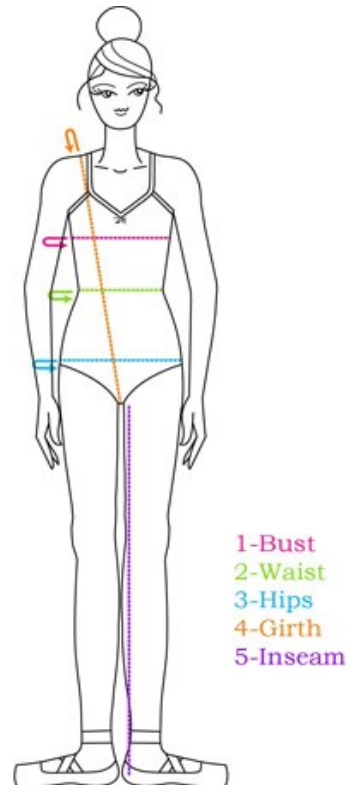

Thursday Preschool — \$55.00

Body Measurements

Please follow these simple steps when you're ready to take body measurements. Have your child wear undergarments or a light-weight leotard with a bra that gives the bust line their typical shape for most accurate measurements.

- Have your child stand straight with their weight evenly distributed.
- The measurement tape should be snug but not too tight on circumference measurements and stretched tight for vertical measurements.

Getting the Measurements:

- 1—Bust/Chest—measure over the fullest part of the chest having the child's arms relaxed at their sides.
- 2—Waist—Measure around where the waist naturally indents. Keep your finger between the tape and their belly.
- 3—Hips—Measure around the fullest part of the hips and buttocks while your child stands with their heels together.
- 4—Girth—Measure from the midpoint on the shoulder towards the front, through the crotch and back around to meet the midpoint of the shoulder.

Adult Sizing						
		SA	MA	LA	XL	XXLA
Bust	Inches	33 - 36	36 - 38	38 - 41	41 - 45	45 - 50
Waist	Inches	25 - 28	28 - 30	30 - 33	33 - 37	37 - 41
Hips	Inches	34 - 37	37 - 40	40 - 43	43 - 47	47 - 51
Girth	Inches	57 - 60	60 - 63	63 - 66	66 - 69	69 - 72