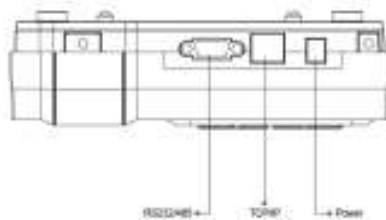

Dimensions (mm)

Interface

Configuration

Package List

X828-TC

Back Plate

Screws and Holders

Software CD (ZKTime.Net)