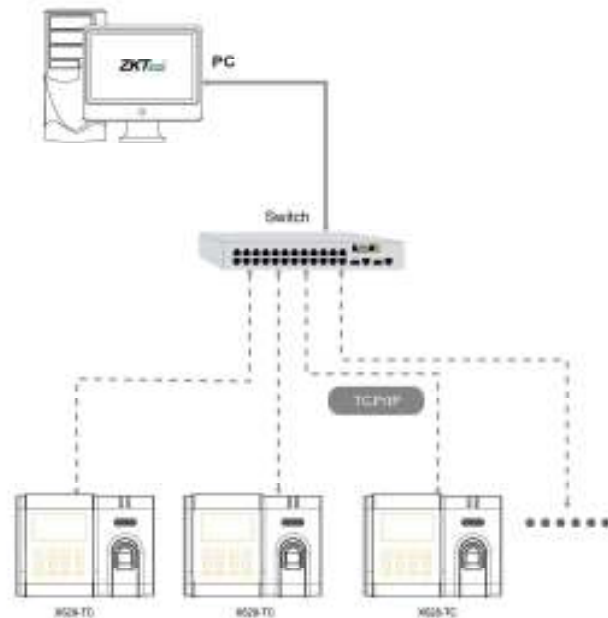

X628-TC

Fingerprint Time & Attendance Terminal

Introduction

X628-TC is a 3-inch TFT screen fingerprint time & attendance terminal. Adopting the new user-friendly firmware, it has new features like stunning GUI, more stability, faster matching speed and better expandability.

Fax: +971 6 7433 025

Specifications

Fingerprint Capacity	3000
ID Card Capacity	10,000 (Optional)
Record Capacity	100,000
Display	3-inch TFT Screen
Communication	RS232/485, TCP/IP, USB-host
Standard Functions	Workcode, SMS, DST, Scheduled-bell, Self-Service Query, Automatic Status Switch
Optional Functions	ID/Mifare/HID, Webserver, External Printer, Photo ID, ADMS
Software	ZKTime.Net, ZKTime 5.0
Power Supply	DC 5V 2A
Verification Speed	≤0.5 Sec.
Operating Temp.	0℃-45℃
Operating Humidity	20%-80%
Dimension	190*141*47.5mm (Length*Width*Thickness)
Net Weight	0.85 kg

Dimensions (mm)

Interface

Configuration

Package List

X828-TC

Back Plate

Screws and Holders

Software CD (ZKTime.Net)