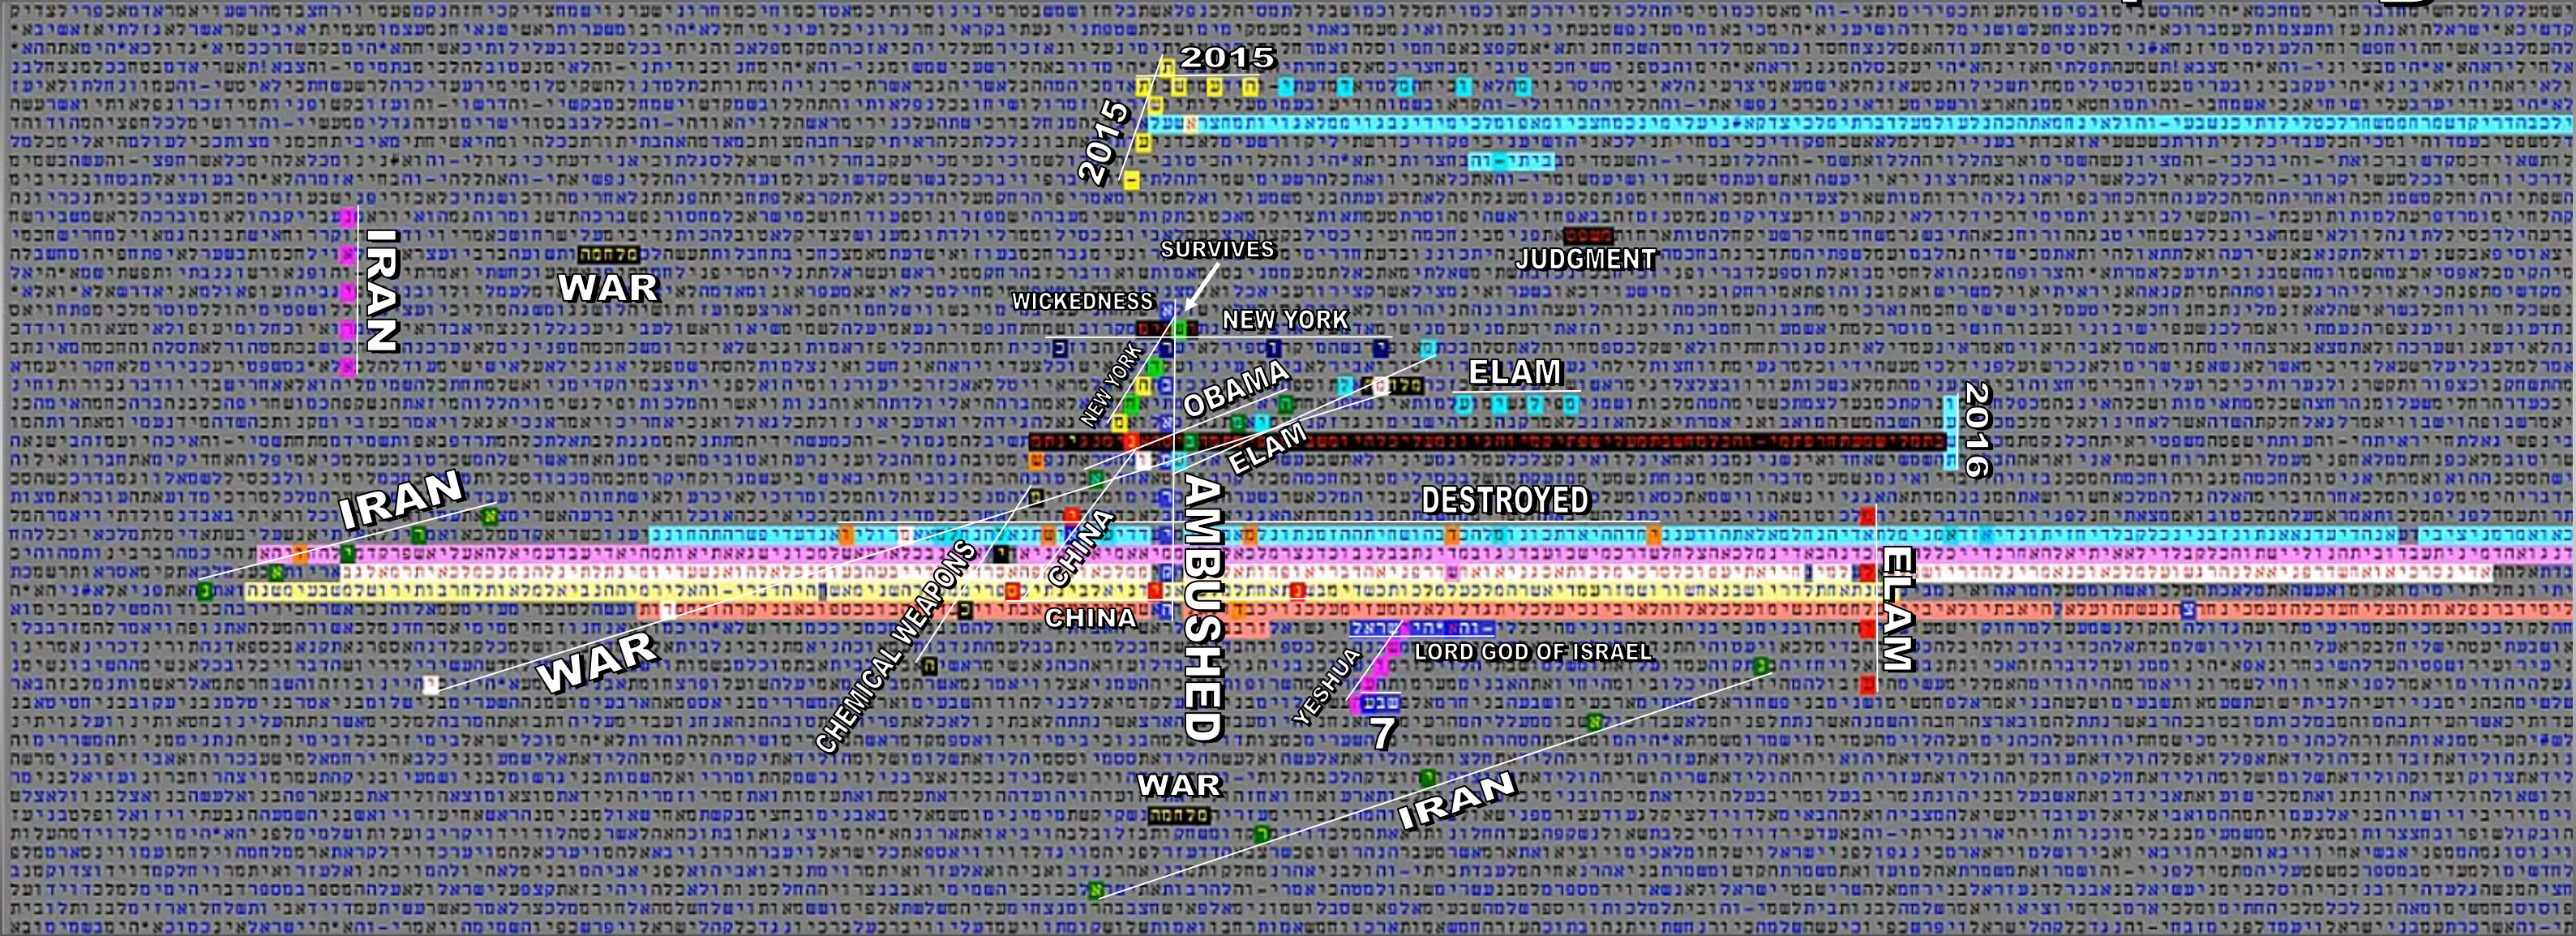

# AMERICA AMBUSHED

## Bible Code Matrix of End Time Prophecy

© MATTHEW WRIGHT MINISTRIES  
Graphic layout by Luis B. Vega

**RESOURCES**  
youtube.com/user/TheMatt71269  
biblecodenow1@gmail.com  
biblecodenow.com  
facebook.com/groups/codesearcher

**SCRIPTURE SOURCE(S)**  
Old & New Testament  
TorahSoft

FOR AN EXPLANATION - STUDY OF THE CHART CODE MATRIX, VISIT THE YOUTUBE CHANNEL VIDEO SERIES.  
**WIDTH: 27196 CENTER: 973086**