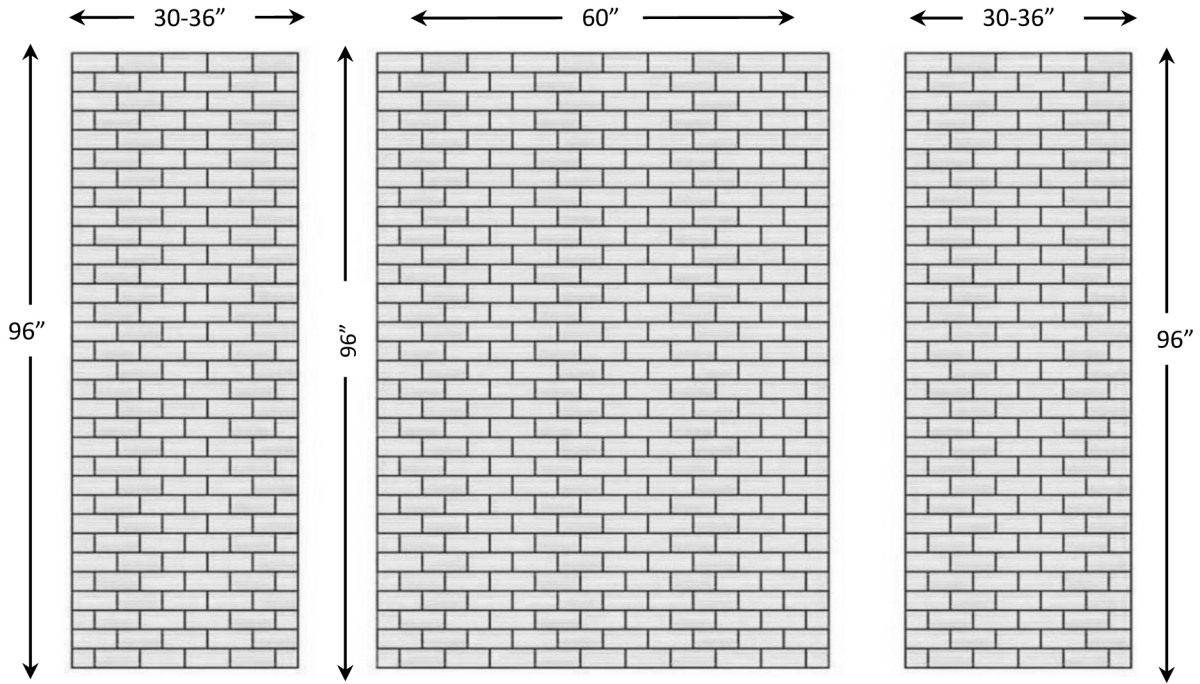

SS-5420

Standard Features:

- Individual "tile" size, 3"x6" (7.7 x 15.3" cm).
- Up to 96" (244 cm) Max height.
- Back Wall: 60" (152 cm) Max width.
- Side Walls: Up to 36" (91 cm) Max width.
- ¼ Nominal thickness.
- Matte Finish.

Optional Accesories:

- 2 x 1 ¼" x up to 96" Trim Strips
- 2 x ¾" x up to 96" Trim Strips
- Soap Dishes
- Shampoo Shelves
- Foot Rests
- Accesorie ledge

www.ffeinternational.ca

660 Mgr Dubois, Suite 100, Saint-Jérôme, Québec J7Y 3L8