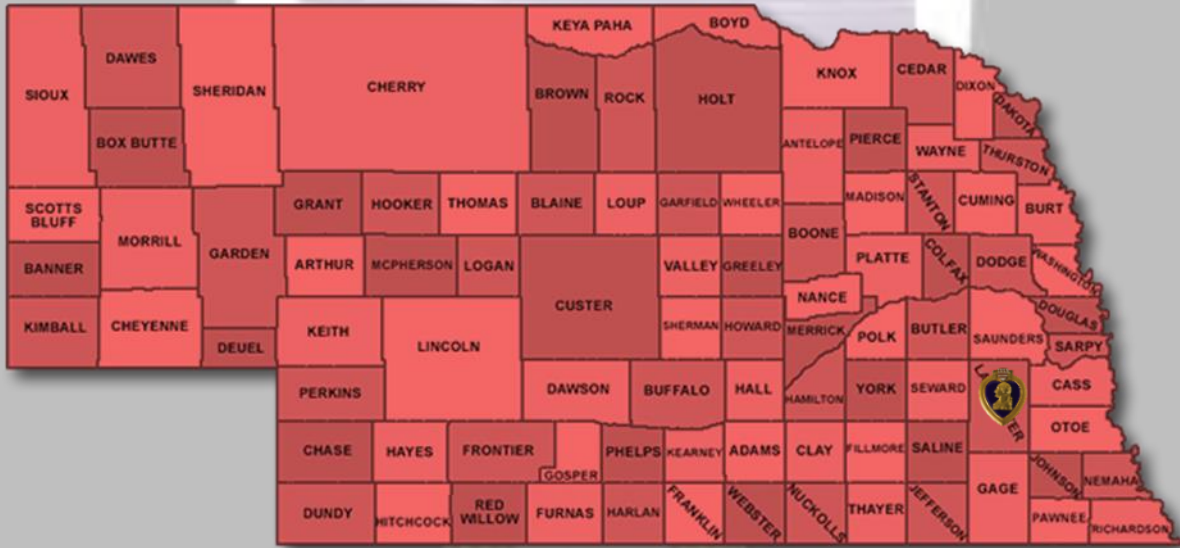

NEBRASKA PURPLE HEART ENTITIES

STATE

📍 Nebraska, USA 68509

CITIES

📍 Lincoln, NE 68508

COUNTIES

📍 Lancaster County, NE 68508

COLLEGES/UNIVERSITIES

- ④ University of Nebraska at Omaha 117 Milo Bail
Student Ctr. 6001 Dodge St. Omaha, NE 68182

PURPLE HEART TRAIL ROUTES

- ④ Section located in N/W part of Lincoln near
US34/N79.
- ④ A bridge over I-80 at 108th Street in Omaha.