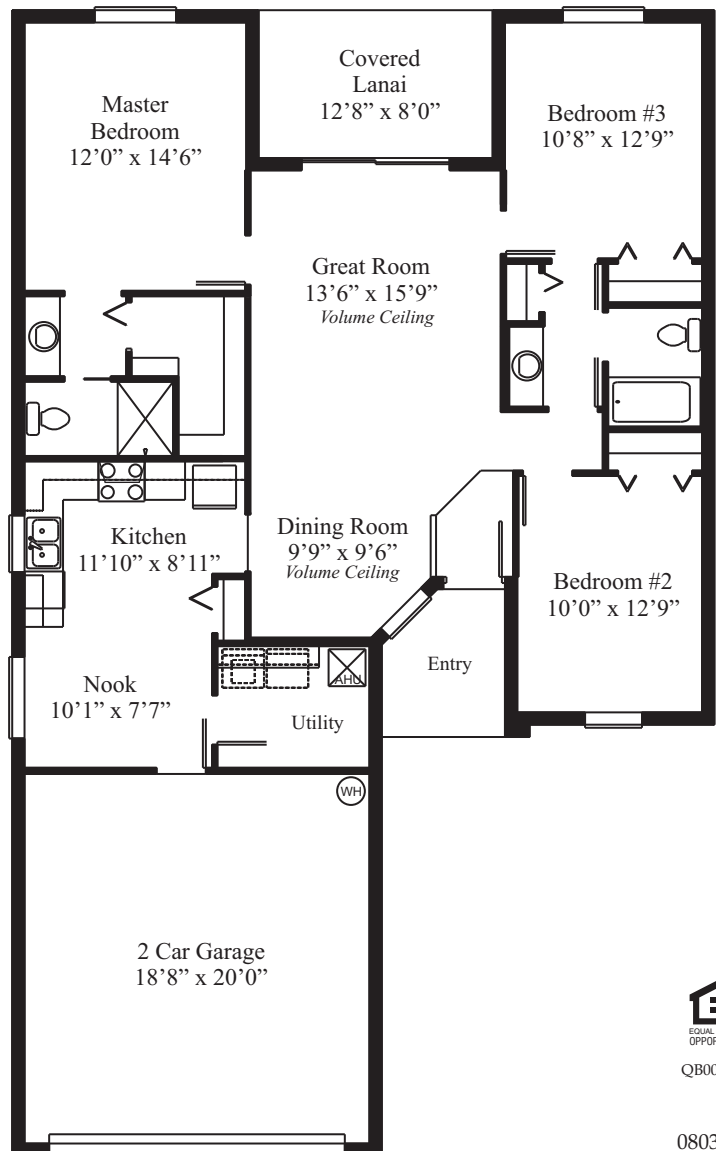

Alderwood

Model 1377

SUMMERGLEN

THE ARBORS COTTAGE SERIES

The
Arbors
at
SUMMERGLEN

Model 1377

Living Area	1377
Garage	413
Covered Lanai	101
Entry	50
TOTAL	1941

Prices, materials and specifications may vary by community and location and are subject to change without notice due to continued product improvements. All dimensions are approximate.
© Copyright 2009 by Florida Leisure Communities. Any duplication, reproduction or use is prohibited.