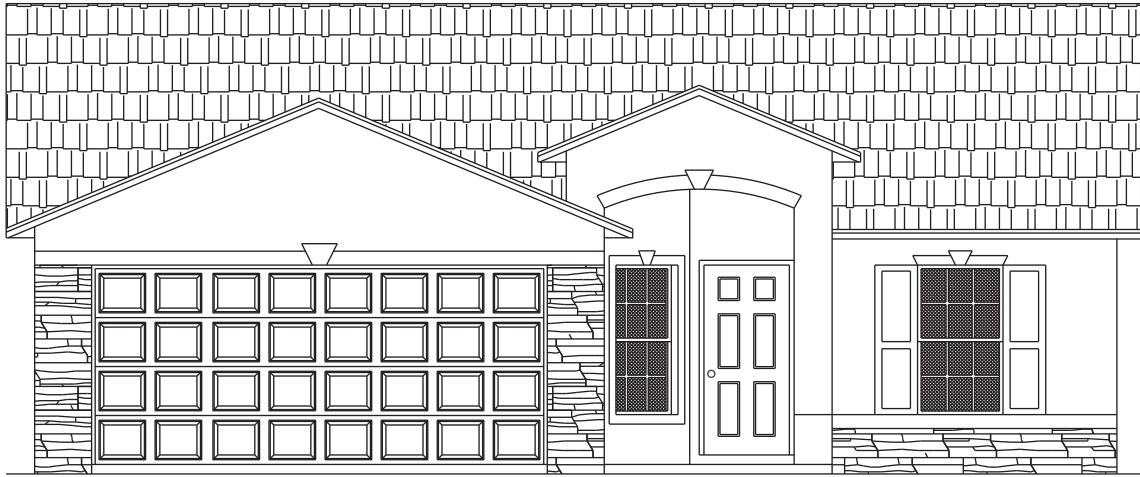

Alderwood

Model 1377

SUMMERGLEN

THE ARBORS COTTAGE SERIES

The
Arbors
at
SUMMERGLEN

Model 1377

Living Area	1377
Garage	413
Covered Lanai	101
Entry	50
TOTAL	1941

Prices, materials and specifications may vary by community and location and are subject to change without notice due to continued product improvements. All dimensions are approximate.
© Copyright 2009 by Florida Leisure Communities. Any duplication, reproduction or use is prohibited.