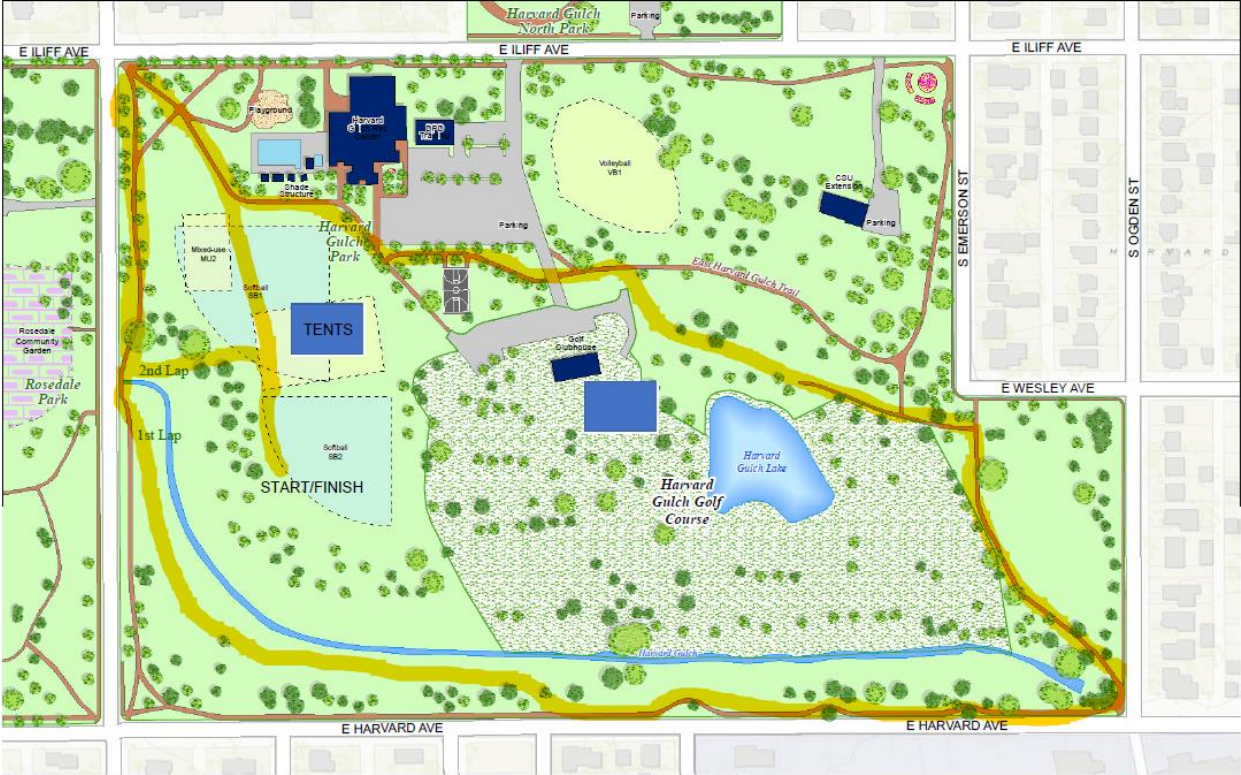

CARA Meet Information: Denver 9/14/2019

Location: Harvard Gulch Park, 550 E Iliff Ave, Denver, CO 8021

Start Time: 9am

2K Course

Harvard Gulch Park
ParkArt® Series - October 2016

1 inch = 150 feet at 11x17
100
Map Scale in Feet

3K Course

Harvard Gulch Park
ParkArt® Series - October 2016

1 inch = 150 feet at 11x17
100
Map Scale In Feet

4K Course

Harvard Gulch Park

ParkArt® Series - October 2016

1 inch = 150 feet at 11x17
100
Map Scale In Feet