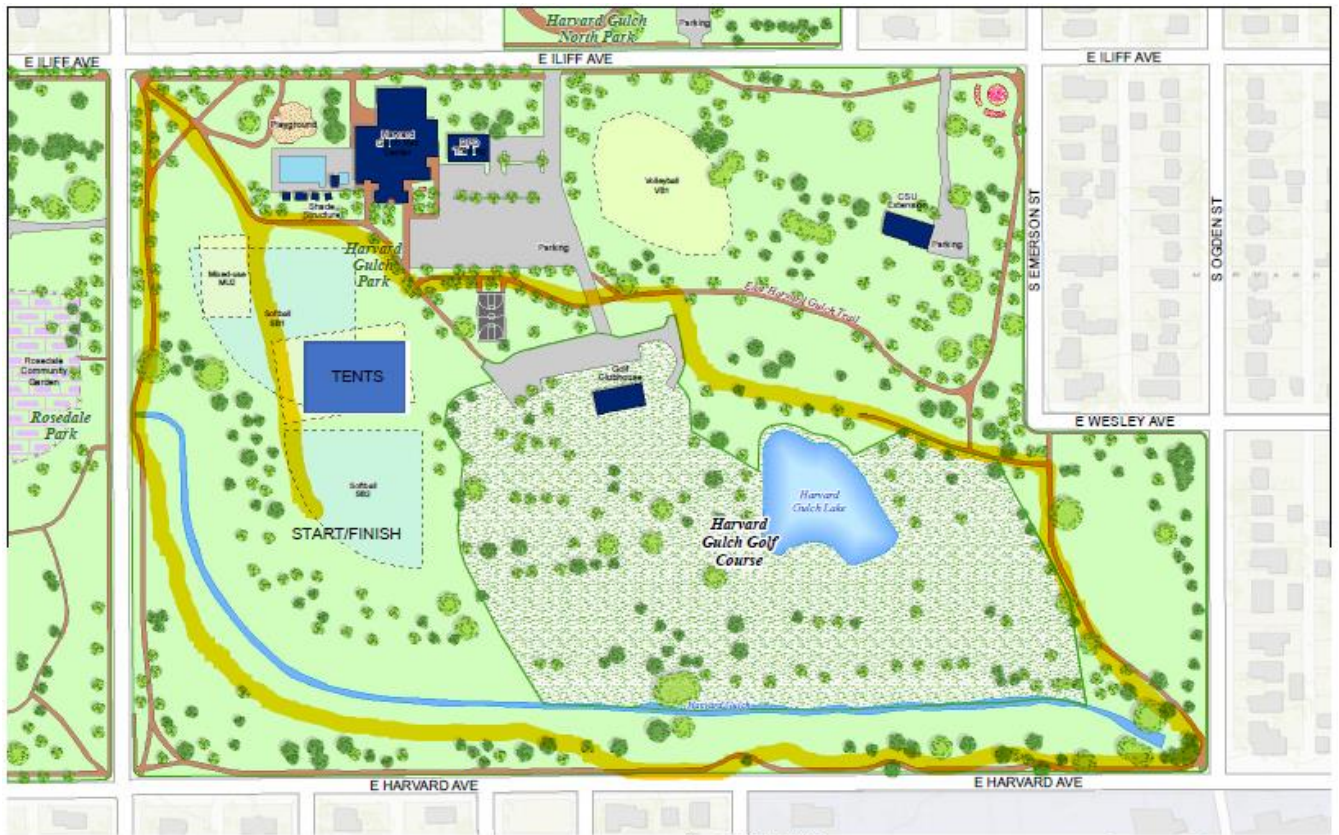

CARA Meet Information: Denver 9/14/2019

Location: Harvard Gulch Park, 550 E Iliff Ave, Denver, CO 8021

Start Time: 9am

2K Course

Harvard Gulch Park
ParkArt® Series - October 2016

1 inch = 150 feet at 11x17
100
Map Scale in Feet

3K Course

Harvard Gulch Park
ParkArt® Series - October 2016

1 inch = 150 feet at 11x17
100
Map Scale In Feet

4K Course

Harvard Gulch Park

ParkArt® Series - October 2016

1 inch = 150 feet at 11x17
100
Map Scale In Feet