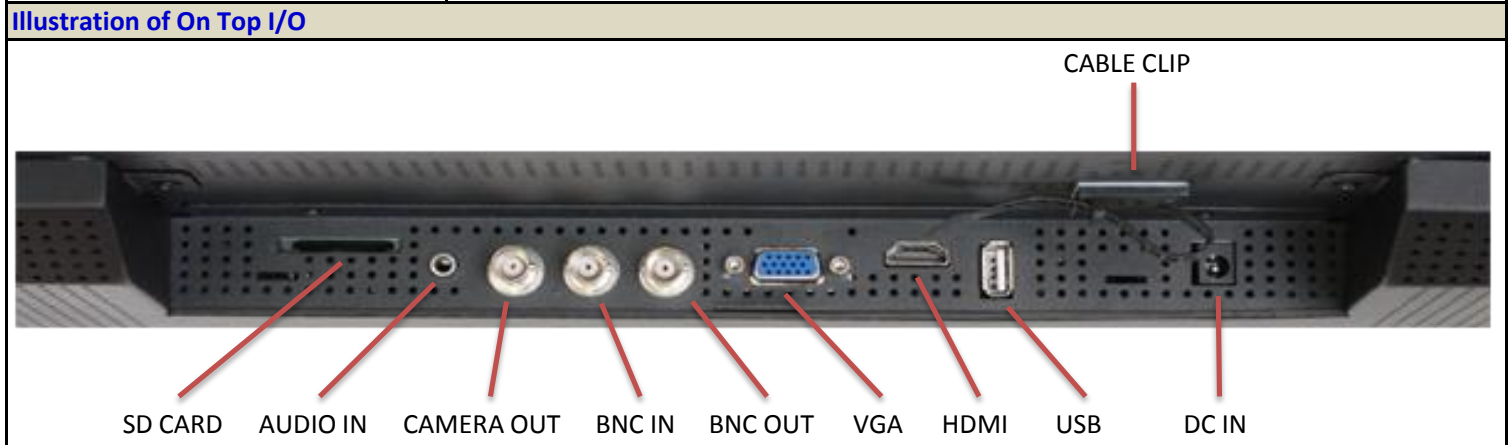

Operating temperature/Humidity	0°C ~ 40°C (32°F ~ 104°F) / 10%~85%*
Storage temperature/Humidity	-20°C ~ 60°C (-4°F ~ 140°F) / 10%~95%*
Regulation	CE,FCC, WEEE, RoHS
Camera specification	
Image device	1/3" 720P sensor
Video Format	PAL/NTSC
Resolution	1,000TVL
Effective Pixels	1280(H)x1024(V)
Mini Illumination	0 Lux(IR ON);0.01 Lux(IR OFF)
S/N Ratio	≥ 50dB (AGC OFF)
Dynamic range	110dB
AGC	Auto
White Balance	Auto/Autoext/Preset/Manual
BNC Video Output	CVBS 1.0Vp-p / 75 Ω
Input Voltage	Internal power supply
Focal length	F2.8 ~12mm Lens
3D DNR	Yes
Special Functions	Digital Zoom 1x-8x/Defog/Mirror/Shading Privacy Masking 16Masks/Sensor up 50X
Shutter	AUTO/MANUAL(1/50(60) ~ 1/60,000 sec)

Multi-Media Player	
Video decoding	MPEG2, MPEG4,H.264,Realmedia,AVS
Video format support	avi, asf, mp4
Audio decoding	MPEG-1,MPEG-2,MP3,AAC-LC,WMA
Picture decoding	JPEG
Memory card Support	16G SD card

* No-condensing
Note: Specifications are subject to change without notice.