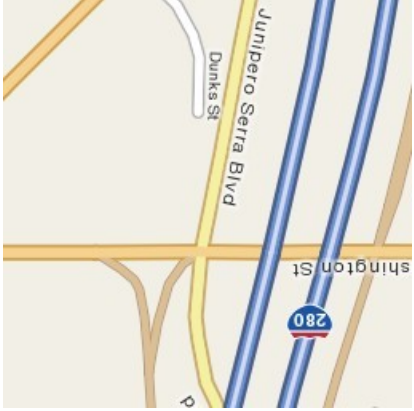

**SUGAR 'N SPICE**  
 2965 Junipero Serra Blvd, Daly City, CA 94014  
[www.AllYourBakingKneads.com](http://www.AllYourBakingKneads.com)

**JOIN THE PARTY**  
 For Questions Call 650-994-4911

Right off the 280 Freeways,  
 Eastmoon Exits in Daly City, CA  
 Our Store front is Bright Blue.  
 We are on Junipero Serra Blvd  
 between Washington & San Pedro  
 We share a Parking Lot with a  
 Fitness Club.  
 Our Parking lot entrance on San  
 Pedro is Dunks Street.