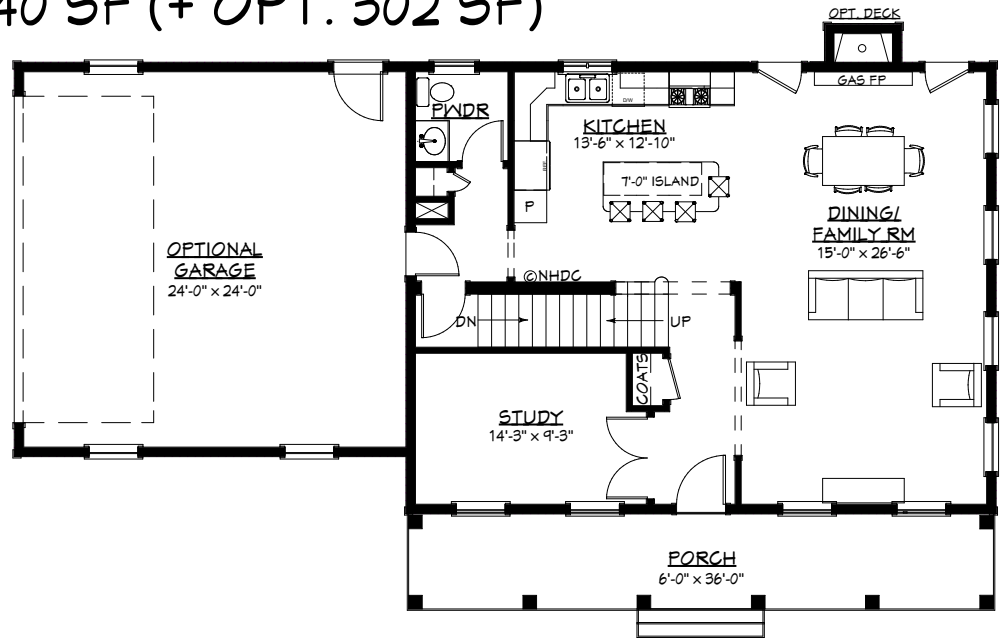

# THE GOSHEN - COLONIAL

37'-0" x 27'-6"

1,940 SF (+ OPT. 302 SF)

## FIRST FLOOR

990 SF

## SECOND FLOOR

950 SF + OPT. 302 SF