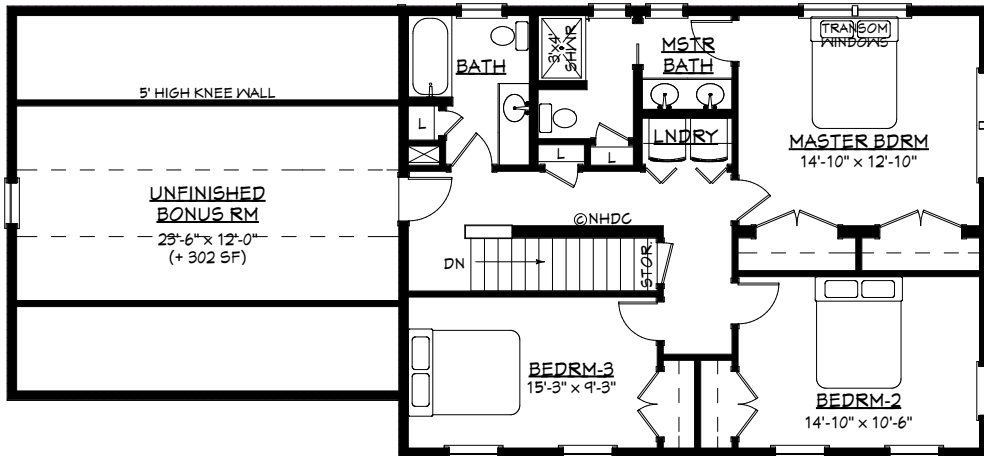

# THE GOSHEN - COLONIAL

37'-0" x 27'-6"

1,940 SF (+ OPT. 302 SF)

## FIRST FLOOR

990 SF

## SECOND FLOOR

950 SF + OPT. 302 SF