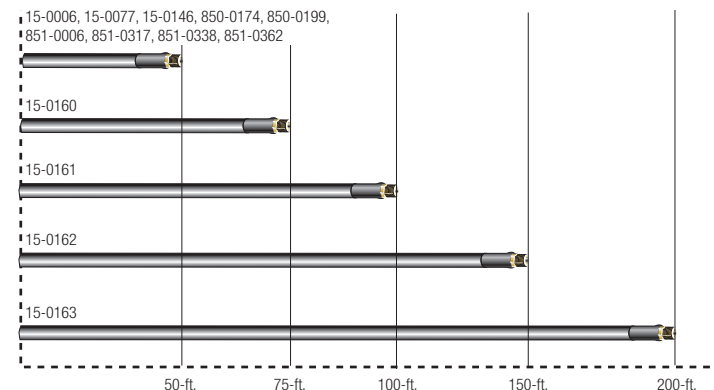

Bare Hoses

15-0146 (3000-PSI, 50-foot x 3/8-inch, R1)

15-0160 (4500-PSI, 75-foot x 3/8-inch, R2)

15-0161 (4500-PSI, 100-foot x 3/8-inch, R2)

15-0162 (4500-PSI, 150-foot x 3/8-inch, R2)

15-0163 (4500-PSI, 200-foot x 3/8-inch, R2)

✓ 3/8-inch male swivel

✓ For use with hose reels