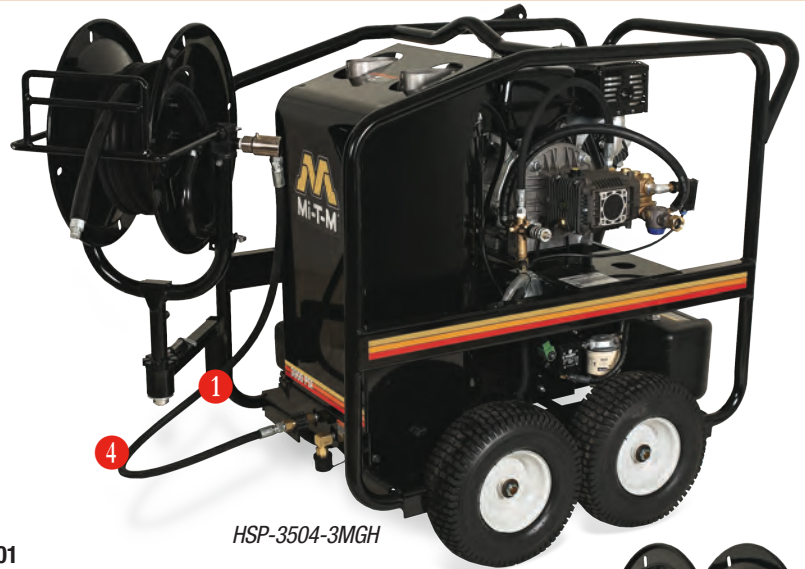

Hose Reels

Hose Reels

Hose reels are convenient for the storage of hoses. Reel capacities based on R1 Mi-T-M hoses.

50-0195 (13-inch reel, 150-foot maximum hose length, rated for 4000-PSI units and lower)

50-0196 (16-inch reel, 200-foot maximum hose length, rated for 4000-PSI units and lower)

50-0164 (13-inch reel without swivel, 100-foot maximum hose length)

50-0165 (16-inch reel without swivel, 200-foot maximum hose length)

✓ Frame mount

✓ 360° pivoting action on 50-0195 & 50-0196 hose reels

✓ Non-pivoting action on 50-0164 & 50-0165 hose reels

✓ Easy mount bracket design

✓ Clean hands hose guide

✓ Live system

Note: Hose reels 50-0164 and 50-0165 must be mounted with 13-0208A01 (45° bracket) or 13-0210A01 (90° bracket). Also, 23-0307 (elbow) and 23-0243 (reducer) are required for jumper hose mounting.