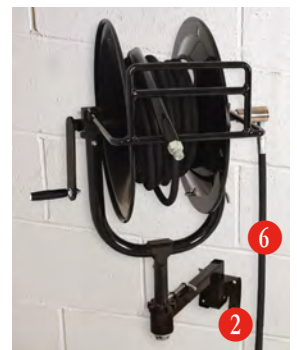

Jumper Hoses

4 **852-0138** Screw connect, 57-inch (HSP Series & HSE Belt Drive Series)

5 **852-0139** Quick connect, 57-inch (Cold water)

6 **852-0161** Screw connect, 85-inch (HSE Direct Drive Series)

850-0278 Quick connect, 85-inch (HS Series)