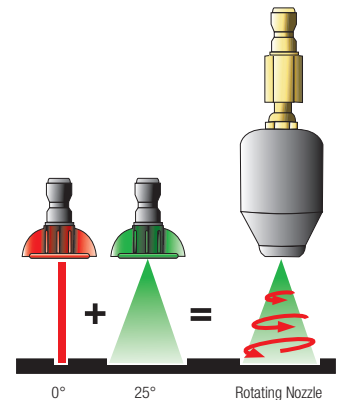

AW-7300-Series*

- ✓ 3600-PSI rated
- ✓ 190°F temperature rating