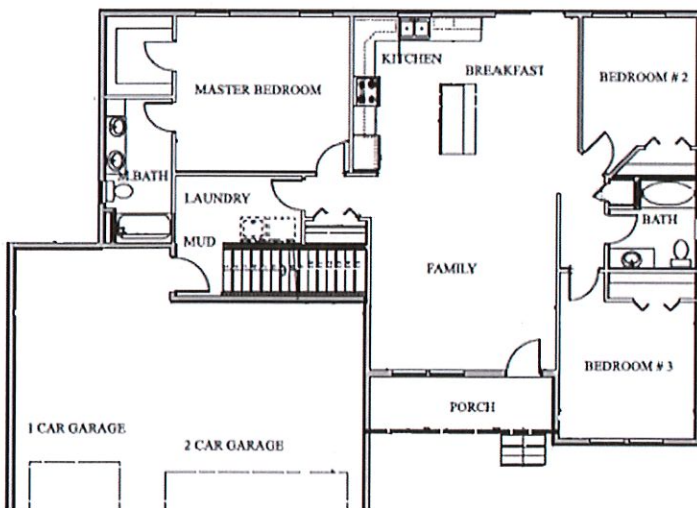

MISSOURI MEADOWS 13340 RIVER MEADOW ST

MME BLOCK 3 Lot 4

Your dream home is waiting for you!

color rendering for advertising purposes only

Starting at: \$389,900.00

* FINAL PRICE BASED
ON FINAL SELECTIONS

THE MONROE - Home Features:

Ranch Style | Unfinished Basement

3 - 5 Bedrooms | 2 - 3 Bathrooms

Main Level - 1605 sq ft

Unfinished Basement - 1498 sq ft

3 Stall Garage

Open Concept Kitchen, Dining and Living Area
Large Kitchen Island
High Quality Cabinets and Finishes Throughout