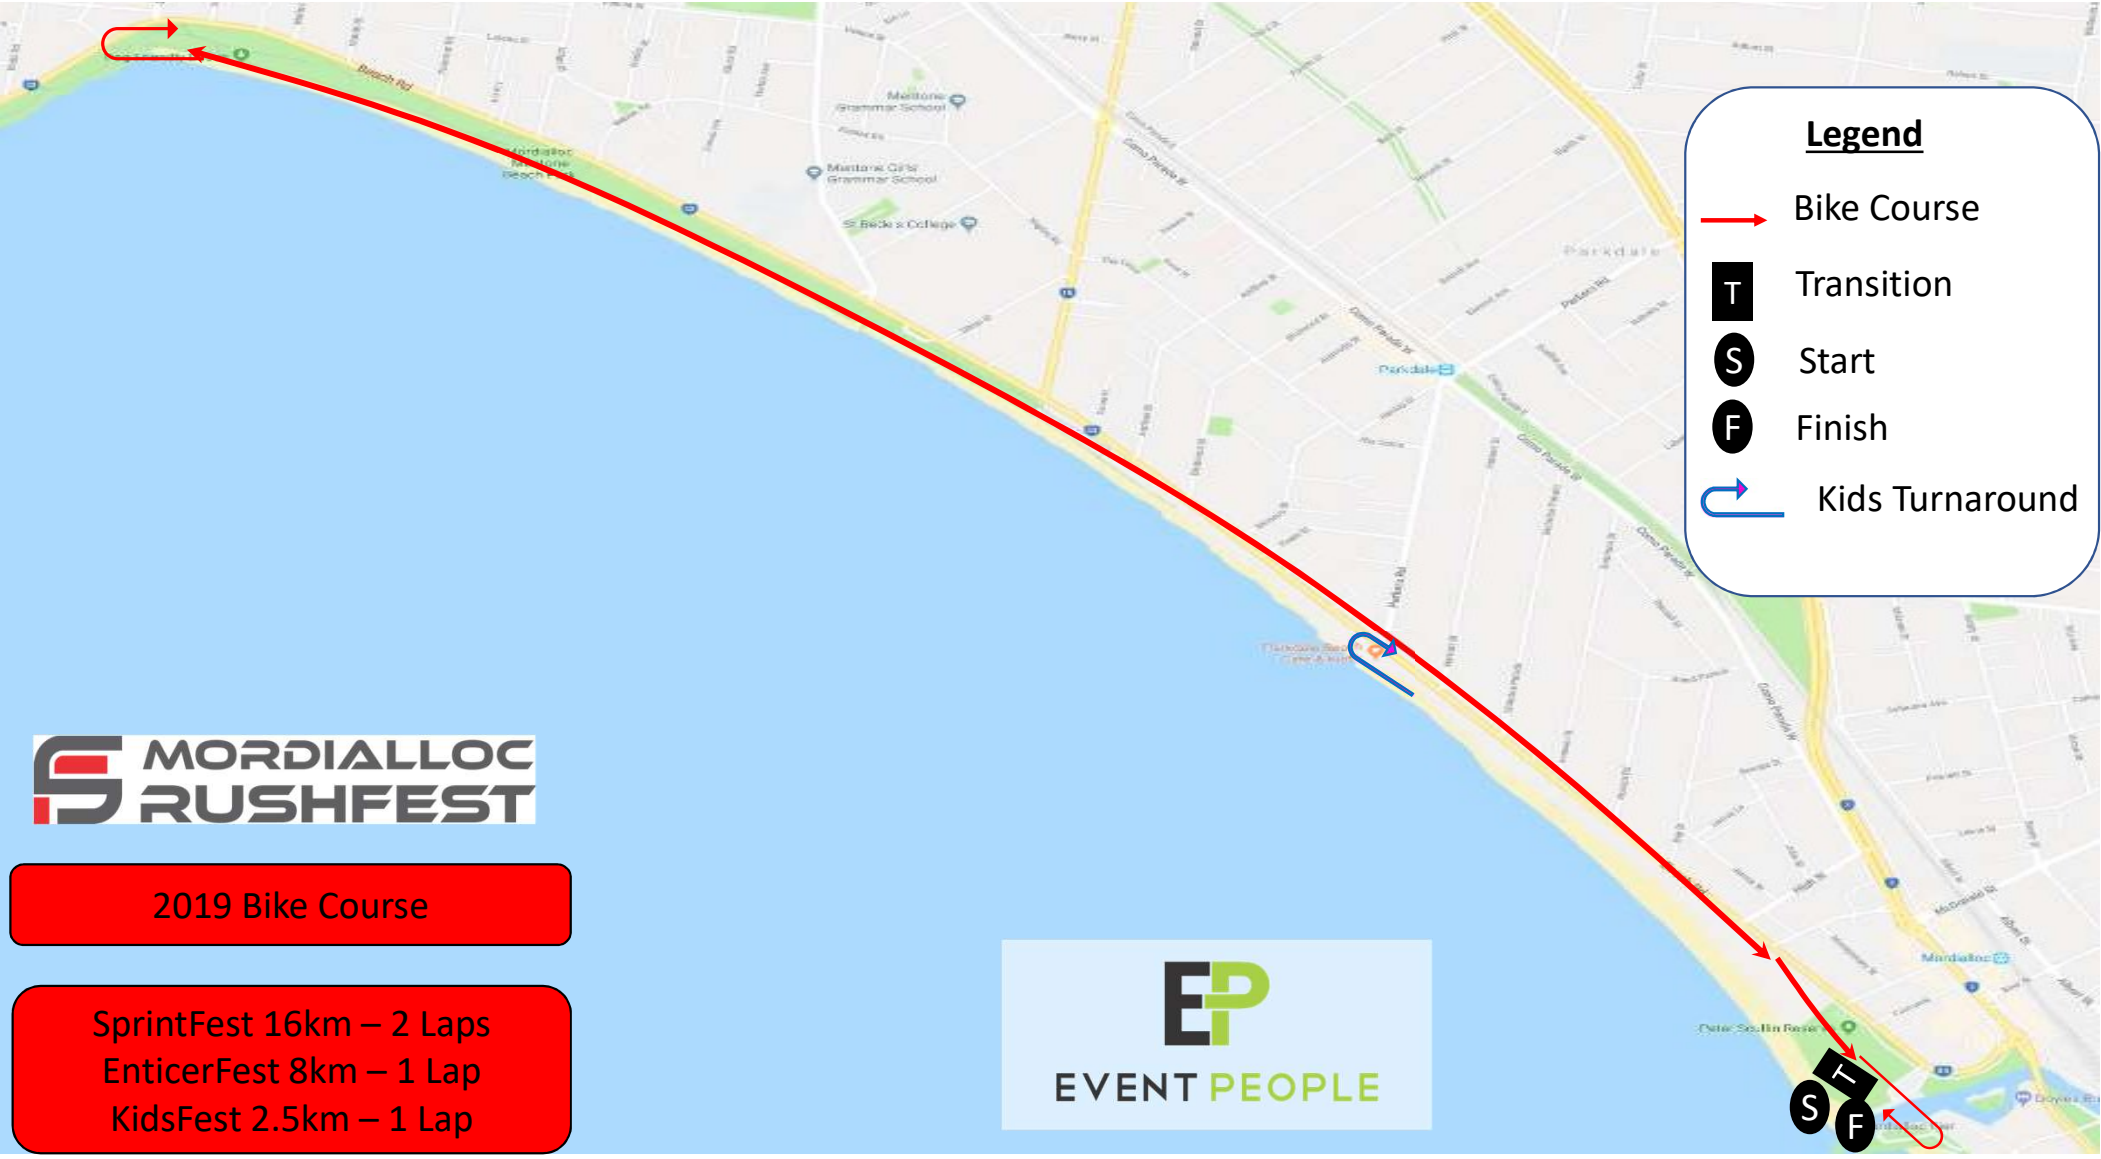

# MORDIALLOC RUSHFEST

2019 Swim Course

SprintFest 500m – 1 Lap  
EnticerFest 150m – 1 Lap  
KidsFest – 75m – 1 Lap

## Legend

- Kids Course
- SprintFest Course
- EnticerFest Course
- Run to Transition
- SprintFest Buoys
- EnticerFest Buoys
- Transition
- Sprint Start
- EnticerFest Start
- Kids Start
- Swim Finish

EVENT PEOPLE

Google

**Legend**

-  Bike Course
-  Transition
-  Start
-  Finish
-  Kids Turnaround

**MORDIALLOC RUSHFEST**

2019 Bike Course

SprintFest 16km – 2 Laps  
 EnticerFest 8km – 1 Lap  
 KidsFest 2.5km – 1 Lap

**S F**  
**S F**

# MORDIALLOC RUSHFEST

2019 Run Course

SprintFest 5km – 2 Laps  
EnticerFest 2.5km – 1 Lap  
KidsFest 1km – 1 Lap

EVENT PEOPLE