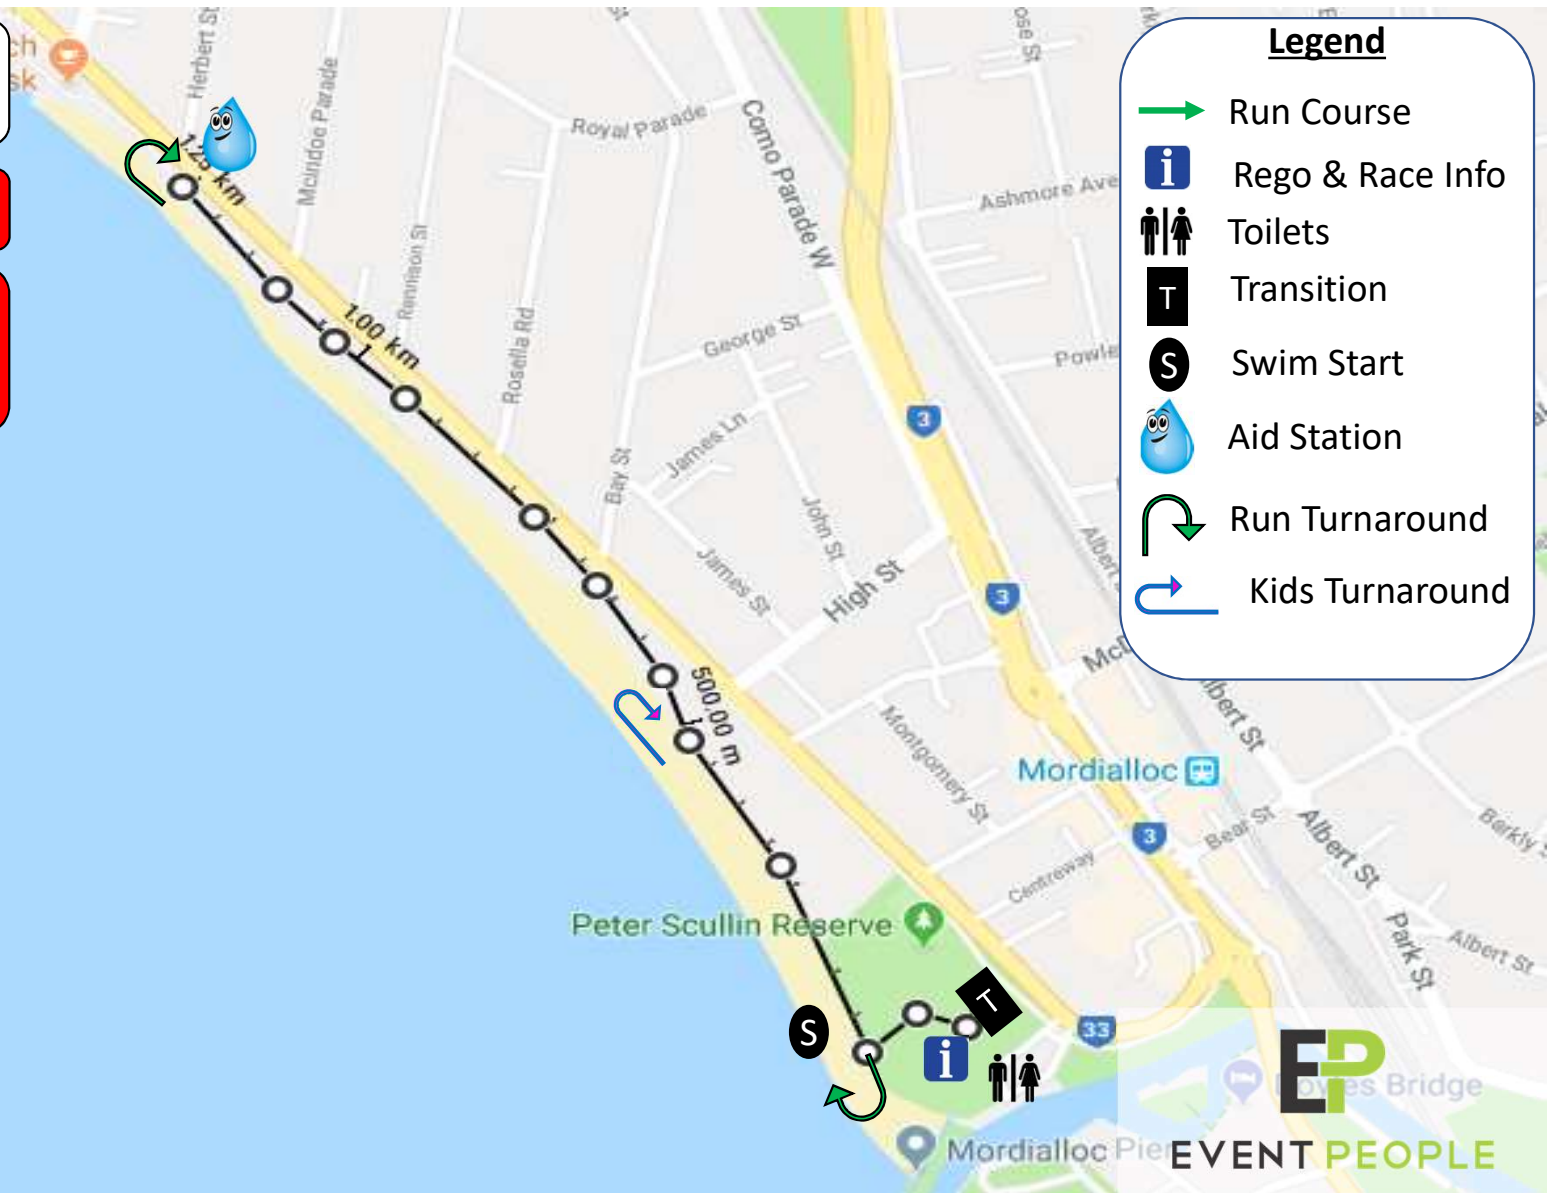

# MORDIALLOC RUSHFEST

2019 Swim Course

SprintFest 500m – 1 Lap  
EnticerFest 150m – 1 Lap  
KidsFest – 75m – 1 Lap

## Legend

- Kids Course
- SprintFest Course
- EnticerFest Course
- Run to Transition
- SprintFest Buoys
- EnticerFest Buoys
- Transition
- Sprint Start
- EnticerFest Start
- Kids Start
- Swim Finish

EVENT PEOPLE

Google

**Legend**

-  Bike Course
-  Transition
-  Start
-  Finish
-  Kids Turnaround

**MORDIALLOC RUSHFEST**

2019 Bike Course

SprintFest 16km – 2 Laps  
 EnticerFest 8km – 1 Lap  
 KidsFest 2.5km – 1 Lap

**S F**  
**S F**

# MORDIALLOC RUSHFEST

2019 Run Course

SprintFest 5km – 2 Laps  
EnticerFest 2.5km – 1 Lap  
KidsFest 1km – 1 Lap

EVENT PEOPLE