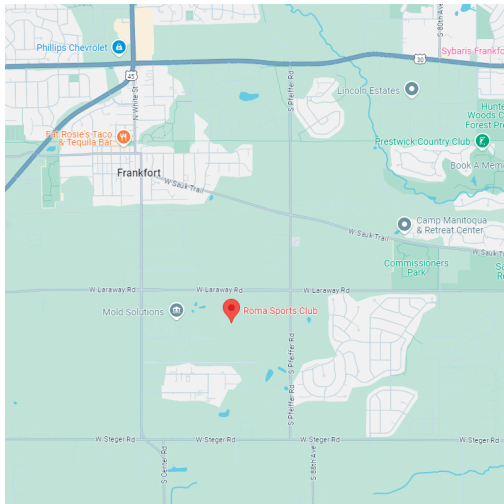

UNITY SCHOOL

2115 S 54th Ave, Cicero, IL 60804

Enter through Door 1 or Door 6

1. Lots of Parking.
2. Foldable and Bleacher Chairs allowed.
3. Outside food allowed

ROMA SPORTS

9115 Roma Ct, Frankfort, IL 60423

Enter through Door 1

1. Park in College Lot 1
2. Limitless Parking
3. Concessions Stand Available

UNO VOLLEYBALL

570 Joyce, Rd Joliet, IL 60436

1. Parking on North or South side of building.
2. Do Not Block Semi-Truck doors for loading.
3. Bag Chairs are allowed into this facility

COMMUNITY SPORTSPLEX

24035 W Riverwalk Ct, Plainfield, IL 60544

CASH ONLY!

1. No Outside Chairs
2. No Outside Food or Drinks
3. Tournament parking is in the lot on the east side of the building, behind the building, and in the grass lot marked "Additional Parking" across the street. Parking in the lot on the north side of the building will be limited/restricted when events are taking place.