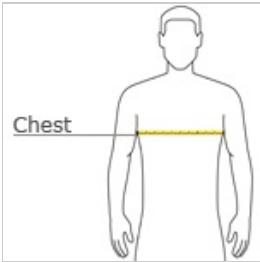

front

back

**HOW TO MEASURE**

**CHEST**  
With arms down at sides, measure around the upper body, under arms and over the fullest part of the chest.

**SIZE CHART**

	XS	S	M	L	XL
Size	4	6/8	10/12	14/16	18/20
Chest	25-26	26-28	28-30	30-32	32-35

front

back

**HOW TO MEASURE**

**BUST**

With arms down at sides, measure around the upper body, under arms and around the fullest part of the bust.

**SIZE CHART**

	XS	S	M	L	XL	XXL	3XL	4XL
Size	2	4/6	8/10	12/14	16/18	20/22	24/26	28/30
Bust	32-34	35-36	37-38	39-41	42-44	45-47	48-51	52-55