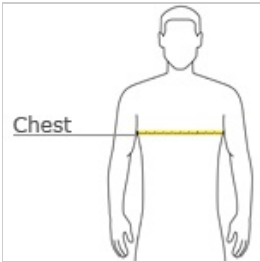

front

back

**HOW TO MEASURE**

**BUST**

With arms down at sides, measure around the upper body, under arms and around the fullest part of the bust.

**SIZE CHART**

	XS	S	M	L	XL	XXL	3XL	4XL
Size	2	4/6	8/10	12/14	16/18	20/22	24/26	28/30
Bust	32-34	35-36	37-38	39-41	42-44	45-47	48-51	52-55

front

back

**HOW TO MEASURE**

**CHEST**

With arms down at sides, measure around the upper body, under arms and over the fullest part of the chest.

**SIZE CHART**

	XS	S	M	L	XL	2XL	3XL	4XL
Chest	32-34	35-37	38-40	41-43	44-46	47-49	50-53	54-57