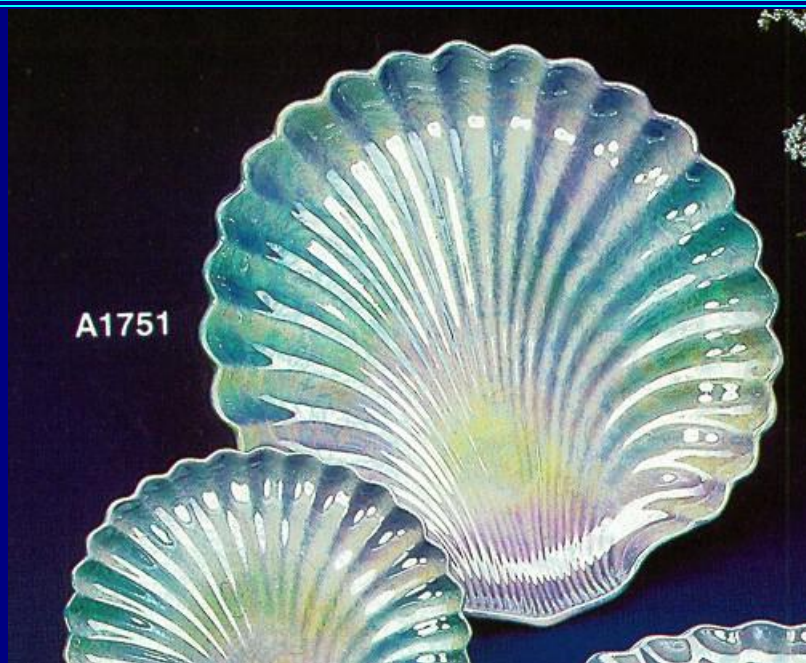

8 1/2 Long

16.20

Nautilus Wastebasket

MAC-A-
1751 to
1753

Shell Dinnerware Set

30.80

MAC-A-
1751

13 1/2
Diameter