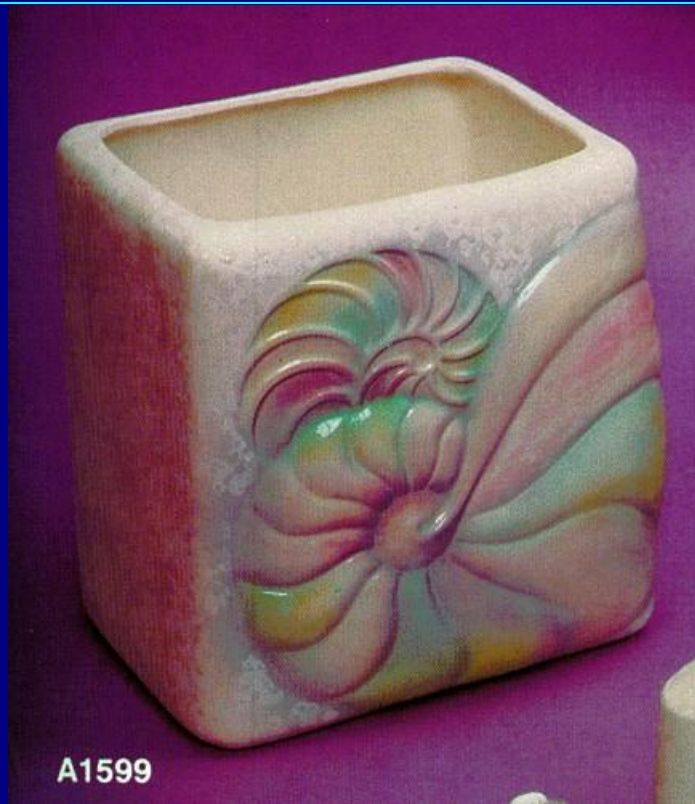

Nautilus Soap Dish

5 3/4 Long

5.70

A-1598

Nautilus Boutique Box Holder

7 High

12.20

A-1599