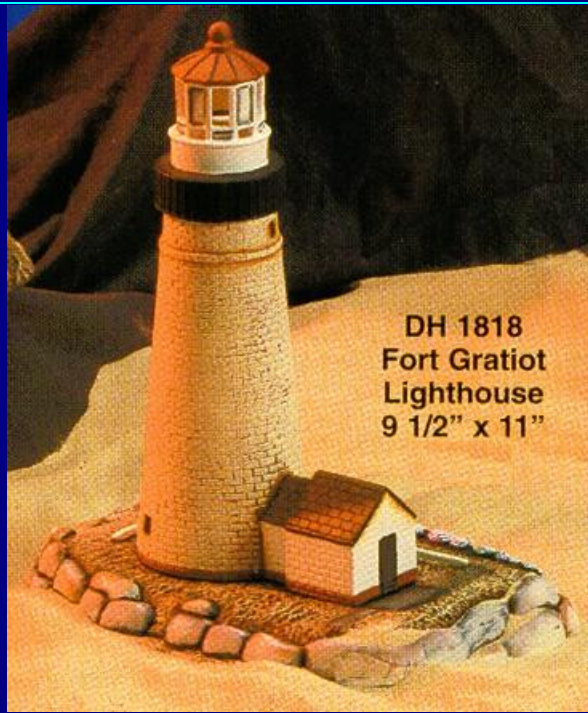

DH-1748

11 Tall

20.10

Ponce DeLeon Lighthouse

DH-1778

11 Tall

20.10

Erie Lighthouse

DH-1779

12 Tall

20.10

Presque Isle Lighthouse

DH-1780

Marblehead Lighthouse

11 Tall

20.10

DH-1781

Fort Niagara Lighthouse

11 Tall

20.10

DH-1818

9 1/2 Wide
by 11 Tall

21.90

Fort Gratiot Lighthouse

DH-1819

6 1/4 Wide
by 11 Tall

21.90

Biloxi Lighthouse

DH-1820

5 Wide by
10 ³/₄ Tall

21.90

Boston Lighthouse