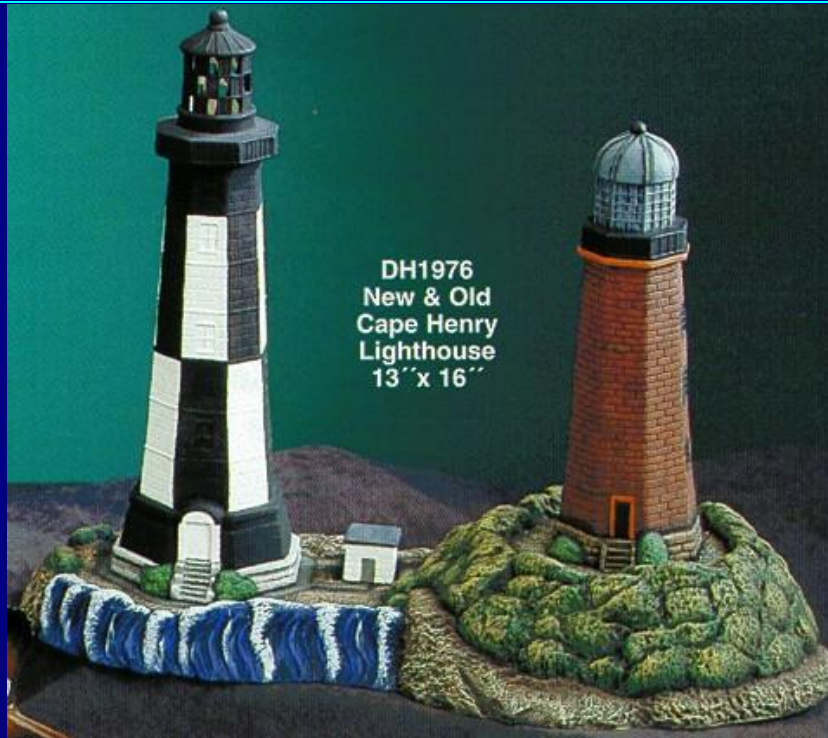

DH-1938

10 $\frac{1}{4}$
Long by 7
 $\frac{1}{4}$ High

18.00

Lighthouse Birdhouse

DH-1956	 <p data-bbox="493 453 963 491">Sturgeon Point Lighthouse</p>	9 1/2 by 6	25.50
DH-1957	 <p data-bbox="404 856 1052 894">Holland Harbor (Big Red) Lighthouse</p>	11 by 13	31.50
DH-1958	 <p data-bbox="518 1220 941 1257">Sandy Point Lighthouse</p>	9 1/2 by 6	21.90
DH-1959	 <p data-bbox="542 1617 912 1654">Ocracoke Lighthouse</p>	10 3/4 by 10	21.90

DH-1960

12 Tall by
7 Long

25.50

Assateague Lighthouse

DH-1961

12 by 9 1/2

25.50

Bald Head Lighthouse

DH-1976

13 by 16

42.00

New & Old Cape Henry Lighthouse

DH-1977	 <p>Sharp's Island Lighthouse</p>	7 1/2 by 6 1/4	15.00
DH-1982	 <p>Cape Lookout Lighthouse</p>	12 by 9	21.90
DH-1990	 <p>Bodie Island Tile</p>	6 Square	5.70
DH-1991	 <p>Cape Hatteras Tile</p>	6 Square	5.70