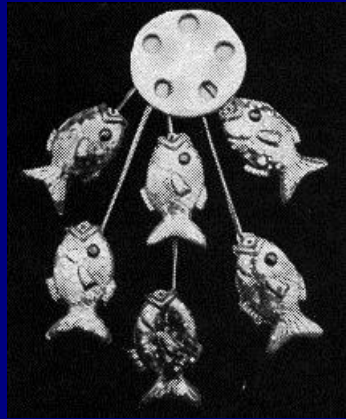

EM-107

Fish Windchime

8.45

L-2341