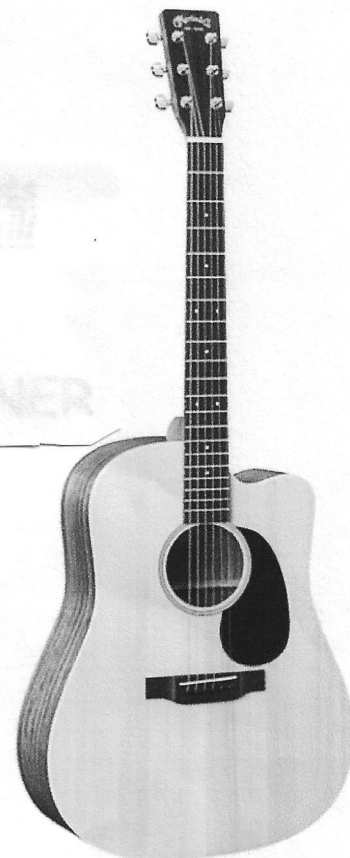

DETAILS BELOW:

DCRSG

The DCRSG is a cutaway Dreadnought built with a Sitka spruce top and mutenye back and sides. This guitar produces a beautiful even tone with good bass response and clear mids and trebles. The DCRSG also features a Richlite fingerboard and bridge, high performance taper neck and Fishman[®] Sonitone electronics to make this guitar ready for the road.

LIST PRICE

\$1,699.00

Back - Mutenye

Side - Mutenye

Rosette - Multi-Stripe

Bracing - X Brace/Non-scalloped/Sitka Spruce

Brace Size - 5/16" with 1/4" Tone Bars

Headstock Style - Solide with Standard Taper

Headplate - HPL

Headplate Detail - Rosewood Pattern

Headplate Logo - Script Ink

Tuning - Chrome Enclosed Gear

Saddle Compensated White Tusq

Saddle Radius - 16"

Fingerboard - FSC Certified Richlite

Fingerboard Inlay - White Plastic

Fingerboard Style - Dots

Scale Length - 25.4"

Total Frets - 20

12th Fret Width - 2 1/8"

Bridge - FSC Certified Richlite

Bridge Style - Modern Belly - Drop in Saddle

Bridge String Spacing - 2 5/32"

Bridge Pin - Black Plastic