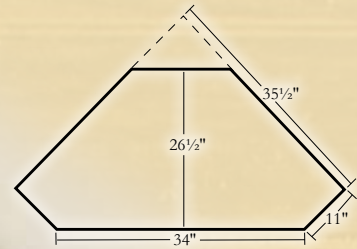

1108B - 36" Hall Table with Back
36"w x 11"d x 30"h
with adjustable shelf

1107B - 24" Hall Table with Back
24"w x 11"d x 30"h
with adjustable shelf

Occasional

1106 - Drop Leaf Console Table
42"w x 18"d x 30"h (folded)
42"w x 30"d x 30"h (open)

1109 - Console Table
36"w x 14"d x 30"h

1114 - Nesting Table
12"w x 12"d x 20"h
18"w x 18"d x 24"h
24"w x 24"d x 27"h

1110 - Sofa Table
50"w x 16"d x 30"h

1113 Magazine Rack
15"w x 11"d x 13"h

1163 - Quilt Rack
30"w x 11"d x 32"h

1111-L 30"h Large Plant Stand 12"w x 12"d
1111-M 24"h Medium Plant Stand 12"w x 12"d
1111-S 18"h Small Plant Stand 12"w x 12"d

1200 SERIES

Office Furniture

DESIGN YOUR OWN COMPUTER CENTER
Why settle for a plain desk that comes in a box?