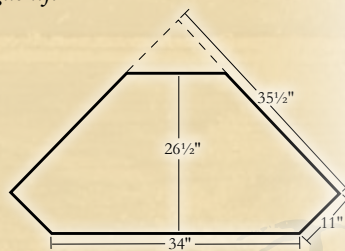

1260 - Corner Computer Desk 30"h
with one adjustable shelf

Office Furniture