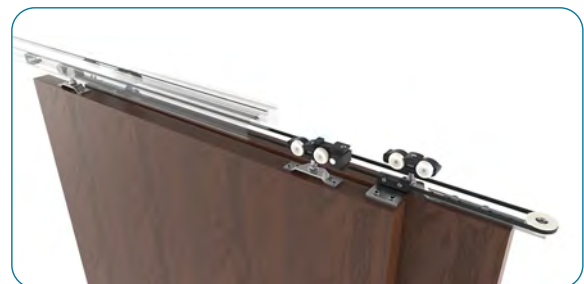

SIMULTANEOUS BI-PART

This system is perfect for a conference room, bedroom suite, or media room.

Options:

-  Key/Privacy Lockable
-  Sidelights
-  Transoms
-  Aluminum Storefront Doors

TELESCOPING AND SLIDING BI-PASS DOORS

Perfect for a room divider or closet doors, these systems are a great solution for larger openings. The telescoping doors are available in sets of two or three and the bi-pass system is multi-door as well.

Options:

-  Key Lockable
-  Wood Veneer Frame
-  Pull Options

Two Door Telescoping System

Three Door Telescoping System