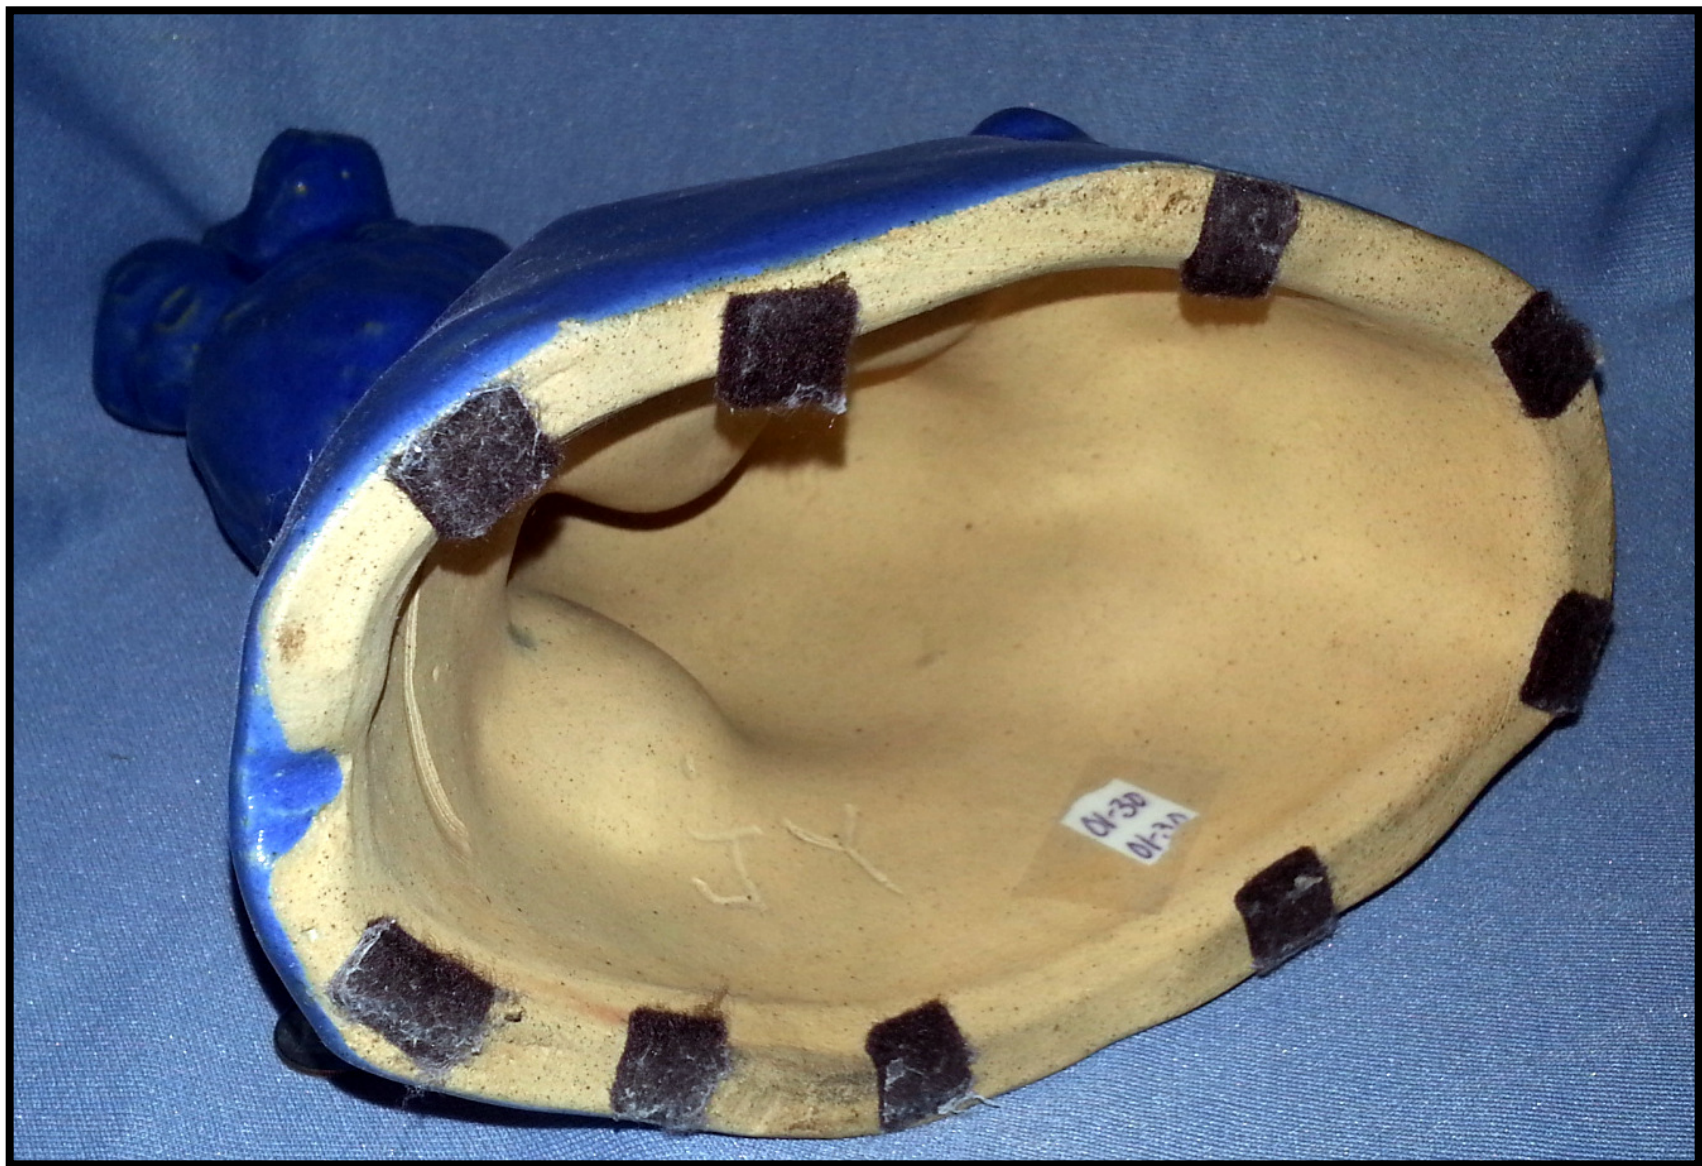

WH Plant Modeler, Maurice Jouett

Painted by Mrs
Ohlie of white

Hall. 12.

JAN 1919

SLEEP
EYE

PART III

Figurals, lunch hour, and
presentation pieces.