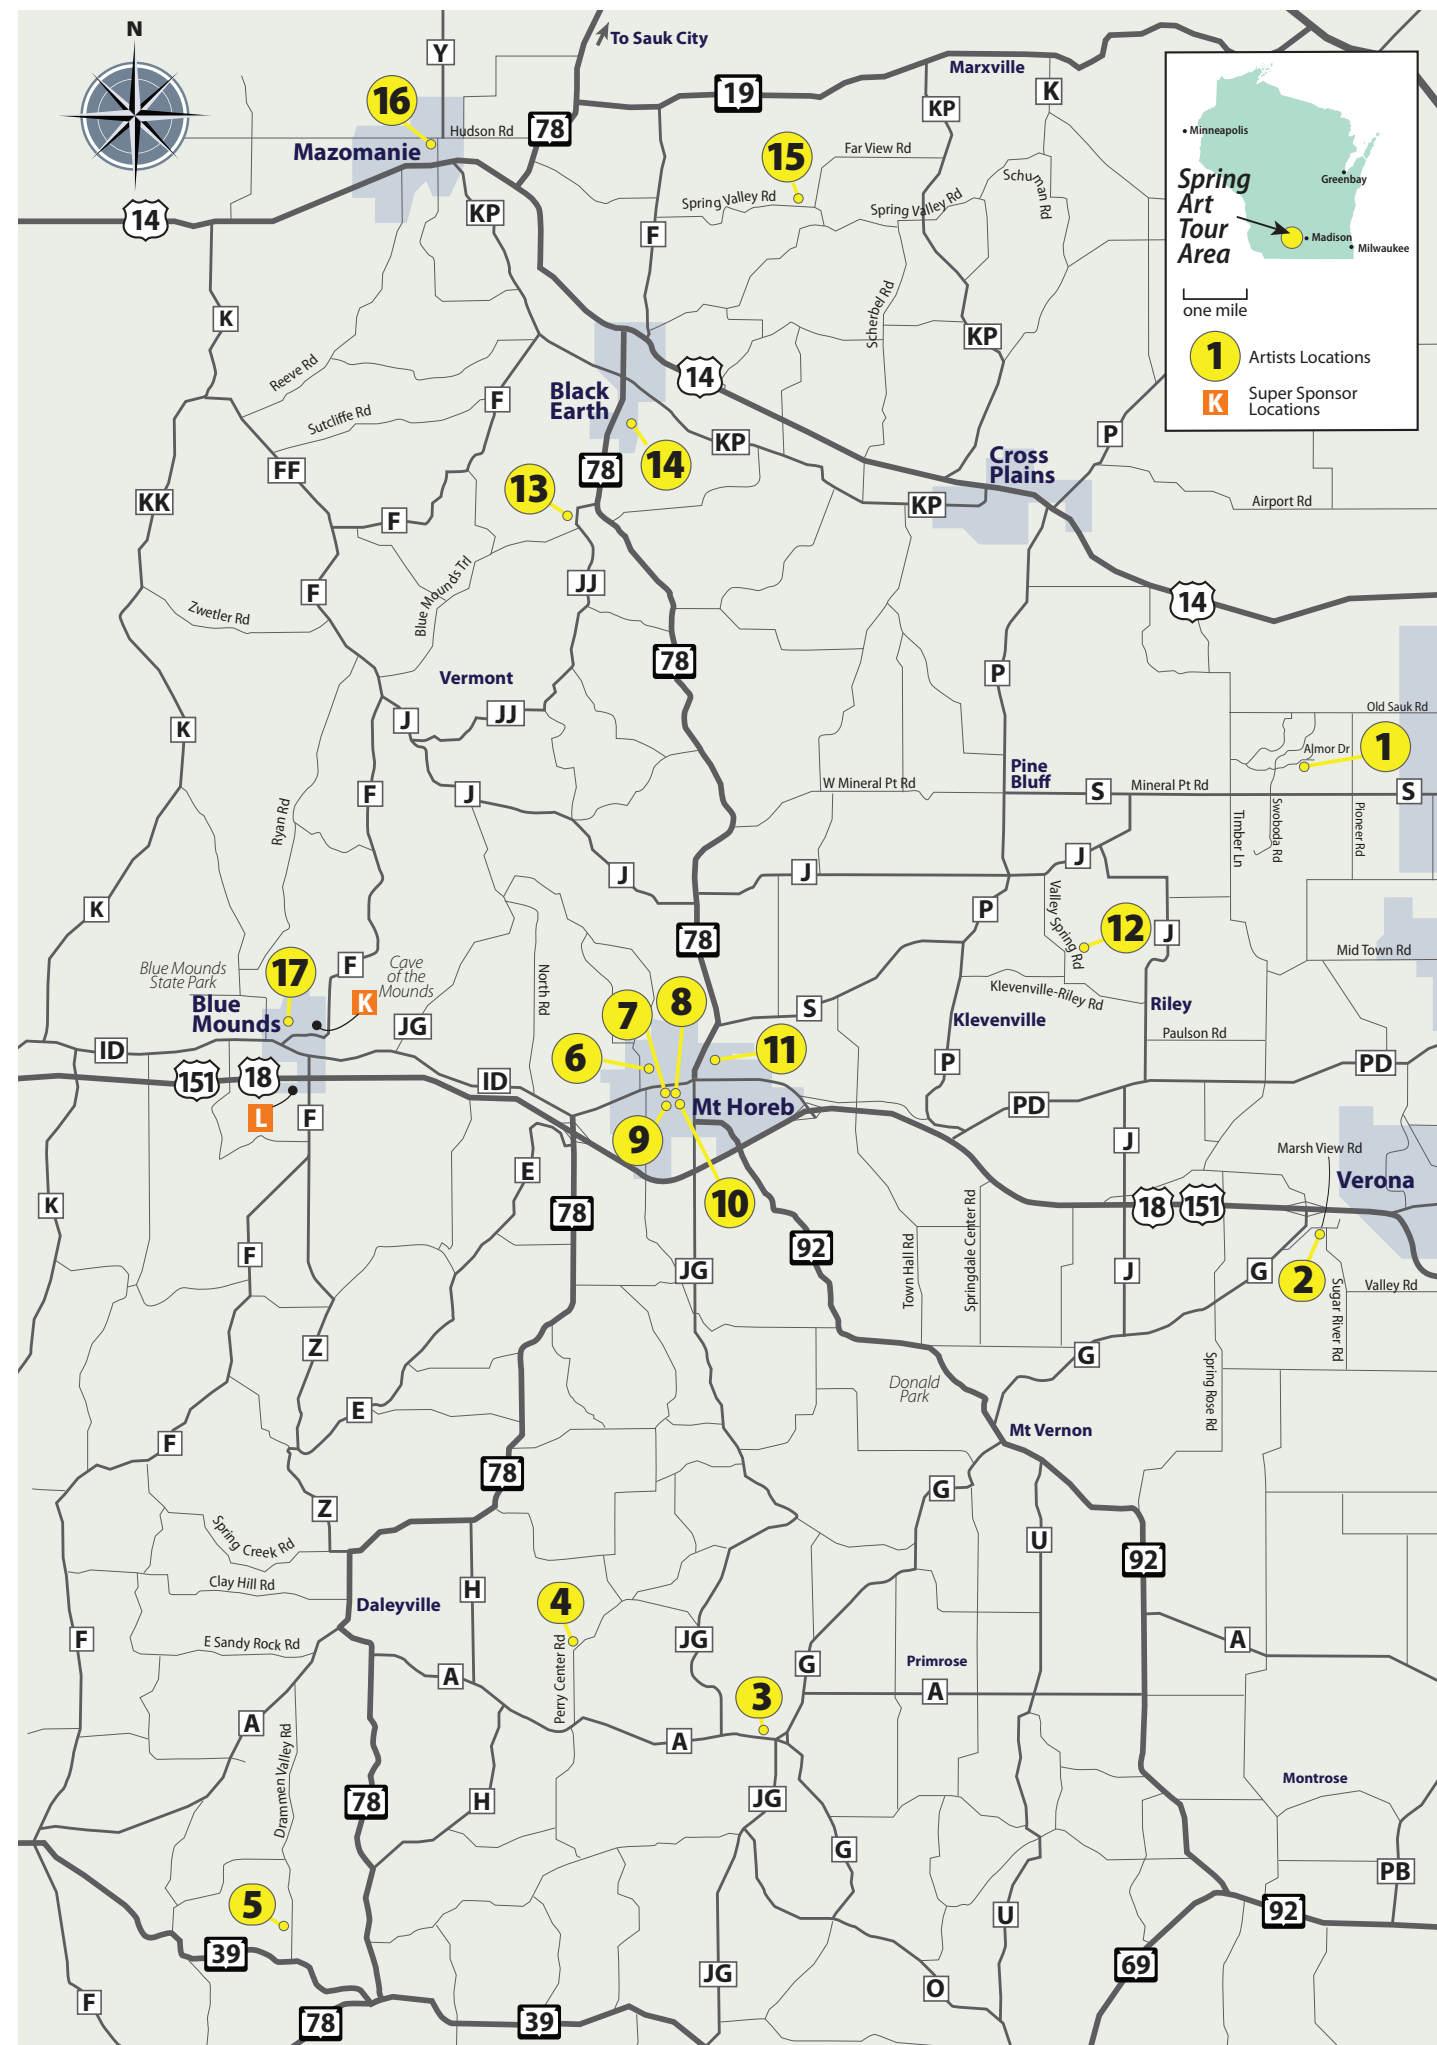

Blue Mounds

- 17** Larry Welo Studio
2969 Main St.
608-437-6838

Signs needed form:

Name: _____

Spring Art Tour →	
Spring Art Tour ←	
Spring Art Tour ↑	