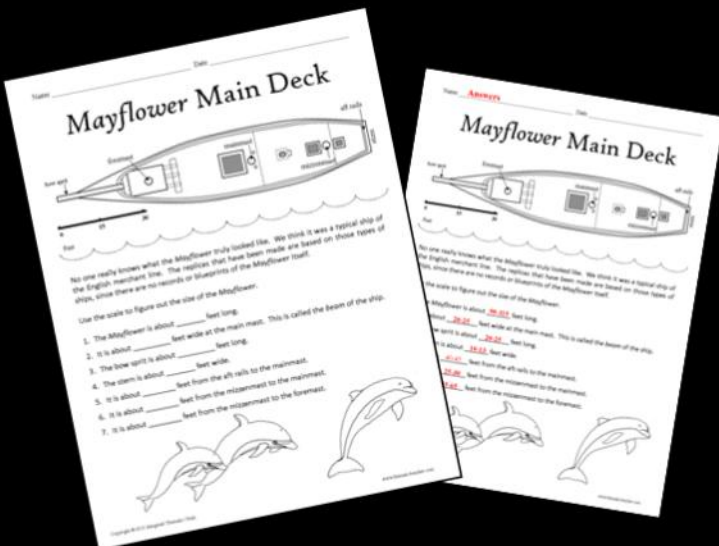

The Mayflower

Ship Posters

Thank you for taking the time to check out these research materials for the study of the Mayflower's voyage to America in 1620. This product contains diagrams of how some historians believe the ship was laid out. I hope you'll find it exciting and educational!

Sandie Flynn

Mayflower: Ship's Posters

11X17 sized posters may be printed on a standard printer using letter sized paper, or on a large format printer using ledger sized paper.