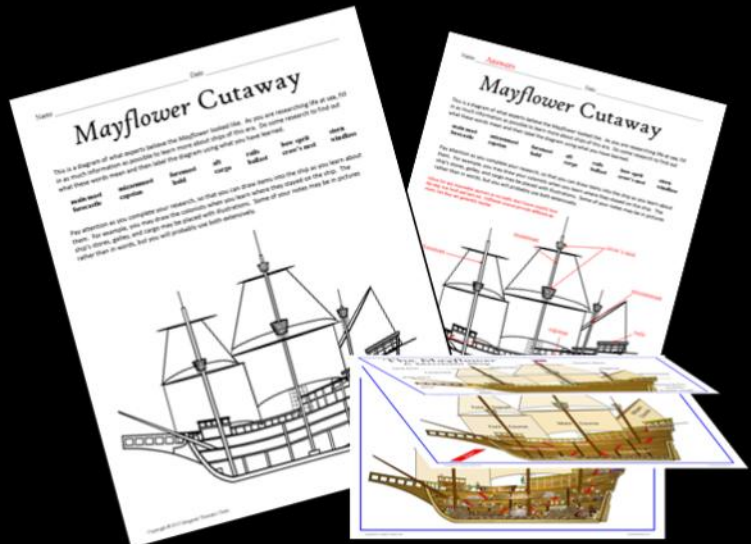

The Mayflower

Ship Posters

Thank you for taking the time to check out these research materials for the study of the Mayflower's voyage to America in 1620. This product contains diagrams of how some historians believe the ship was laid out. I hope you'll find it exciting and educational!

Sandie Flynn

Mayflower: Ship's Posters

11X17 sized posters may be printed on a standard printer using letter sized paper, or on a large format printer using ledger sized paper.