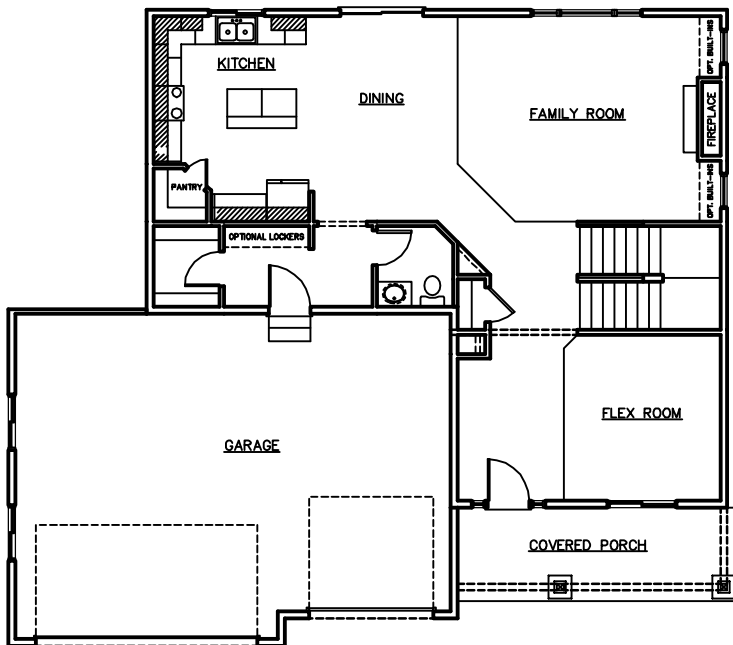

SOME OPTIONS SHOWN

MAIN LEVEL

UPPER LEVEL

ROOM SIZES

FINISHED MAIN LEVEL SQUARE FEET	1,204
FINISHED UPPER LEVEL SQUARE FEET	1,468
TOTAL FINISHED SQUARE FEET	2,672

KITCHEN	11' X 15'
DINING	11' X 15'
FAMILY ROOM	19' X 15'
FLEX ROOM	11' X 12'
MASTER BEDROOM	15'-10" X 14'-10"
BEDROOM #2	13'-10" X 12'
BEDROOM #3	11' X 14'-4"
BEDROOM #4	11'-10" X 11'-10"