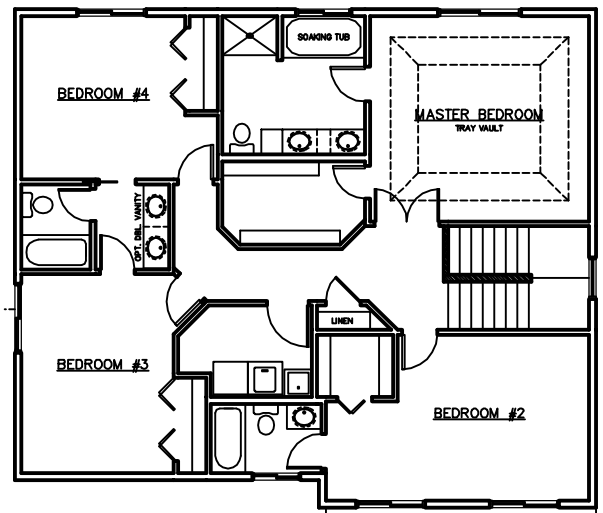

SOME OPTIONS SHOWN

MAIN LEVEL

UPPER LEVEL

ROOM SIZES

FINISHED MAIN LEVEL SQUARE FEET	1,204
FINISHED UPPER LEVEL SQUARE FEET	1,468
TOTAL FINISHED SQUARE FEET	2,672

KITCHEN	11' X 15'
DINING	11' X 15'
FAMILY ROOM	19' X 15'
FLEX ROOM	11' X 12'
MASTER BEDROOM	15'-10" X 14'-10"
BEDROOM #2	13'-10" X 12'
BEDROOM #3	11' X 14'-4"
BEDROOM #4	11'-10" X 11'-10"