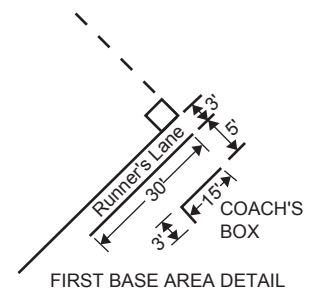

Fast Pitch College / High School Softball Field Dimensions

Note: This field diagram is provided as a courtesy service of Markers, Inc. If you have any question about this diagram, please contact your league office.

*for high school fast pitch softball
the distance between the pitchers mound and home plate is 46'.

For all your Athletic Field needs, call

1-800-969-5920

MARKERS, INC.

Quality Products at Reasonable Prices

Fast Pitch Softball Field Dimensions
Courtesy of Markers, Inc. 33597 Pin Oak Parkway,
Avon Lake, Ohio 44012 www.Markersinc.com