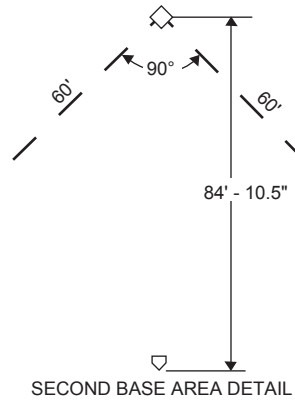

Fast Pitch College / High School Softball Field Dimensions

Note: This field diagram is provided as a courtesy service of Markers, Inc. If you have any question about this diagram, please contact your league office.

*for high school fast pitch softball
the distance between the pitchers mound and home plate is 46'.

For all your Athletic Field needs, call

1-800-969-5920

MARKERS, INC.

Quality Products at Reasonable Prices

Fast Pitch Softball Field Dimensions
Courtesy of Markers, Inc. 33597 Pin Oak Parkway,
Avon Lake, Ohio 44012 www.Markersinc.com