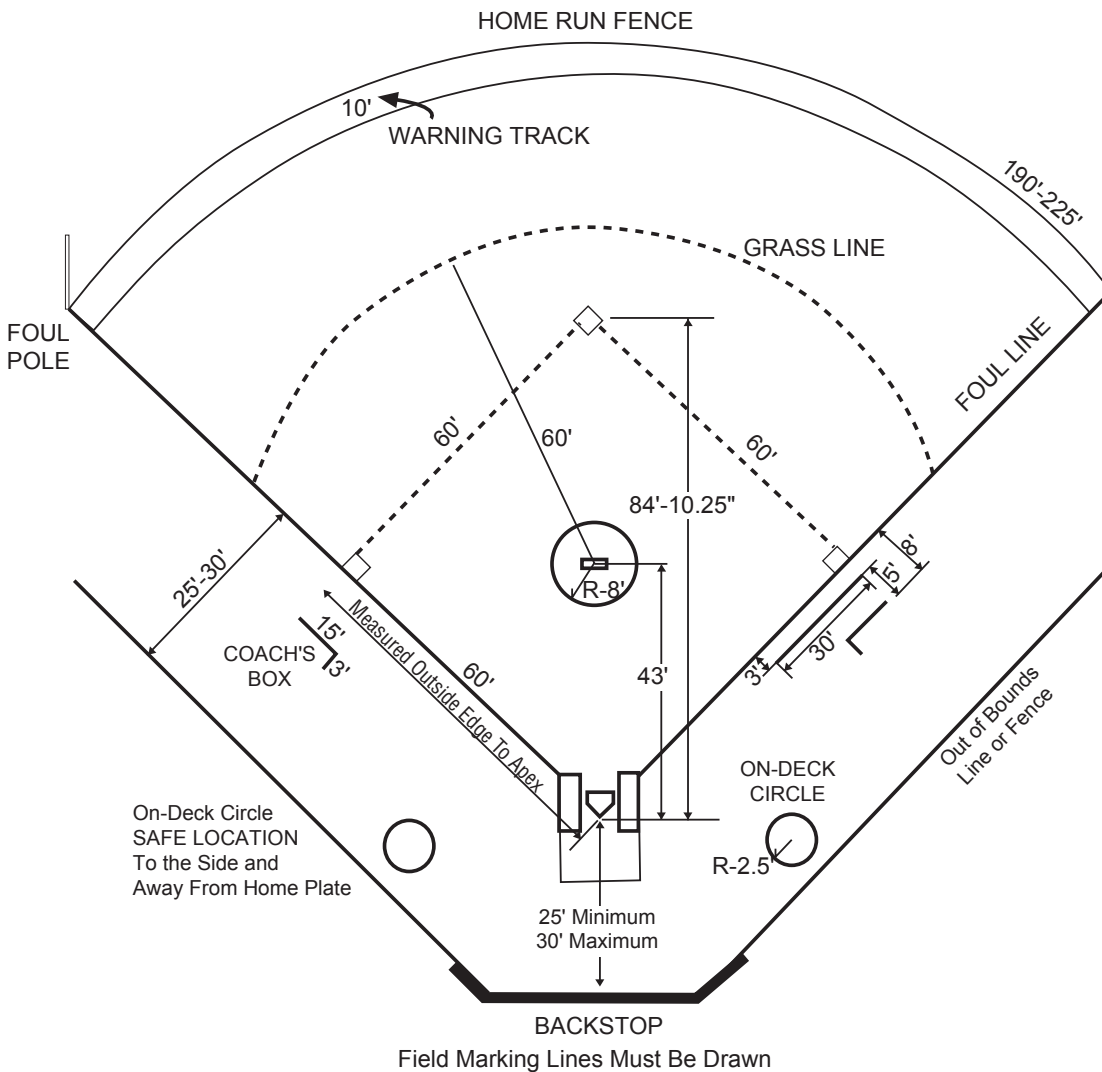

Fast Pitch College / High School Softball Field Dimensions

Note: This field diagram is provided as a courtesy service of Markers, Inc. If you have any question about this diagram, please contact your league office.

*for high school fast pitch softball
the distance between the pitchers mound and home plate is 46'.

For all your Athletic Field needs, call

1-800-969-5920

MARKERS, INC.

Quality Products at Reasonable Prices

Fast Pitch Softball Field Dimensions
Courtesy of Markers, Inc. 33597 Pin Oak Parkway,
Avon Lake, Ohio 44012 www.Markersinc.com