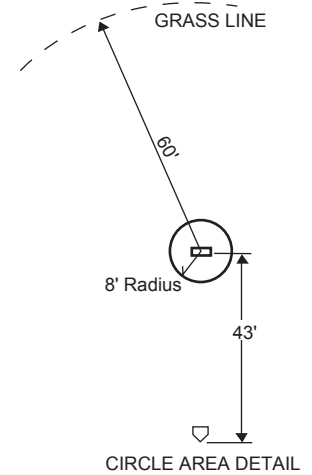

Fast Pitch College / High School Softball Field Dimensions

Note: This field diagram is provided as a courtesy service of Markers, Inc. If you have any question about this diagram, please contact your league office.

*for high school fast pitch softball
the distance between the pitchers mound and home plate is 46'.

For all your Athletic Field needs, call

1-800-969-5920

MARKERS, INC.

Quality Products at Reasonable Prices

Fast Pitch Softball Field Dimensions
Courtesy of Markers, Inc. 33597 Pin Oak Parkway,
Avon Lake, Ohio 44012 www.Markersinc.com