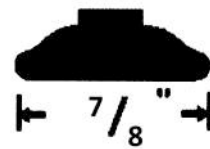

S Style

Glass Door Mullion Styles

Rail #1

G1

Rail #2

G2

Rail #3

G3