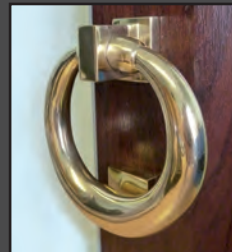

Nayland

Belchamp

Hartest

Furniture

Great design is all about the detail.

Our specialist range of door knockers, pull knobs, spy holes and letter plates will provide the finishing touches and all important wow factor.

The range is available in both chrome or brass finish and will enhance and compliment your door design and colour.

The suite is completed with elegant door handles, available in white, black, chrome or brass to match.