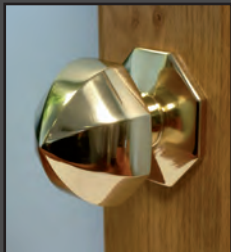

The range is available in both chrome or brass finish and will enhance and compliment your door design and colour.

The suite is completed with elegant door handles, available in white, black, chrome or brass to match.