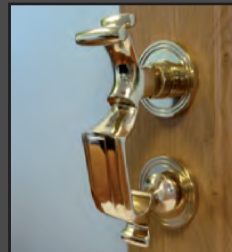

The range is available in both chrome or brass finish and will enhance and compliment your door design and colour.

The suite is completed with elegant door handles, available in white, black, chrome or brass to match.