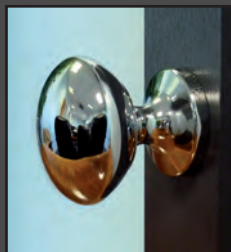

The range is available in both chrome or brass finish and will enhance and compliment your door design and colour.

The suite is completed with elegant door handles, available in white, black, chrome or brass to match.