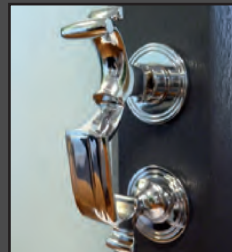

The range is available in both chrome or brass finish and will enhance and compliment your door design and colour.

The suite is completed with elegant door handles, available in white, black, chrome or brass to match.