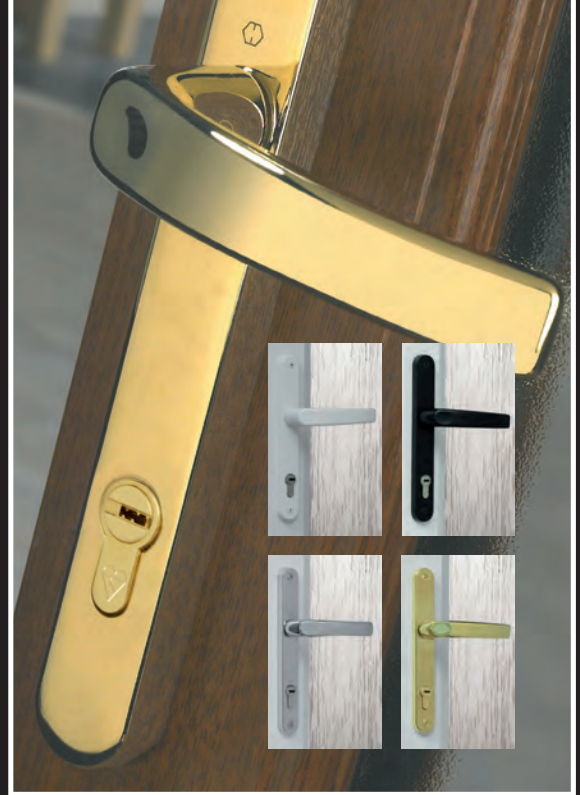

Nayland

Belchamp

Hartest

Furniture

Great design is all about the detail.

Our specialist range of door knockers, pull knobs, spy holes and letter plates will provide the finishing touches and all important wow factor.

The range is available in both chrome or brass finish and will enhance and compliment your door design and colour.

The suite is completed with elegant door handles, available in white, black, chrome or brass to match.