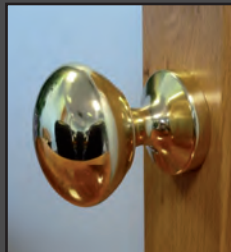

The range is available in both chrome or brass finish and will enhance and compliment your door design and colour.

The suite is completed with elegant door handles, available in white, black, chrome or brass to match.