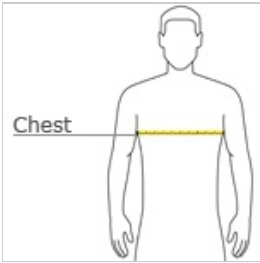

SIZE CHART

	XS	S	M	L	XL
Size	4/5	6/8	10/12	14/16	18/20
Chest	22-24	25-27	28-30	30-32	32-34

COLOR INFORMATION

Athletic Heather PMS COOL GRAY 7C PMS 7733C	Athletic Kelly PMS 209C	Athletic Maroon PMS 209C	Bright Gold PMS 1235C	Bright Red PMS 186C	Candy Pink PMS 189C	Charcoal PMS COOL GRAY 11C	Dark Heather Grey PMS 7540C	Deep Navy PMS 532C	Flash Green PMS 368C	Forest Green PMS 7736C
Heather Navy PMS 2379C	Jet Black PMS NTR BLACK C	Kiwi Green PMS 7741C	Light Blue PMS 278C	Medium Grey PMS 2332C	Olive PMS 5743C	Orange PMS 172C	Sapphire PMS 2185C	Silver PMS 435C	Team Cardinal PMS 201C	Team Navy PMS 2766C
Team Purple PMS 669C	True Royal PMS 7687C	White	Yellow PMS 127C							

CARE INSTRUCTIONS

Machine wash cold inside out with like colors. Only non-chlorine bleach when needed. Tumble dry low. Do not iron.

front

back

HOW TO MEASURE

CHEST WIDTH

Measure under the arm and around the fullest part of the chest with arms down, keeping tape horizontal.

SIZE CHART

	S	M	L	XL	2XL	3XL	4XL	5XL	6XL
Chest	35-37	38-40	41-43	44-46	47-49	50-53	54-57	58-60	61-63

COLOR INFORMATION

Athletic Heather PMS COOL GRAY 7C	Athletic Kelly PMS 7733C	Athletic Maroon PMS 209C	Athletic Red PMS 187C	Athletic Royal PMS 3597C	Bright Aqua PMS 321C	Bright Gold PMS 1235C	Bright Red PMS 186C	Candy Pink PMS 189C	Cardinal Red PMS 202C	Charcoal PMS COOL GRAY 11C
Dark Chocolate Brown PMS 412C	Dark Heather Grey PMS 7540C	Deep Navy PMS 532C	Flash Green PMS 368C	Forest Green PMS 7736C	Garnet PMS 195C	Heather Navy PMS 2379C	Jet Black PMS NTR BLACK C	Kiwi Green PMS 7741C	Light Blue PMS 278C	Marine Green PMS 2217C
Medium Grey PMS 2332C	Olive PMS 5743C	Orange PMS 172C	Pro Kelly Green PMS 356C	Sapphire PMS 2185C	Silver PMS 435C	Team Cardinal PMS 201C	Team Navy PMS 2766C	Team Purple PMS 669C	Team Teal PMS 2238C	Tennessee Orange PMS 2018C