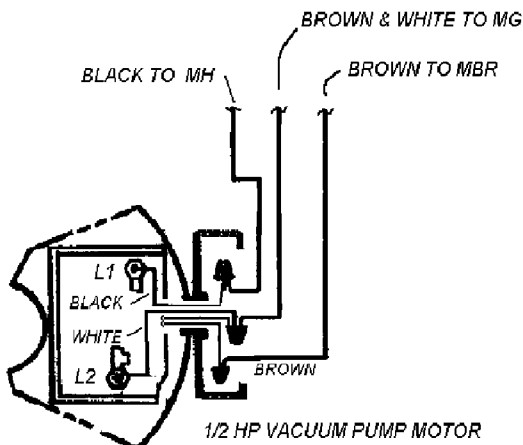

CO-RAY-VAC MODEL "A" SERIES CONTROL PANEL PN 13123 C

REV. 4-2000

THIS CONTROL PANEL WAS USED ON THE "A" SERIES BURNERS FROM 1979 TO 1981. THE PUMP OVERRUN AND CIRCUIT TIMER RELAYS ARE 24 VOLT.

WIRING OF MOTOR INTERLOCK TO CONTROL PANEL