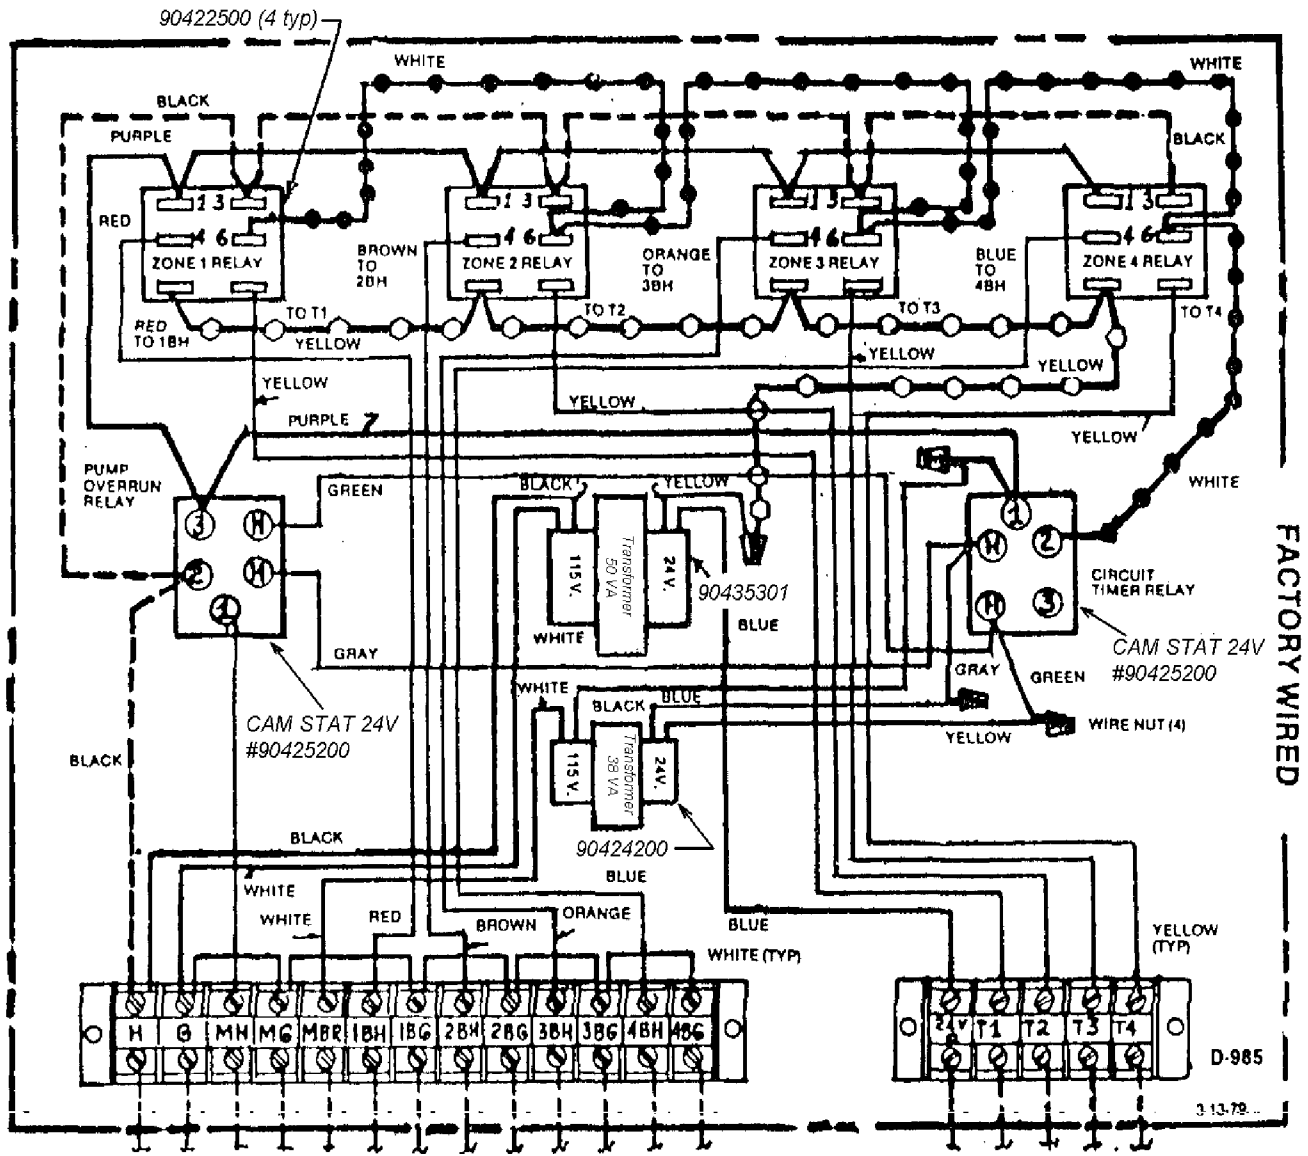

CO-RAY-VAC MODEL "A" SERIES CONTROL PANEL PN 13123 C

REV. 4-2000

THIS CONTROL PANEL WAS USED ON THE "A" SERIES BURNERS FROM 1979 TO 1981. THE PUMP OVERRUN AND CIRCUIT TIMER RELAYS ARE 24 VOLT.

WIRING OF MOTOR INTERLOCK TO CONTROL PANEL