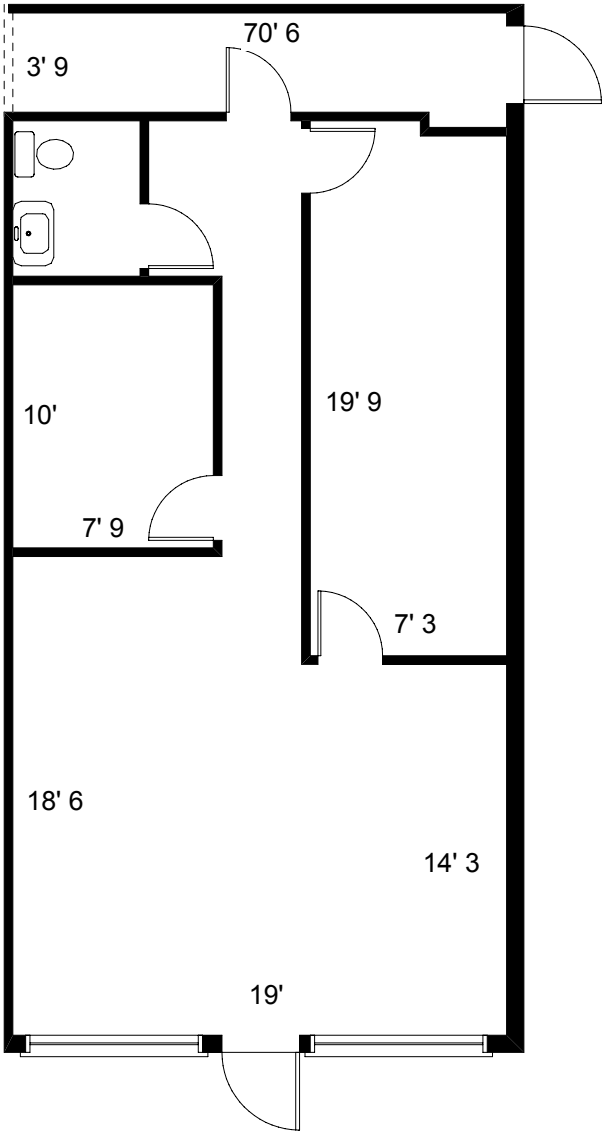

5660 BAYSHORE ROAD  
UNIT #57  
NORTH FT MYERS, FL

UNIT #57	718 sq. ft.
Shared Common Area (1/3)	100 sq. ft.
<hr/>	
TOTAL AREA	818 sq. ft.

PRECISION FLOORPLANS, INC.  
239 - 598 - 9411

ALL INFORMATION IS DEEMED  
RELIABLE BUT NOT  
GUARANTEED