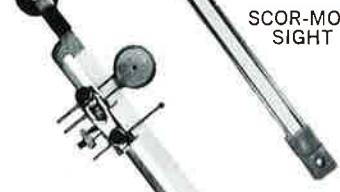

SCHRAM SUPREME SIGHT