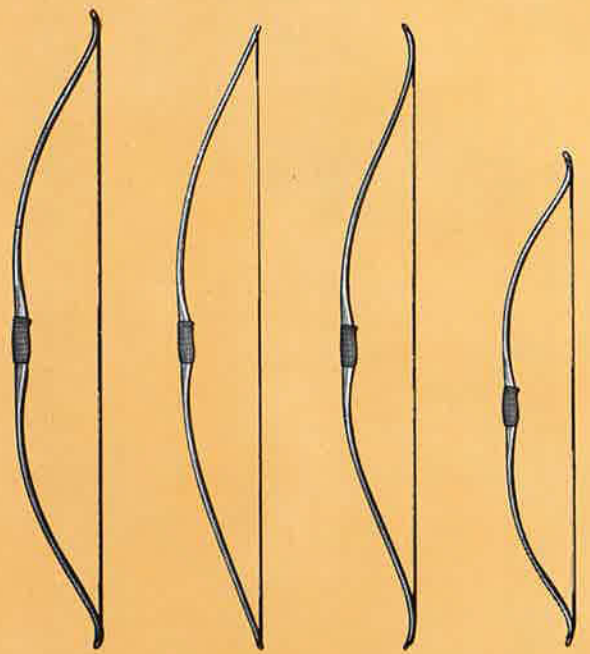

JET FIBERGLASS BOWS IN RAINBOW COLORS

No. 3350 Length 5'. Weights 20, 25, 30, 35, 40, 45, 50, 55 lbs. at 28". For right or left handed men and women of medium height **$14.95**

No. 3340 Length 5'. Weights 20, 25, 30, 35, 40 lbs. at 28". Straight limb design. Ideal for schools and camps **$9.95**

No. 3320 Length 4'6". Weight approximately 25 lbs. at 24". For right or left handed boys and girls **$6.95**

No. 3300 Like No. 3320 except length 4'. Weight approximately 20 lbs. at 22". For right or left handed boys and girls **$4.95**