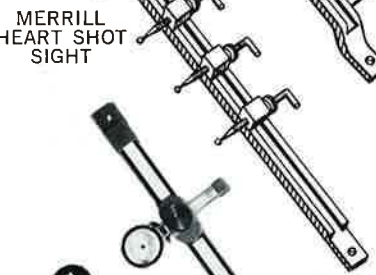

SCOR-MOR SIGHT

MERRILL HEART SHOT SIGHT