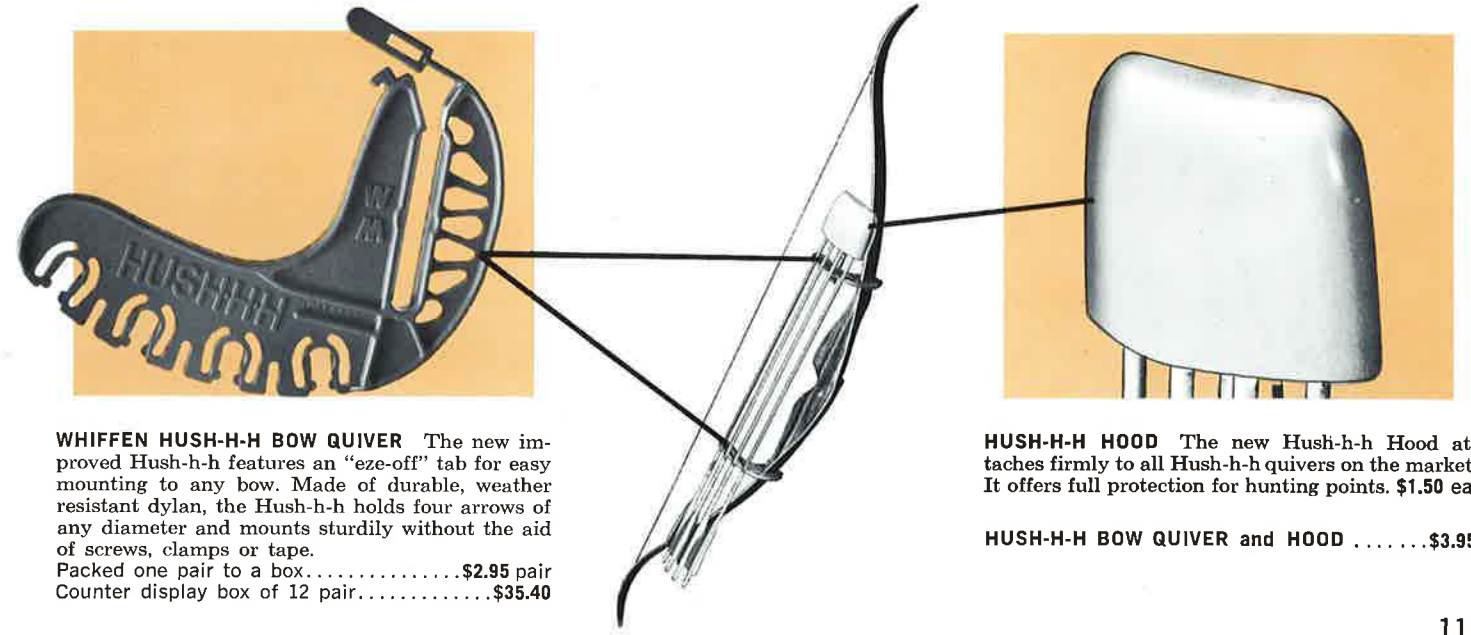

WHIFFEN HUSH-H-H BOW QUIVER The new improved Hush-h-h features an "eze-off" tab for easy mounting to any bow. Made of durable, weather resistant dylan, the Hush-h-h holds four arrows of any diameter and mounts sturdily without the aid of screws, clamps or tape.
Packed one pair to a box.....$2.95 pair
Counter display box of 12 pair.....$35.40

HUSH-H-H HOOD The new Hush-h-h Hood attaches firmly to all Hush-h-h quivers on the market. It offers full protection for hunting points. $1.50 ea.

HUSH-H-H BOW QUIVER and HOOD $3.95