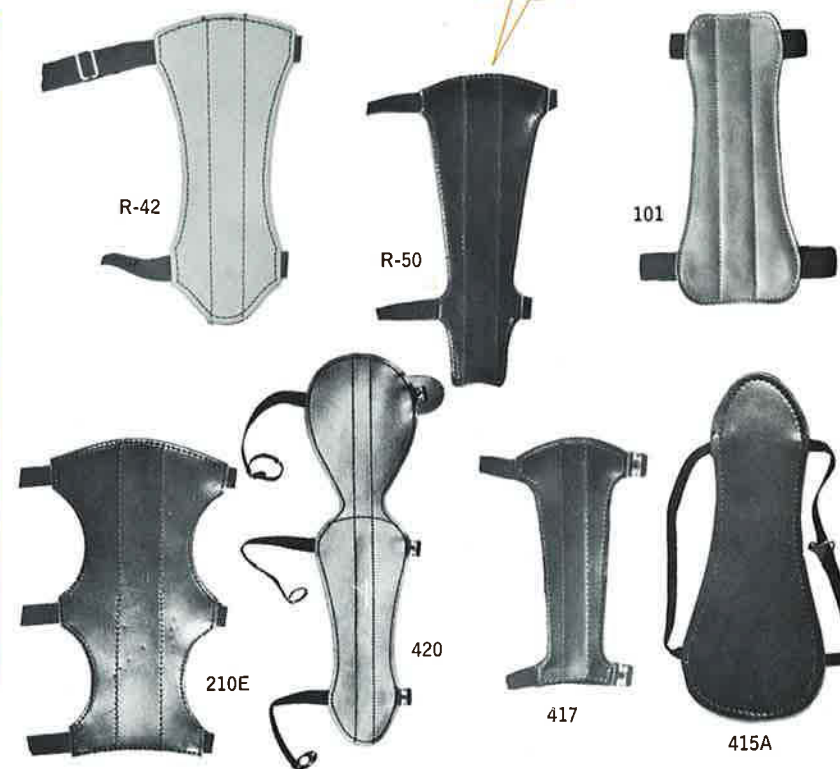

170 Adjustable strap, open end cowhide tips. Small, medium, large or extra large\$1.25 each

BOW CASES

BC-1 A cloth bow case with reinforced ends for bows up to 68" in length. Excellent protection for new bows \$1.95 each

B-20 A black vinyl, padded bow case with soft flannel lining and a handy carrying handle. Available in 62", 66" and 70" lengths\$6.95 each

44P A rich vinyl bow case with a soft flannel lining and moisture resistant foam padding. It features a long length zipper, handy carrying handle, identification plate and accessory pocket. Available in 62", 66", 72" lengths. Brown only\$11.00 each

450 A vinyl strung bow case with a long length zipper. Roomy design and weather resistant. One length to take bows up to 64"\$6.95 each

ARM GUARDS

R-42 Split cowhide, elastic straps, reinforced. For youngsters and beginners\$1.00 each

R-50 Top grain cowhide, elastic straps, reinforced vinyl \$1.50 each

101 A top quality vinyl guard by NEET, featuring elastic straps with velcro fastening. Medium sized. Black or white only\$2.50 each

102 Same as 101 except smaller with shorter straps \$2.25 each