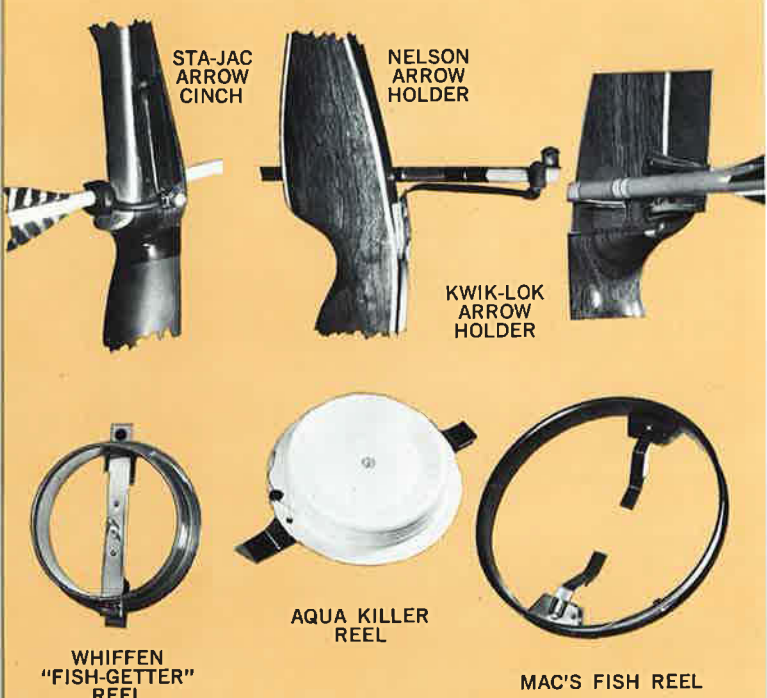

No. 125 Kamo Bow Cover — fits any length bow \$1.50 each

No. 25 Kamo Stick — To camouflage face, hands or bow\$.50 each

No. 35 Kamo Headnet — Conceals face, eyes and neck. Permits easy vision; fits any size \$1.50 each

No. 220 Kamo Folding Stool — Light, comfortable, water-repellent camouflage seat with non-reflective aluminum legs. Features handy zipper storage pouch\$7.95 each

SAUNDERS CAMOUFLAGE TAPE Pressure sensitive — will apply to any bow without harming the finish. 6 foot length by 2 1/4 inches\$.98 each
Display of 12\$11.76

KWIK-LOK ARROW HOLDER Pressure sensitive; quiet \$1.98 each

WHIFFEN "FISH-GETTER" REEL An attractive metal fish reel with a detachable bracket. Bracket can remain taped to bow. Sturdy construction. Furnished with 50 feet of 70 lb. test nylon fish line . \$3.50 each