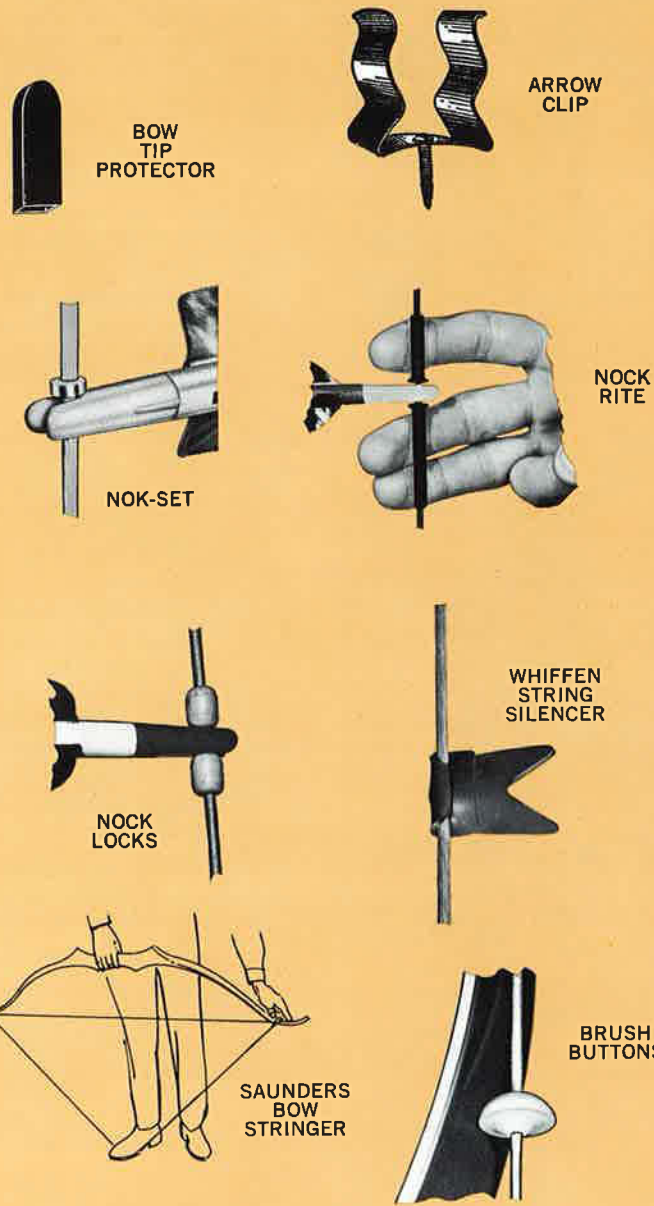

SAUNDERS NOK-SET A metal ring that clamps on string at proper nocking point. It is a positive guide and will not slip.
Nok-Set (Package of five) .....$ .98
Nok-Set Closing Tool (Three Nok-Sets and Tool) $1.49

NOCK-RITE Soft rubber nocking points that allow one to shoot without a glove or tab .....$1.00 each
Display card of 12 .....$12.00

NOCK-LOCKS Two rubber nocking guides $ .50 each
Display card of 12 .....$6.00

WHIFFEN STRING SILENCER Two top grade rubber silencers that snap on any bow string to dampen string noise. Will not break or shoot off ..$.35 each
Display card of 12 .....$4.20

SAUNDERS BOW STRINGER Prevents bow limbs being twisted due to improper stringing. Easy to use
$2.45 each

BRUSH BUTTONS Prevents brush from catching between string and bow. Also silences string noise. Super brush buttons are recommended for non-recurve bows.
Standard (Set of two) .....$ .60 set
Display card of 12 sets $7.20
Super (Set of two) .....$ .70 set
Display card of 12 sets $8.40

STA-JAC ARROW CINCH A new sturdy arrow holder made of soft silent rubber. Tapes or screws to back of sight window .....$2.25 each
Display card of 12 .....$27.00

NELSON ARROW HOLDER Mounts on back of bow. Holds arrow in place while hunting .....$2.00 each

NELSON JIFFY CLIP Tapes on bow. Used to mount Nelson Arrow Holder .....$1.00 each

CAMOUFLAGE CLOTHING AND ACCESSORIES

No. 80 Kamo two-piece suit made of water-repellent poplin. (Small, medium, large, extra large) $11.95 each

No. 80 XX Large .....$14.95 each

No. 80J Jacket only. Specify size .....$6.00 each

No. 80J XX Large .....$7.50 each

No. 45 Kamo Hat with foam lining. Available in sizes 6 7/8 to 7 1/8. Specify size .....$2.75 each

No. 700 Kamo Reversible Insulated Parka. Reverses from camouflage to bright red. Insulated with Dacron. (Small, medium, large, extra large) $16.95 each

No. 705 Kamo Reversible Insulated Trousers. To match above. (Small, medium, large, extra large) $16.95 each

No. 145 Kamo Coveralls — Water repellent poplin. Small, medium, large, extra large $12.95 each

No. 125 Kamo Bow Cover — fits any length bow $1.50 each

No. 25 Kamo Stick — To camouflage face, hands or bow .....$ .50 each

No. 35 Kamo Headnet — Conceals face, eyes and neck. Permits easy vision; fits any size $1.50 each

No. 220 Kamo Folding Stool — Light, comfortable, water-repellent camouflage seat with non-reflective aluminum legs. Features handy zipper storage pouch .....$7.95 each

SAUNDERS CAMOUFLAGE TAPE Pressure sensitive — will apply to any bow without harming the finish. 6 foot length by 2 1/4 inches .....$ .98 each
Display of 12 .....$11.76

SOREL PREMIUM BOOT The famous original Canadian boot with thick removable liner of pure wool felt. Liner completely surrounds foot and is easy to remove for drying or to replace. Furnished in deep green with black trim and sole. Available in men's full sizes only 6 to 13 .....$18.95 pair
Replaceable Felt Liners — Men's full sizes 6-13 $4.95 pair