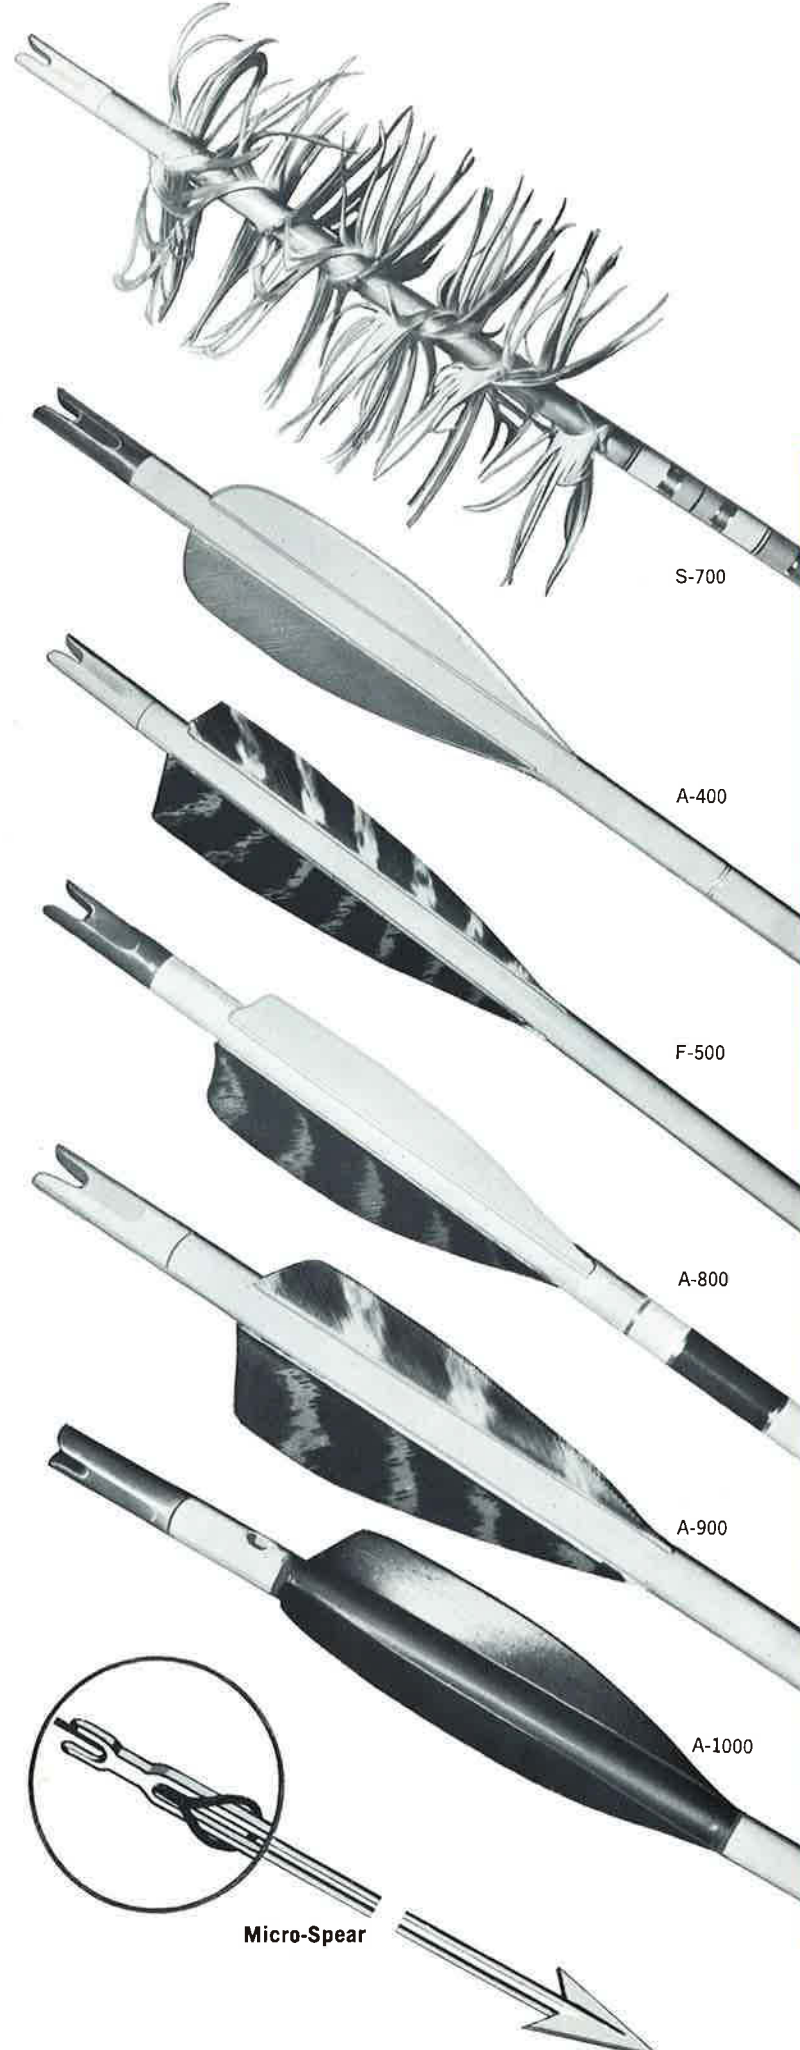

lengths.

A-500 Full length — without points\$7.50 dozen

A-500F Cut to length with field points installed\$9.25 dozen

A-500H Cut to length with hunting points installed*\$8.00 dozen

*Specify hunting point desired and add cost of hunting points to base price quoted. See page 15 for point selection.

For general arrow information, see inside back cover.

G-100

H-150

A-150

A-250

A-500

S-700

A-400

F-500

A-800

A-900

A-1000

Micro-Spear

A-400 A spine matched Port Orford cedar arrow, matched in ten pound groups and attractively finished with a full color dip, colorful crest and fletch. Specify choice of full length white or olive drab and spine group. Available in 30-40 lb., 40-50 lb., 45-55 lb., 50-60 lb. groups.