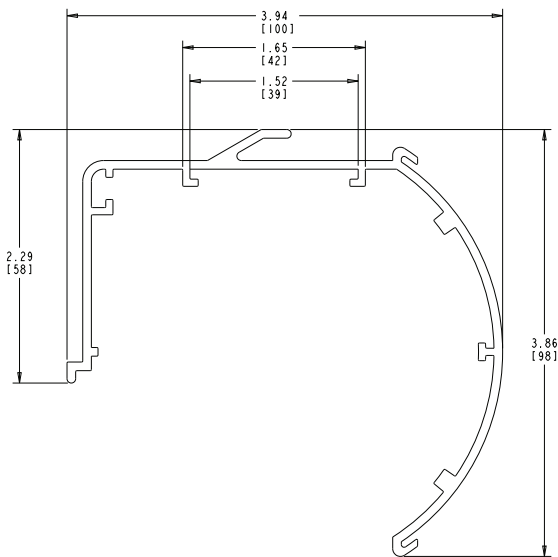

Cassette 100

Cassette 120

Headrail Cassette 100

Headrail Cassette 120

Lower Access Fascia / Flap & Hanger

The lower access fascia/flap & hanger is an aluminum extrusion that is installed at the bottom of a dry soffit to conceal the bottom of the roller shade. One should drill the mount strip wall hanger in the front of the dry wall soffit (pocket). For Pricing See Price Grid 11 Page 45