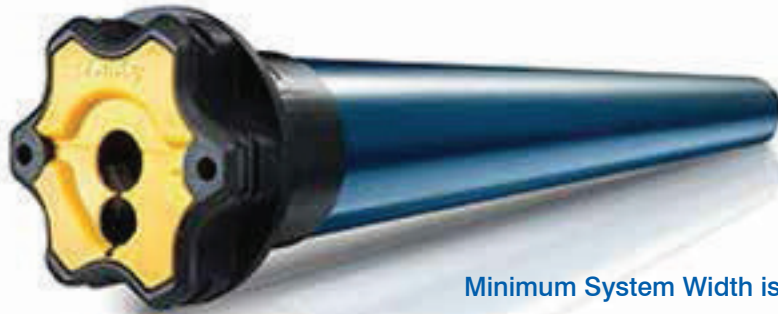

Wired Motorized Roller Shades

Sonesse® ULTRA 50 AC -Part # 1002562

Ultra-quiet, ultra powerful, ultra flexible

Minimum System Width is 39"

Description

Motorize a wide variety of window coverings to create the perfect environment and enjoy the peace and serenity provided by the Sonesse® ULTRA. It offers exceptional lifting capacity so you can enjoy powerful operation in a quiet and relaxing environment.

Benefits

Silent & Strong

- Enjoy energy savings, privacy and glare reduction in a quiet atmosphere
- Perfect for areas where silence is critical such as nurseries, bedrooms and offices
- Our patented technology provides strong performance that allows for multi-banding
- of up to six shades

Comfort & Convenience

- Continue your activities uninterrupted at home or work with the peaceful silent
- operation of motorized applications
- Compatible with multiple control technologies so you can operate motorized applications with ease

Energy Savings

- Compatible with timers, sensors and the myLink™ app for automatic operation

Description

ULTRA Powerful

Its superior torque of up to 6Nm allows the motor to be installed for almost any application on the market. Additionally, the high torque allows for a single Sonesse ULTRA to multi-band up to six shades.

ULTRA Quiet

Sonesse ULTRA 50 AC is packed with innovations and patented technologies that provide 6Nm of power and an acoustic performance of less than 38dB- the most powerful and quietest motor on the market.

ULTRA Flexible

Available for a variety of control systems, for all types of spatial configurations in commercial and residential buildings, in both new and renovated projects.

See Price Grid 12 Pages 46-47