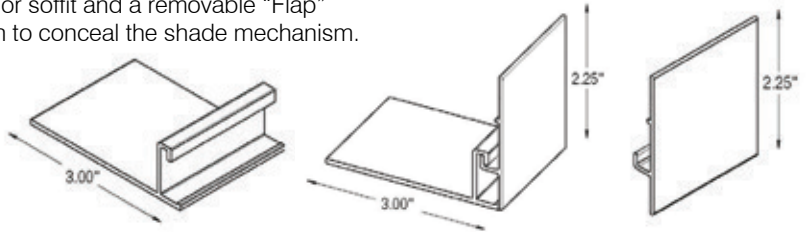

Lower Access Fascia / Flap & Hanger

The lower access fascia/flap & hanger is an aluminum extrusion that is installed at the bottom of a dry soffit to conceal the bottom of the roller shade. One should drill the mount strip wall hanger in the front of the dry wall soffit (pocket). For Pricing See Price Grid 11 Page 45

3" Lower Access Fascia / Flap and Hanger

Flap and Hanger provides a simple solution for concealing either a manual or motorized roller shade from viewers beneath the system. Flap and Hanger is a two-piece unit consisting of a "Hanger" which is mounted to the inside face of a gypsum pocket or soffit and a removable "Flap" which attaches to the hanger to provide a 3" return to conceal the shade mechanism.

Specifications

Material: 0.063" Extruded Aluminum
Color: White, Bronze and Anodized
Length: Available in custom lengths up to 150"

Roll: Available for regular roll and reverse roll shades
Color: White
Mount: Inside only
Minimum Width: 18"
Maximum Width: 240"

See Price Grid 11 Page 45