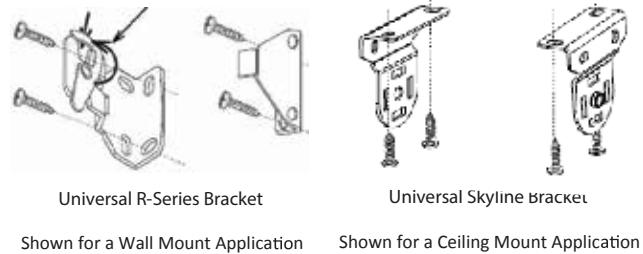

Universal R-Series Bracket

Universal Skyline Bracket

Shown for a Wall Mount Application

Shown for a Ceiling Mount Application

Clutch	Bracket	Ceiling Mount Installation		Wall Mount Installation	
		Projection	Height	Projection	Height
R-8	RB360	1 7/8	2 7/8	2 3/8	2 3/8
R-8	RB360	1 7/8	3 3/8	2 7/8	2 3/8
R-16	RB560	2 5/8	3 1/8	2 15/16	3 1/4
R-16	RB560	2 11/16	4	3 7/16	3 1/4
R-24	RB580	3 9/16	4 5/8	3 7/8	4 5/16
SL-10	SLB660	2 1/4	3	2 5/8	2 3/8
SL-15	SLB660	2 1/4	3 1/8	2 3/4	2 5/8
SL-20	SLB660	2 3/4	3 1/4	3	3 1/8
SL-10	SLB680	2 3/16	3 1/2	3 1/8	2 3/8
SL-15	SLB680	2 1/4	3 5/8	3 1/4	2 5/8
SL-20	SLB680	2 11/16	3 3/4	3 1/2	3 1/8
R-Series/Skyline	3" Fascia	3	3	3	3
R-Series/Skyline	4" Fascia	4	4	4	4
R-Series/Skyline	5" Fascia	5	5	5	5

*Please note: Measurements for Ceiling Mount Installation take into account the width of the clutch as part of the overall projection but does not take into account the roll diameter which may be greater. The height is the distance from the foot of the bracket to end of the mounting bracket.

*Please note: Measurements for Wall Mount installation take into account the distance from the foot of the bracket to the end of the clutch for the overall projection but does not take into account the roll diameter, which may be greater. The height is determined by the overall height of the clutch. (All other dimensions are overall net dimensions)