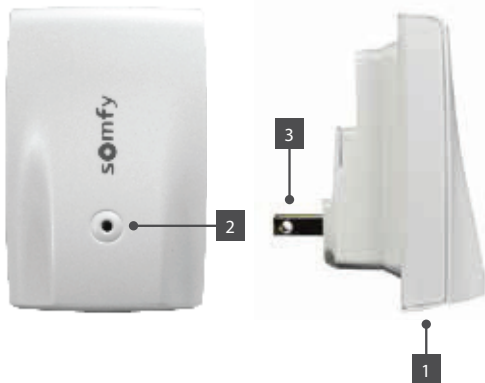

For information about the original myLink (Legacy version), see Legacy spec sheet. Legacy myLinks are identified with the status LED and setup button on the right side of the unit, and device IDs beginning with "AAAA" (EX: AAAA1234).

TECHNICAL SPECIFICATIONS:

- 120V AC; 50-60Hz
- Ultra Low Power Wi-Fi (802.11 a/b/g/n)
- 3.64" L x 2.35" W x 1.95" H
- Radio Frequency:
  - RTS 433.42 MHz
  - WiFi: 2.4 & 5GHz
- iOS Version: 7 and higher
- Android Version: Jelly Bean and higher
- FCC ID: DWNMYLINK
- Operating Temp: 41°F to 113°F (5°C to 45°C)
- Rated Current (Amps): 10 to 50 milliamps
- Insulation Class: Class II
- For Indoor Use Only
- Enclosure:
  - PE
  - UL94V-0 flame rating
  - RoHS compliant
- Shipping Weight: 1lb

FEATURES SUMMARY:

- Control for up to 16 RTS channels per myLink™ from iOS and Android devices
- Join up to 10 myLinks together for multi-zone control
- Manually activate RTS products
- Automate window coverings with scenes and schedules
- Supports Up/Down/My/Stop commands and incremental control (tilt/brightness)
- Multiple users
- Remote access
- Integration with third-party systems over IP
- Compatible with Somfy Synergy
- Compatible with Amazon Alexa

WHAT'S IN THE BOX:

- myLink™
- Quick Start Guide

CONNECTIONS AND INDICATORS:

ELEMENT	FUNCTION
1 Setup Button	Engages setup mode
2 Status LED	Solid Red: Setup mode. The myLink is ready to accept WiFi network information or have its PIN changed. This is the mode the myLink should be in out of the box. Solid Green: myLink is successfully connected to a WiFi network Slow Blinking Green: myLink is trying to connect to a WiFi network/is disconnected from its known WiFi network Single Orange Blink: myLink is sending RTS commands Solid Orange: Firmware update mode Slow Blinking Red: myLink is scanning both 2.4GHz and 5GHz bands for nearby WiFi networks
3 AC Prongs	AC prongs