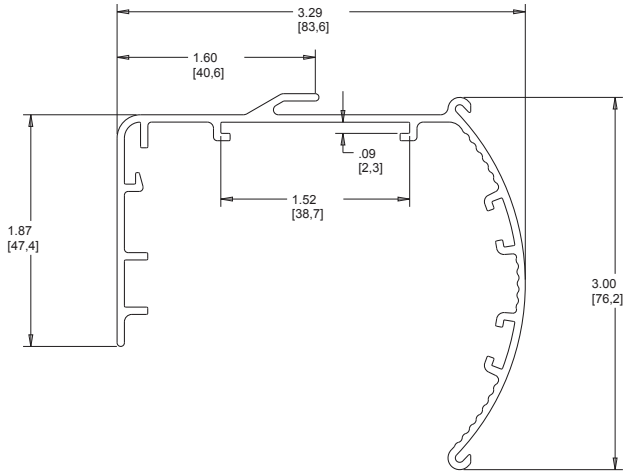

Headrail Cassette 100