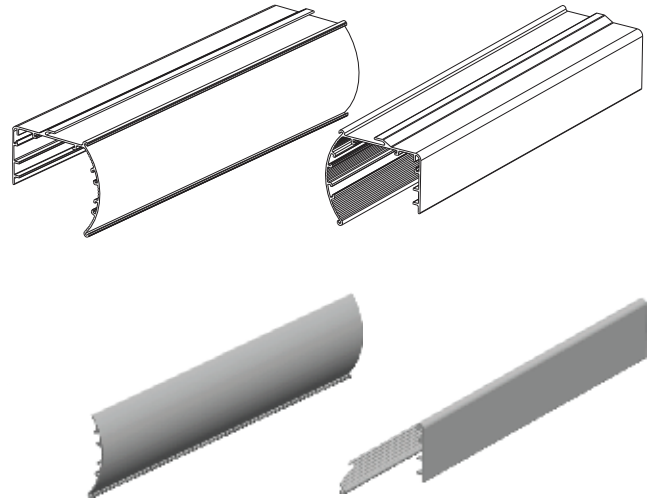

Cassette 100

Description	Systems Available	Compatible Clutches	Max Tube Diameter	Max Roll Diameter	Max Window Width	Colors Available	Mounting Brackets
Cassette 100	R-Series	R8, R16, RGAL RGALH 200	2 in (50.8mm)	2.5 in (63.5mm)	16 ft (4.88m)	Anodized, White, Vanilla, Bronze, Black	HDBKT2
Cassette 120	R-Series	R8, R16, RGAL RGALH 200	2 in (50.8mm)	2.870 in (72.90mm)	16 ft (4.88m)	Anodized, White, Vanilla, Bronze, Black	V2BKTXX

Cassette 100

Cassette 120

Headrail Cassette 100

Headrail Cassette 120

Lower Access Fascia / Flap & Hanger

The lower access fascia/flap & hanger is an aluminum extrusion that is installed at the bottom of a dry soffit to conceal the bottom of the roller shade. One should drill the mount strip wall hanger in the front of the dry wall soffit (pocket). For Pricing See Price Grid 11 Page 45