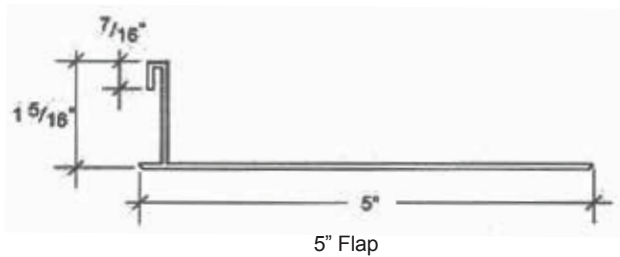

5" Lower Access Fascia / Flap and Hanger

Roll: Available for regular roll & reverse roll shades
Color: White & Anodized
Mount: Inside or Outside
Minimum Width: 12"
Maximum Width: 192"

See Price Grid 11 Page 45