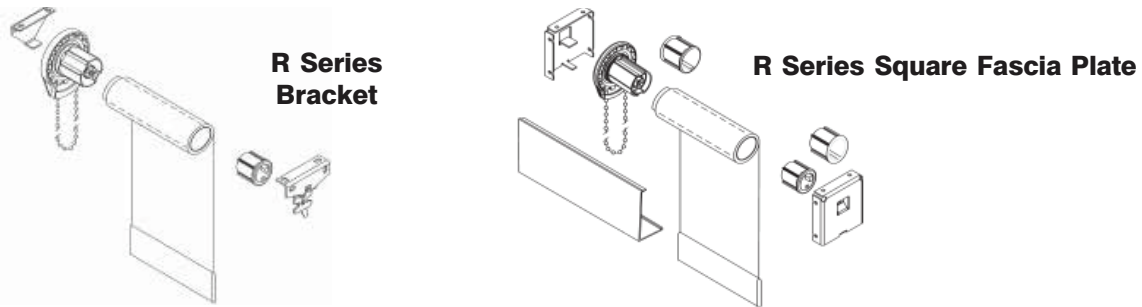

Clutch & Bracket Selection

To determine the clutch and tube used by the factory for a specific shade, refer to the **Roller Shade Fabrication Chart** on page 38.

R Series clutch and pin colors are black & white ♦ R Series bracket colors are zinc, black and white ♦
R Series fascia bracket colors are gray, black, bronze, vanilla and white ♦ R Series square fascia face plate colors are silver, black, bronze, vanilla and white

Skyline clutch and pin colors are black, brown, cream, grey, vanilla and white ♦ Skyline bracket colors are silver, black and white ♦ Skyline bracket cover colors are black, brown, cream, grey, vanilla and white ♦
Skyline fascia bracket colors are black, brown, grey, vanilla and white