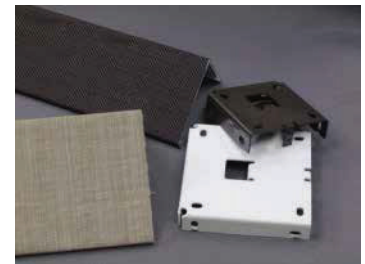

3" & 4" Fabric Wrapped Fascia