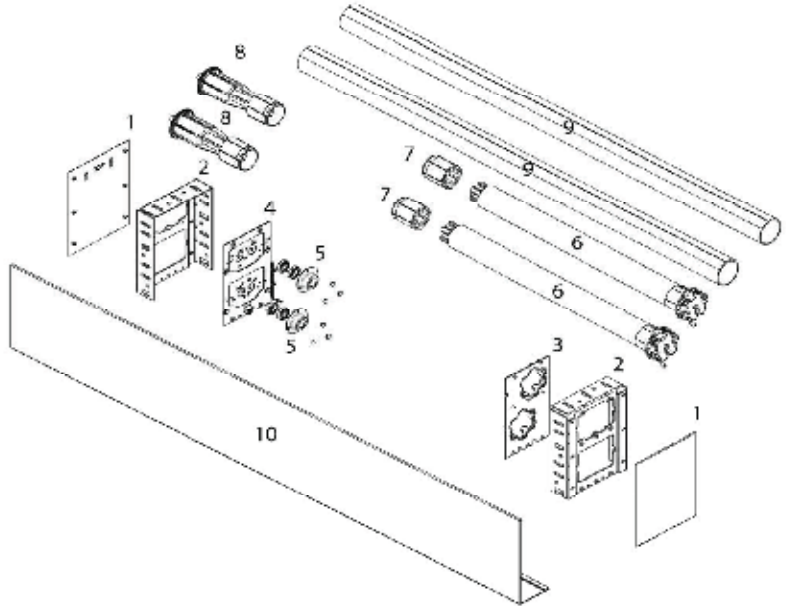

7" Square Fascia System with Somfy LT50 Motor

ZMC 7" Motorized Roller Shade

- SPECIFICALLY DESIGNED FOR ALL INDUSTRIAL AND COMMERCIAL APPLICATIONS THE 7" FASCIA SYSTEM PROVIDES A CLEAN AND MODERN APPEARANCE TO ANY LOCATION
- COMPATIBLE WITH SOMFY LT50 MOTOR ONLY AVAILABLE WITH INTERMEDIATE BRACKETS ALSO
- THE 7" DUO SHADE BRACKETS ALLOWS BOTH FILTERING AND ROOM DARKENING
- COMBINED WITH SIDE CHANNEL TO COMPLETELY ELIMINATE LIGHT PENETRATION WHEN CLOSED
- AVAILABLE IN WHITE, BRONZE & ANODIZED
- LENGTHS ARE 16 FEET

See Price Grid 11 Page 44