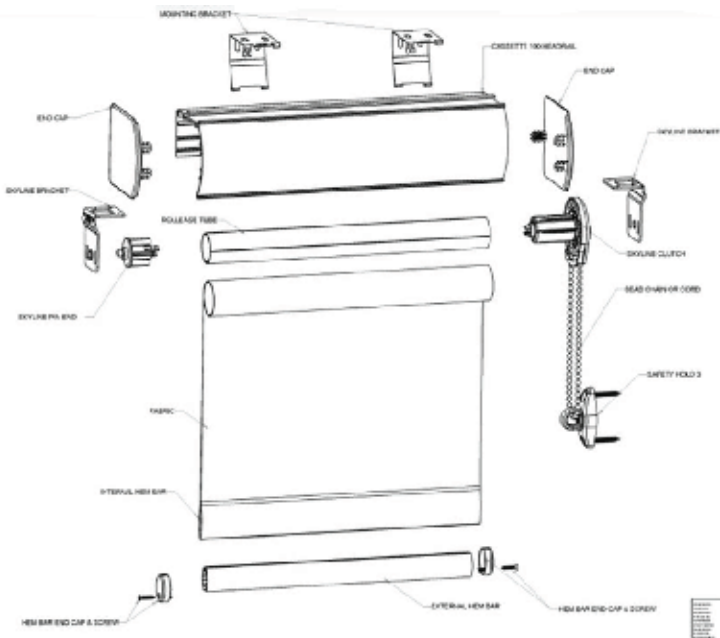

Description	Systems Available	Compatible Clutches	Max Tube Diameter	Max Roll Diameter	Max Window Width	Colors Available	Mounting Brackets
Cassette 100	R-Series	R8, R16, RGAL RGALH 200	2 in (50.8mm)	2.5 in (63.5mm)	16 ft (4.88m)	Anodized, White, Vanilla, Bronze, Black	HDBKT2
Cassette 120	R-Series	R8, R16, RGAL RGALH 200	2 in (50.8mm)	2.870 in (72.90mm)	16 ft (4.88m)	Anodized, White, Vanilla, Bronze, Black	V2BKTXX

Cassette 100