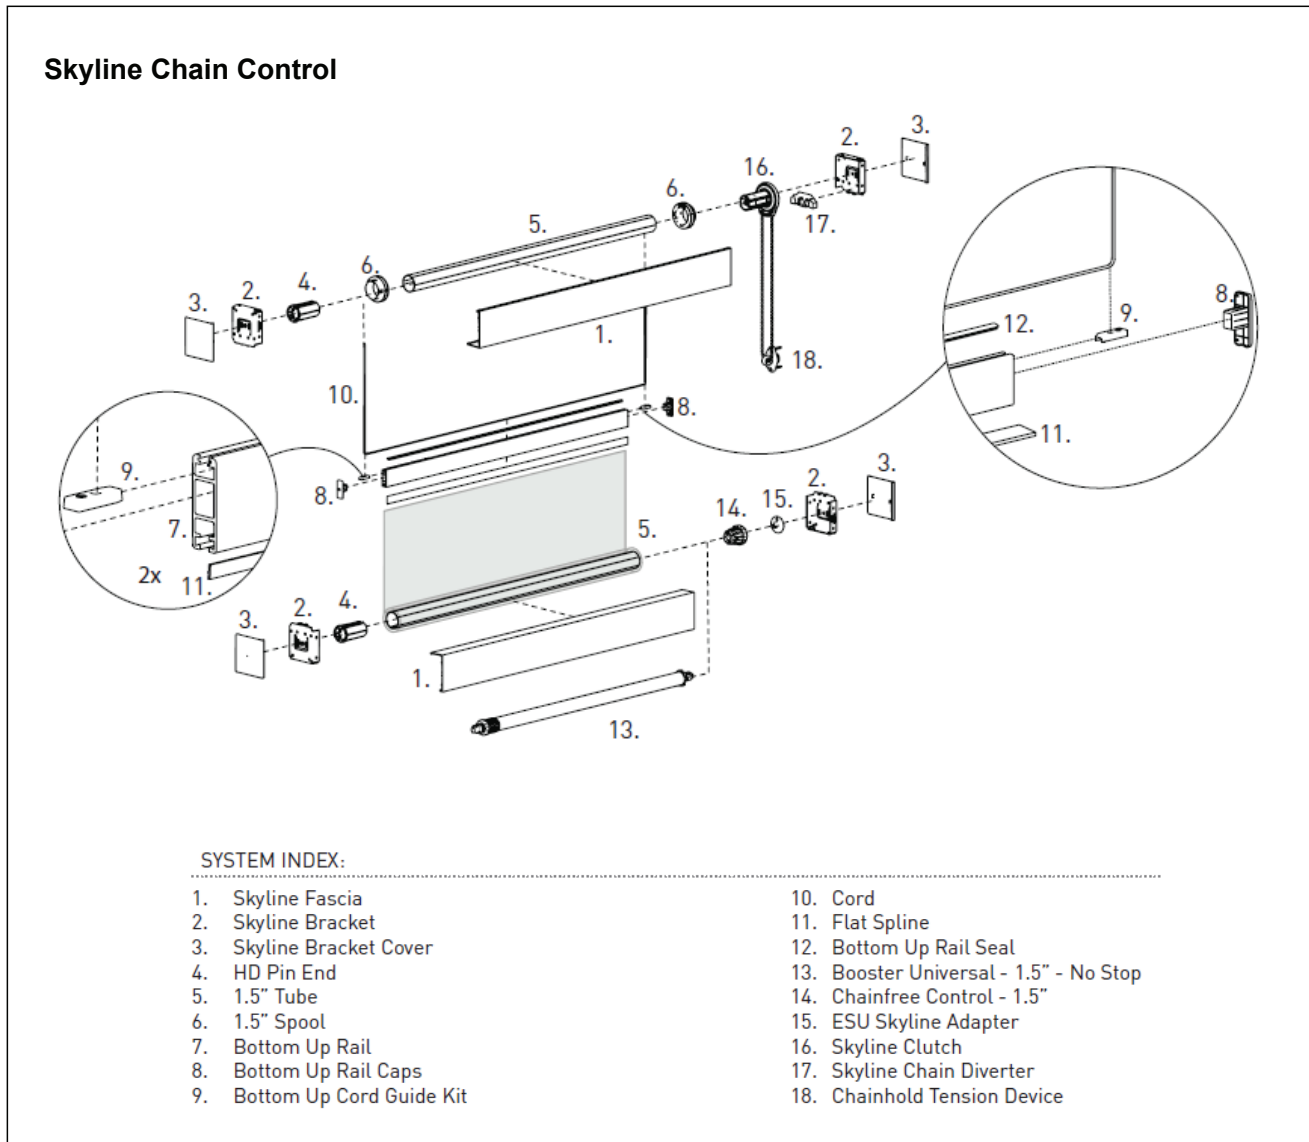

Skyline Bottom Up Roller Shades

Bottom up shades let the light in from the top of the window while shading the bottom section for privacy. This shade utilizes Skyline hardware combined with an innovative cord adjusting system to ensure a self-leveling hem bar. A geared clutch makes the system operation effortless.

See Price Grid 11, Pg 44 for MSRP