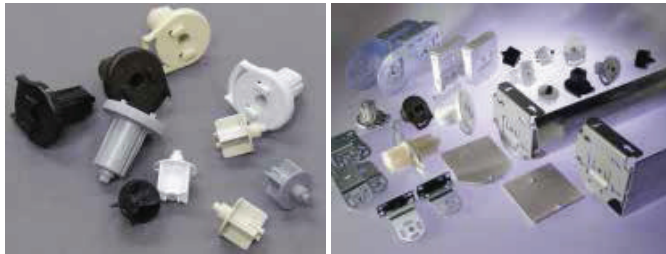

Universal R-Series Bracket

Shown for a Wall Mount Application

Skyline Hardware