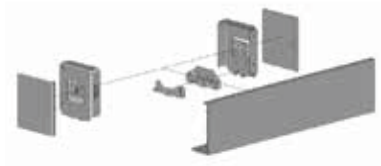

Skyline 3" Fascia