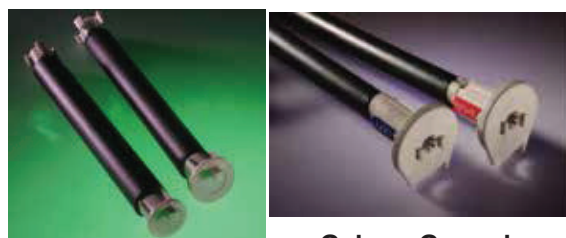

When a shade is lowered, gravity is used to coil a spring attached to the pin-end side of the shade. When the shade is raised the coiled spring assists the operator by reducing the pull force required up to 40%. The pin end spring assists are available with 1 1/2 "tubes.

The clutch side spring assists come in 2 sizes and will also add to the minimum width of the shades. These additions to the minimum width of the shades are usually not an issue as they are used on larger shades anyway.

Rollease Skyline Clutches

R Series Clutches Galaxy Clutches

Outdoor R Series Clutch Skyline Outdoor Clutch

Pin End Spring Assist Galaxy Geared Spring Assist

Spring Assists (continued)

Spring Assist	Tube Diameter	Pull Reduction	Max Drop	Minimum Shade Width	MSRP
R-Series Pin End Spring Assist	1-1/2"	to 40%	116"	24"	Price Grid 11 pg 44
Skyline Pin End Spring Assist	1-1/2"	to 40%	116"	24"	Price Grid 11 pg 44
R-Series & Skyline Spring Assist 36"	1-1/2" & 2"	to 6 lbs.	TBD	58"	Price Grid 11 pg 44
R-Series & Skyline Spring Assist 45"	1-1/2" & 2"	to 6 lbs.	TBD	58"	Price Grid 11 pg 44