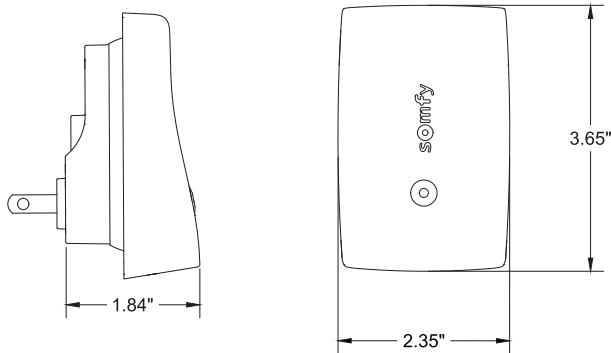

DIMENSIONS:

Item #: 1811403-See Price Grid 12 Pages 46-47

BEST WIRING PRACTICES

Before installing the myLink, make sure that the RTS system is fully operational with all motor limits set and a programmed RTS transmitter. Plan to install one myLink per zone. Actual specification and RF range will vary depending on number of RTS channels and environmental conditions (building materials, RF interference, etc.).

The diagram shown below is meant for illustrative purposes to show the connections from product to product. This device could be used in other configurations than shown below.