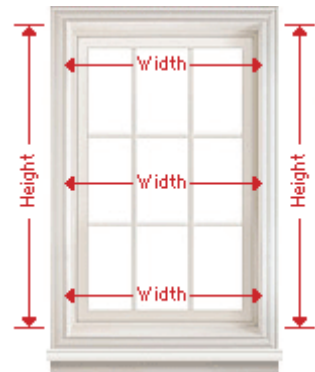

Confirming Measurements

It is standard to order width first and length second. The most common error in ordering roller shades is reversing the width and length measurements. Always confirm that the width is the measurement that goes across from left to right and that the length is the measurement that goes from top to bottom.

Fabric Deductions & Light Gaps

It is extremely important to note when measuring for roller shades that the actual fabric width of the shade will be less than the window measurement provided. To allow for the space that the shade brackets, clutch or motor, and the idler end take up, the factory must make a deduction so that the finished measurement or bracket to bracket measurement of the shade fits into the width dimension provided.

Please note the below deductions taken by the factory for roller shades without valances.

Type of Shade Operation	Fabric Width Deduction
Metal Spring Roller OB	-1"
Metal Spring Roller IB	-1"
R-Series Clutch 1 1/4" tube OB	-1 1/4"
R-Series Clutch 1 1/4" tube IB	-1 3/8"
R-Series Clutch 1 1/2" tube OB	-1 3/8"
R-Series Clutch 1 1/2" tube IB	-1 1/2"
R-Series Clutch 2" tube OB	-1 1/2"
R-Series Clutch 2" tube IB	-1 5/8"
Skyline Clutch OB	-1 1/4"
Skyline Clutch IB	-1 3/8"

Please Note: When a shade is over 100" in width or length an additional 1/8" is deducted from the fabric width

IB Measuring