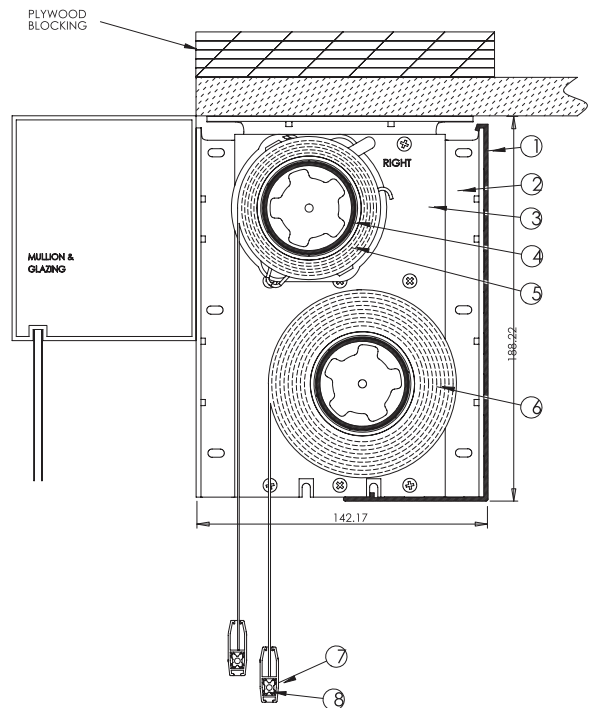

1. NOTES:
1. 7" EXTRUDED ALUMINUM FASCIA
  2. 7" FASCIA BRACKET
  3. INSERT PLATE FOR MOTOR
  4. 2" EXTRUDED ALUMINUM MOTORIZED TUBE
  5. BLACKOUT FABRIC
  6. FABRIC: 3%, 5%, 10% OPENNESS
  7. EXTRUDED ALUMINUM SLIM BOTTOM BAR
  8. SLIM BOTTOM BAR END CAP