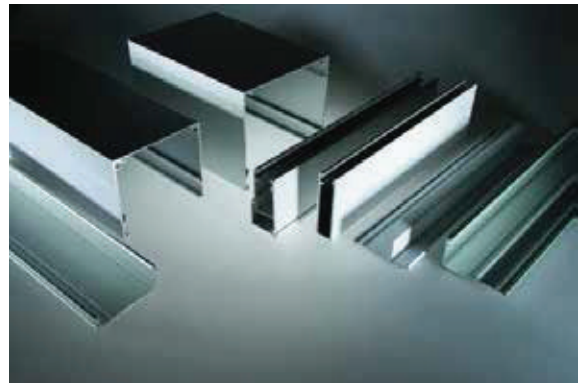

Item Description	Compatible Skyline Clutches	Compatible R-Series Clutches	Max Tube Diameter	Side Channels Available	Max Roll Diameter	Max Roll Diameter w/Bottom Closure	Max Window Width	Colors Available
3 Inch Pocket	N/A	R8, R16	2 in (50.8mm)	No	2.80 in (71.12mm)	2.4 in (60.96mm)	16 ft (4.88m)	Anodized, White
4 Inch Pocket	SL15, SL20, RGALH, SL30, RGAL400H	R16, R24	2 1/2 in (63.5mm)	Yes	3.75 in (95.25mm) 3.70 in (93.98mm)	3.4 in (86.36mm)	16 ft (4.88m)	Anodized, White
5 Inch Pocket	SL15, SL20, RGALH, SL30, RGAL400H	R16, R24, RGAL, RGAL400	3 1/4 in (82.6mm)	Yes	4.75 in (120.65mm)	4.75 in (120.65mm)	16 ft (4.88m)	Anodized, White
6 Inch Pocket	SL20, RGALH, SL30, RGAL400H	R16, R24, RGAL, RGAL400	3 1/4 in (82.6mm)	Yes	5.70 in (144.78mm)	5.5 in (139.7mm)	16 ft (4.88m)	Anodized, White

*For motor selections, see www.rollease.com/systems/roller-shades/motorized-solutions and click on Contract/Pocket Systems