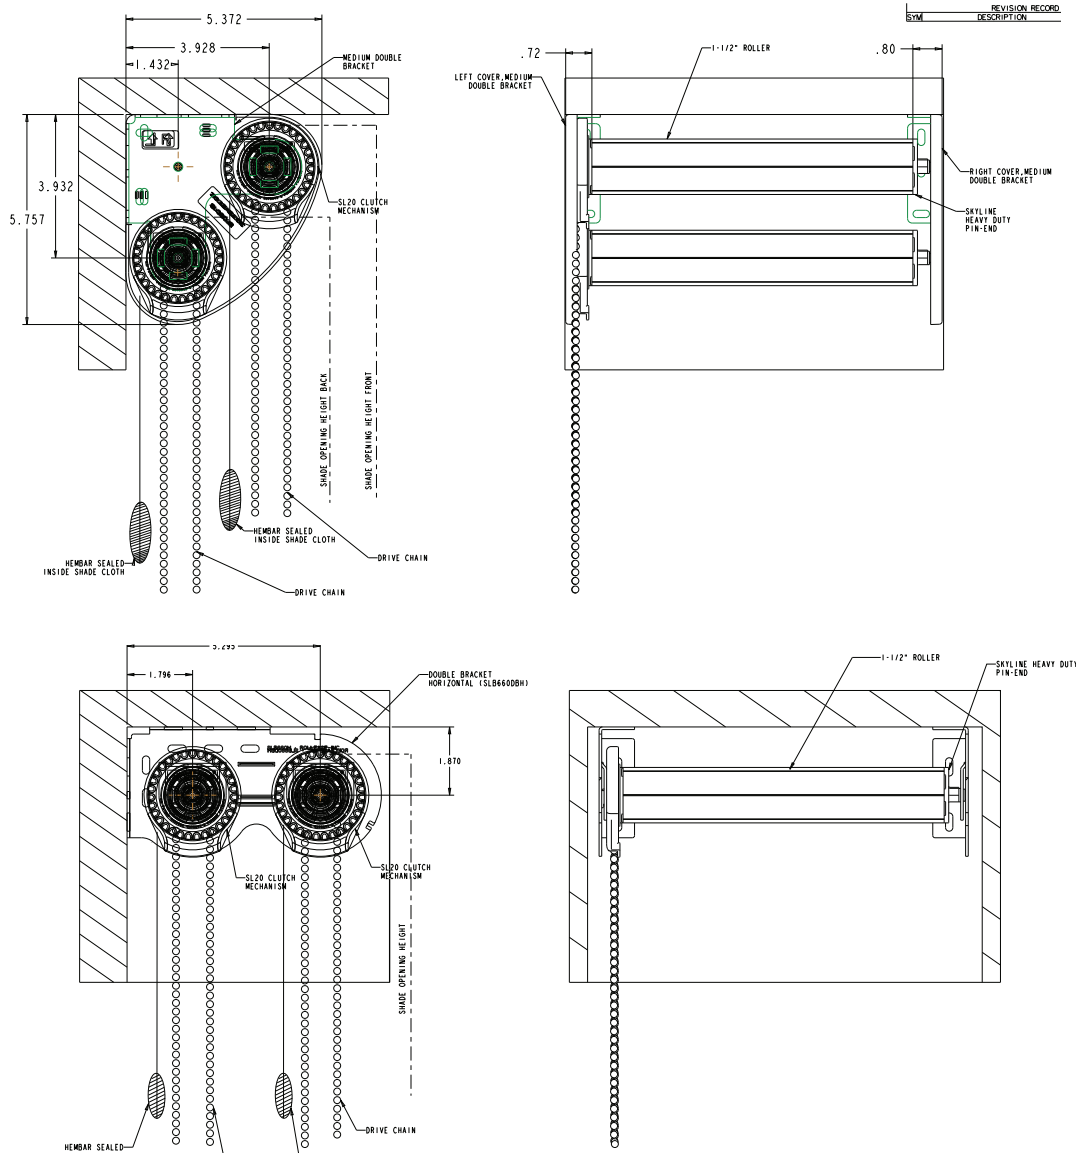

Universal 5" Fascia System

The modularity of the Universal 5" Fascia System offers a variety of different motorized or manual configurations. It also –

- Can be configured for a single large shade (4 3/4" diameter fabric roll) or dual shades (2 3/4" fabric roll),
- Eliminates notching of fascia using chain diverters and guides,
- Minimizes fascia light gap across the header as the top of the fascia is even with the top of the brackets,
- Accepts standard and reverse roll shades easily with reversible mounting fascia,
- Blocks light entering from behind the shades with optional mount of second length of fascia.

The Universal 5" Fascia System is available in white, anodized and bronze finishes and compliments the 3" and 4" Fascia and the Cassette 120. See Price Grid 11 Page 44