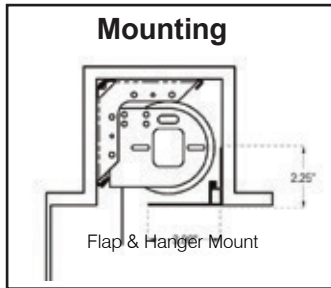

Lower Access Fascia / Flap & Hanger

The lower access fascia/flap & hanger is an aluminum extrusion that is installed at the bottom of a dry soffit to conceal the bottom of the roller shade. One should drill the mount strip wall hanger in the front of the dry wall soffit (pocket). For Pricing See Price Grid 11 Page 45

3" Lower Access Fascia / Flap and Hanger

Flap and Hanger provides a simple solution for concealing either a manual or motorized roller shade from viewers beneath the system. Flap and Hanger is a two-piece unit consisting of a "Hanger" which is mounted to the inside face of a gypsum pocket or soffit and a removable "Flap" which attaches to the hanger to provide a 3" return to conceal the shade mechanism.

Specifications

Material: 0.063" Extruded Aluminum
Color: White, Bronze and Anodized
Length: Available in custom lengths up to 150"

Roll: Available for regular roll and reverse roll shades
Color: White
Mount: Inside only
Minimum Width: 18"
Maximum Width: 240"

See Price Grid 11 Page 45

5" Lower Access Fascia / Flap and Hanger

Roll: Available for regular roll & reverse roll shades
Color: White & Anodized
Mount: Inside or Outside
Minimum Width: 12"
Maximum Width: 192"

See Price Grid 11 Page 45