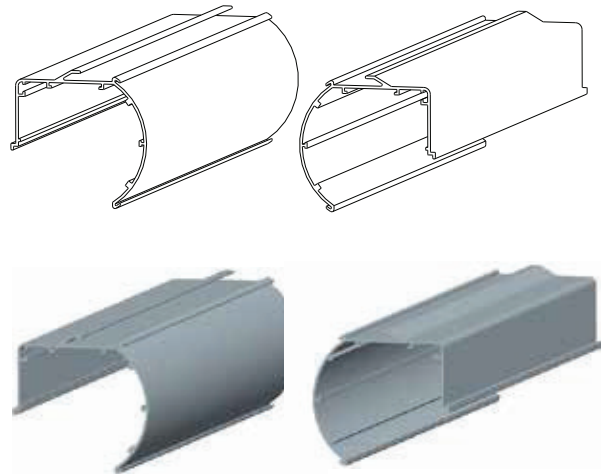

Cassette 100

Cassette 120

Headrail Cassette 100

Headrail Cassette 120

Lower Access Fascia / Flap & Hanger

The lower access fascia/flap & hanger is an aluminum extrusion that is installed at the bottom of a dry soffit to conceal the bottom of the roller shade. One should drill the mount strip wall hanger in the front of the dry wall soffit (pocket). For Pricing See Price Grid 11 Page 45

3" Lower Access Fascia / Flap and Hanger

Flap and Hanger provides a simple solution for concealing either a manual or motorized roller shade from viewers beneath the system. Flap and Hanger is a two-piece unit consisting of a "Hanger" which is mounted to the inside face of a gypsum pocket or soffit and a removable "Flap" which attaches to the hanger to provide a 3" return to conceal the shade mechanism.