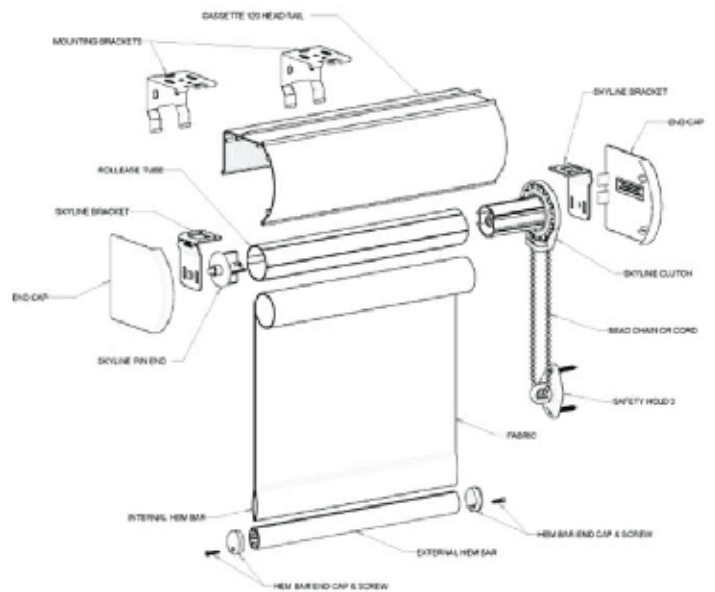

Cassette 100

Cassette 120

Headrail Cassette 100

Headrail Cassette 120

Lower Access Fascia / Flap & Hanger

The lower access fascia/flap & hanger is an aluminum extrusion that is installed at the bottom of a dry soffit to conceal the bottom of the roller shade. One should drill the mount strip wall hanger in the front of the dry wall soffit (pocket). For Pricing See Price Grid 11 Page 45