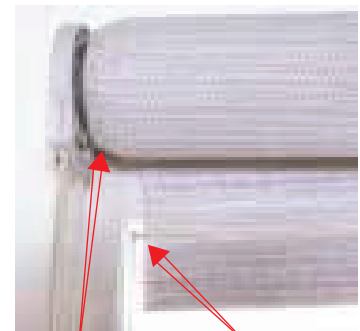

Fabric Tracking & Telescoping

Roller shades that exceed a 3 to 1 length to width ratio meaning the shade is more than 3 times longer than it is wide, may have problems tracking or rolling up straight (think of putting paper towels back on the roll). This tracking issue, commonly referred to as telescoping, is an inherent characteristic of roller shade fabrics and should be explained to the end user.

Railroading

In order to make a shade that is wider than the fabric roll width, the fabric will be railroaded or turned sideways and cut to the width of the shade. Note: when railroaded you may see “curling” on the outer vertical edges of the shade. If curling is objectionable consider using a different wider fabric or battens (See Price Grid 11 page 39)

Wide Shades Shades over 126" may exhibit certain aesthetic characteristics such as smile lines, waves, wrinkling on the tube that could result in permanent damage to the fabric. Please consider speaking to Customer Service about splitting your shade with the use of couplers.

Seams In cases where the fabric is wider *and* longer than the width of the fabric roll, a second piece of fabric will be cut and welded (spliced) to the first fabric piece. A “Roman Look Roller Shade” is a perfect way to hide a seam as Pristine’s joint seams and “Roman Look” seams are practically indistinguishable.

Telescoping and Tracking