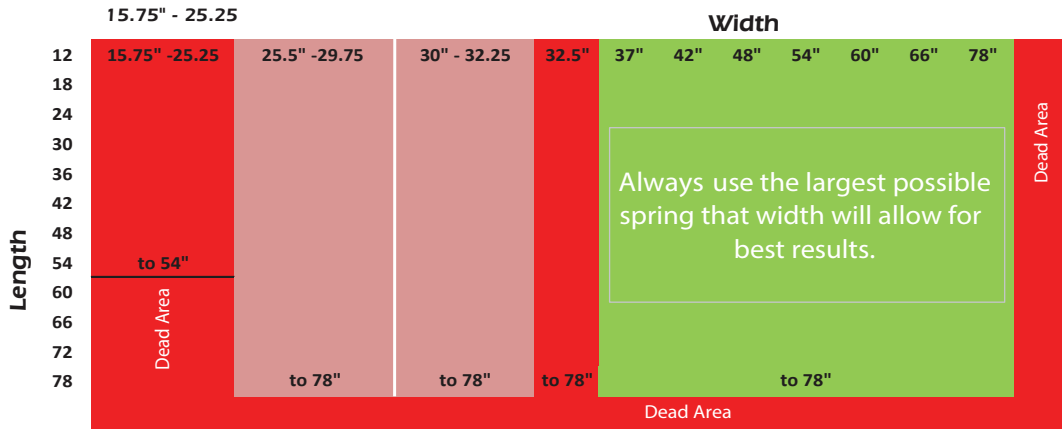

EasySpring Plus Rollershade Chart

No Spring Available	
1.7 X 550mm (1.5")	RE0084400
1.5 X 450mm (1.5")	RE0080500
1.2 X 300mm (1.5")	RE0081400

Spring Size/Bracket Configuration	Spring Selection	Stopper (Idler)	Minimum Roller Shade Width (inches)
38mm (1.5") with Adj. wheel bkacket	1.2mmX300mm RE0080400	Regular 1.5" RE0081400	25 7/8
38mm (1.5") with Adj. wheel bkacket	1.5mmX450mm RE0080500	Regular 1.5" RE0081400	32 1/2
38mm (1.5") with Adj. wheel bkacket	1.7mmX550mm RE0084400	Regular 1.5" RE0081400	36 5/8
38mm (1.5") with Non Adj. wheel bkacket	1.2mmX300mm RE0080400	Regular 1.5" RE0081400	24 7/8
38mm (1.5") with Non Adj. wheel bkacket	1.5mmX450mm RE0080500	Regular 1.5" RE0081400	31 1/2
38mm (1.5") with Non Adj. wheel bkacket	1.7mmX550mm RE0084400	Regular 1.5" RE0081400	35 5/8