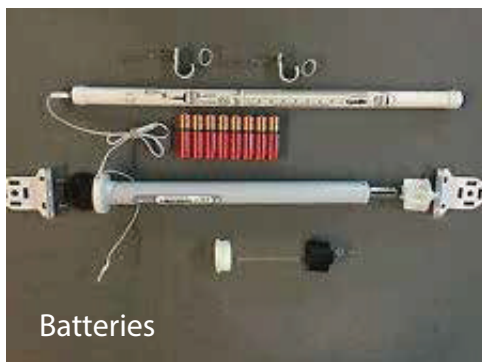

Minimum Width: w/o fascia 16" with fascia 17"

Maximum Width: 96"

Somfy R28 RTS battery motor

Includes:

Battery wand

Battery wand mounting clips

8 lithium AA batteries

See Price Grid 12 Page 46-47