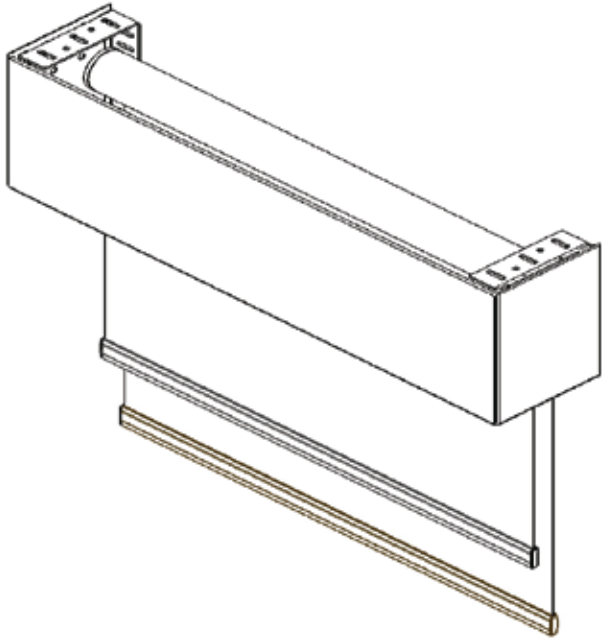

7" Square Fascia System