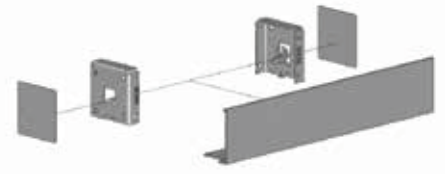

Roller Shade Valance Enclosure Options

3" & 4" Uncovered Square Aluminum Fascia Valance

The 3" & 4" Square Aluminum Fascia Valance is a "L" shaped aluminum extrusion that covers the front and bottom of the roller. The valance option locks to its brackets with snap-in fittings. The roller is concealed behind this valance and the bottom of the shade drops from the back of the valance when lowered.

Roll: Available for regular roll only
Color: White, Vanilla, Bronze, Black & Anodized
Mount: Inside or Outside
Maximum Width: 144"
See Price Grid 11
Page 44

3" R Series Square Fascia