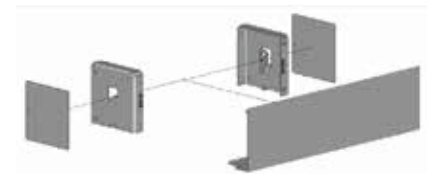

4" R Series Fascia

3", 4" & 5" Fabric Wrapped Square Fascia Valance

The 3" & 4" Fabric Wrapped Square Fascia Valance are the Square Aluminum Fascia Valances listed above, but include fabric matching the roller shade wrapped around the aluminum extrusion. This innovative upgrade option provides a warm look for any room. As described above with the Square Fascia Valance, this option covers the front and bottom of the roller and locks to its brackets with snap-in fittings. The roller is concealed behind this valance and the bottom of the shade drops from the back of the valance when lowered.

Roll: Available for regular roll only Valance
Color: fabric matches shade fabric
Mount: Inside or Outside
Maximum Width: 144"

See Price Grid 11
Page 44