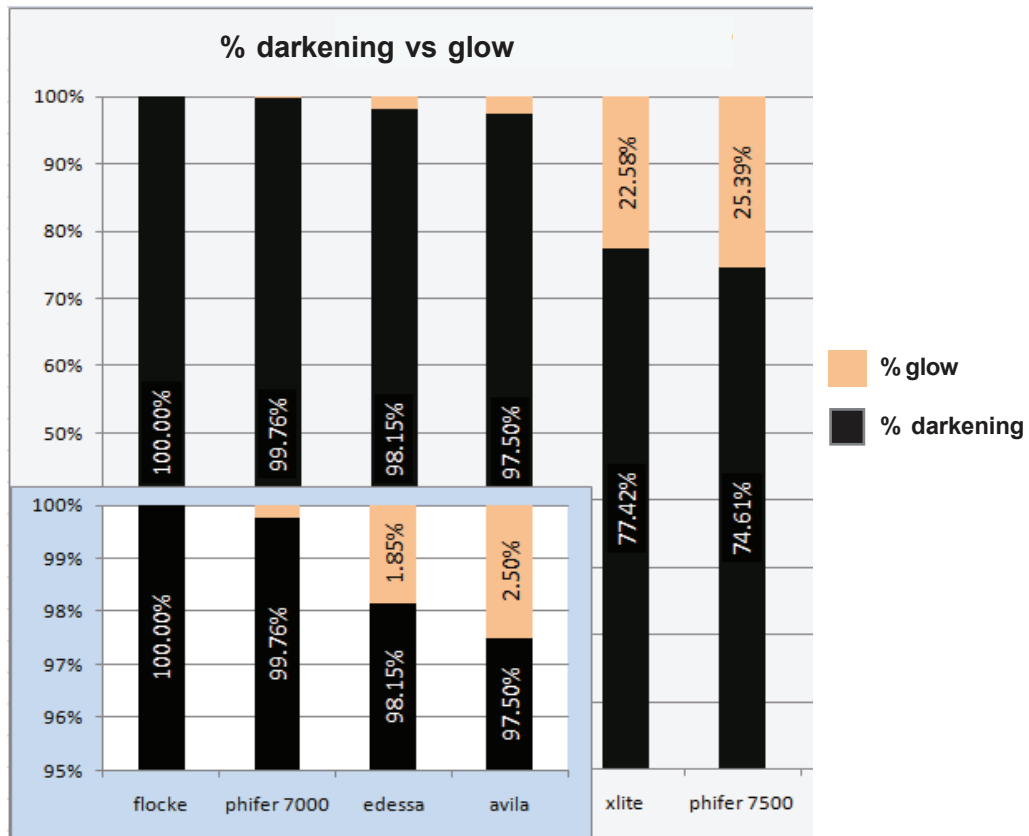

The Glow Effect

This is a magnification of the top 5% of the chart

Shade Roll-Up Diameters

Fabric thickness will vary. The table below is based on a fabric with a thickness of .020 inches

Drop			Tube Outside Diameter					Inches	mm
			1.25	1.50	2.00	2.50	3.25		
cm	Inches	Feet	32	38	50	63	83		
30	12	1	1.37	1.60	2.07	2.56	3.30	Shade Diameter Fully Raised	
61	24	2	1.47	1.69	2.15	2.62	3.34		
91	36	3	1.57	1.78	2.22	2.68	3.39		
122	48	4	1.67	1.86	2.29	2.73	3.43		
152	60	5	1.76	1.94	2.35	2.79	3.48		
183	72	6	1.84	2.02	2.42	2.84	3.52		
213	84	7	1.92	2.10	2.48	2.90	3.56		
244	96	8	2.00	2.17	2.54	2.95	3.61		
274	108	9	2.08	2.24	2.60	3.00	3.65		
305	120	10	2.15	2.30	2.66	3.05	3.69		
335	132	11	2.22	2.37	2.71	3.10	3.73		
366	144	12	2.29	2.43	2.77	3.15	3.77		
396	156	13	2.35	2.49	2.82	3.20	3.81		
427	168	14	2.42	2.56	2.88	3.24	3.85		

Fascia System	Largest Allowable Shade Diameter
	Inches
Cassette 100	1.95
Cassette 120	2.25
R-Series Fascia, 3"	2.75
SL Fascia, 3'	2.75
Contract Pocket, 3"	2.75
R-Series Fascia, 4"	3.75
SL Fascia, 4"	3.75
Contract Pocket, 4"	3.75
Contract Pocket, 5"	4.75
Contract Pocket, 6"	5.75