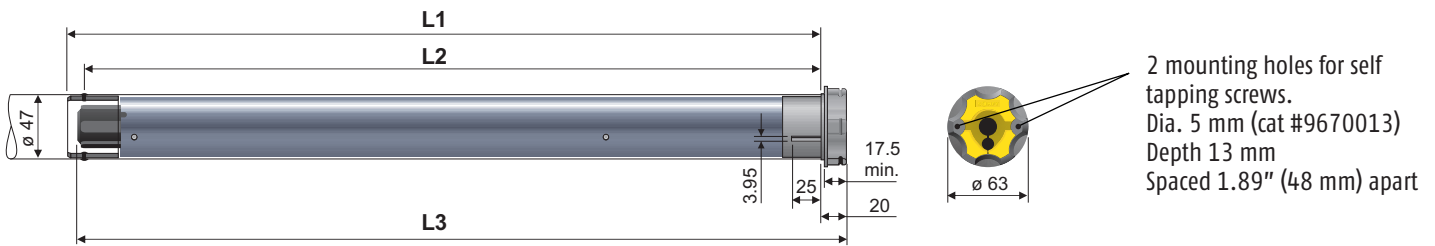

Radio Technology Somfy® RTS > LT50 Altus® RTS

LT50 Altus® RTS Star Head

506S2	1032500	535A2	1037509
510S2	1037501	540R2	1037510
525A2	1043287	550R2	1037511
530R2	1037507		

Radio Technology Somfy® (RTS) allows for wireless radio control of motorized window coverings via the RTS family of controls.

Technical features

Voltage Supply	AC	Temperature Working Range	14°F to 104°F (-10°C to 40°C)
Index Protection Rating	IP 44	Insulation Class	Class 1 for 120V
Limit Switch Type	Electronic RTS	Antenna	Integrated into power cord. Must be at least 12 inches and must not come in contact with metal
Limit Switch Capacity	250 Turns		

Dimensions

	506S2	510S2	525A2	530R2	535A2	540R2	550R2
L1	23.82 in (605 mm)	25.79 in (655 mm)	25.79 in (655 mm)	25.79 in (655 mm)	26.57 in (605 mm)	26.57 in (605 mm)	26.57 in (605 mm)
L2	23.23 in (590 mm)	25.20 in (640 mm)	25.20 in (640 mm)	25.20 in (640 mm)	25.98 in (660 mm)	25.98 in (660 mm)	25.98 in (660 mm)
L3	24.13 in (613 mm)	26.10 in (663 mm)	26.10 in (663 mm)	26.10 in (663 mm)	26.89 in (683 mm)	26.89 in (683 mm)	26.89 in (683 mm)
Cable Length	6.5 ft (2 m)	6.5 ft (2 m)	12.3 ft (3.75 m)	6.5 ft (2 m)	12.3 ft (3.75 m)	6.5 ft (2 m)	6.5 ft (2 m)