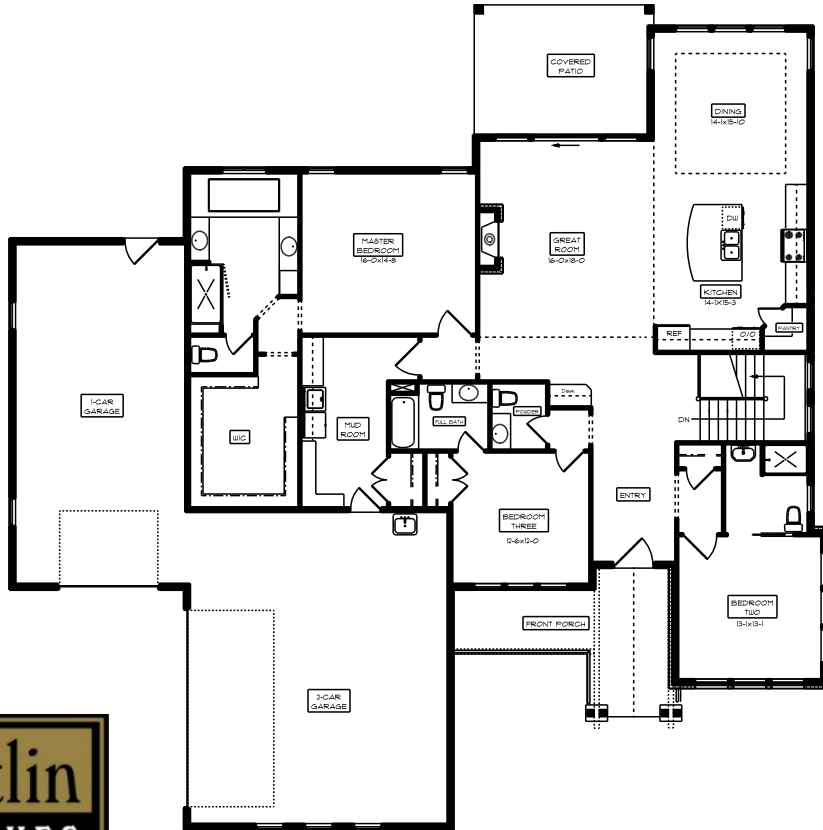

The Hewitt

Street View

2,403 Fin Sq Ft
(Above Grade)

74-9 Wide x 73-6 Deep
Price Group: C Plan Number: 2200

Design owned by Rentfrow Design, LLC.

MAIN FLOOR PLAN
2403 FinSqFt