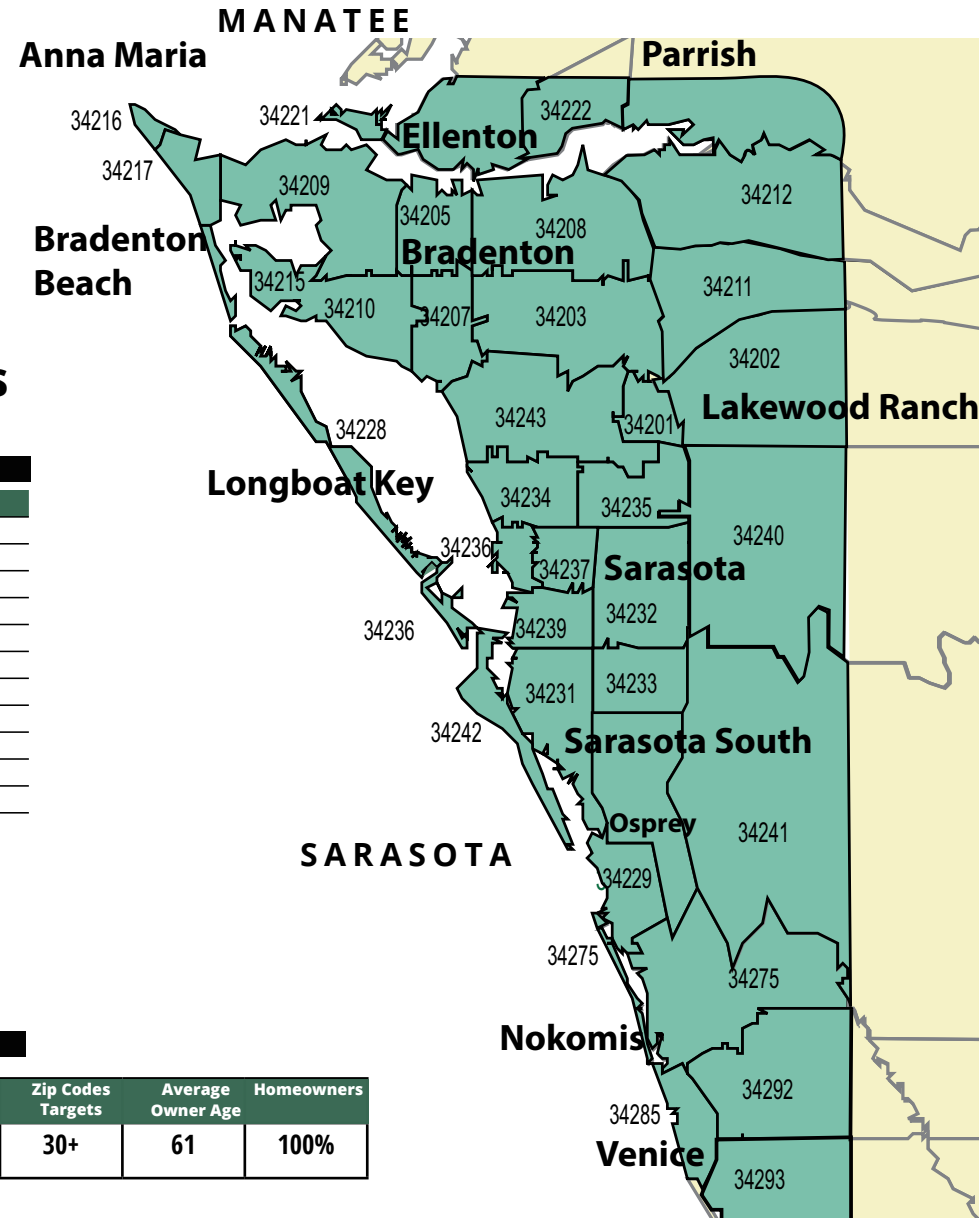

Demographics Average

Average Net worth	Average Income	Average Home Value	Zip Codes Targets	Average Owner Age	Homeowners
$578,000	$95,000	$372,000	30+	61	100%