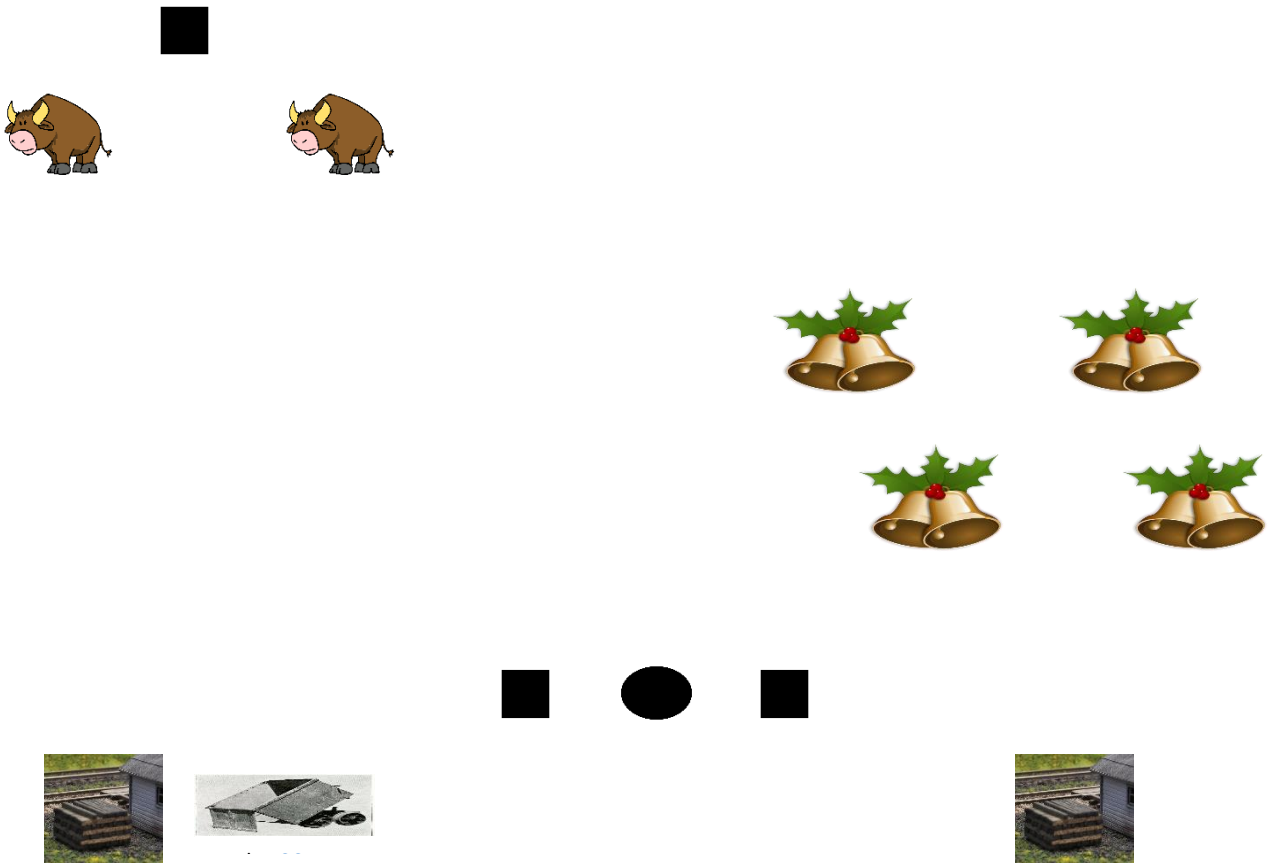

Holiday Shoot 2018

Bay 1 Stage 1

The Mine

Rifle 10 RNS Staged On Left Tie Pile

Pistols 5 RNS Each Holstered

Shotgun 4+ RNS Staged On Right Tie Pile

Shooter Starts: Behind Left Tie Pile. Hands holding jingle bells.

Shooter Says: "Jingle Bells"

ATB SWEEP TARGETS FROM EITHER DIRECTION, THEN DOUBLE TAP CENTER. REPEAT. MOVE PAST ORE CART. WITH PISTOLS SAME INSTRUCTIONS AS RIFLE. MOVE TO RIGHT TIE PILE, ENGAGE SHOTGUN TARGETS ANY ORDER, MUST FALL TO COUNT

Holiday Shoot 2018

Bay 2 Stage 2

Wagon

Pistol 5 RNS Each Holstered

Rifle 8 RNS Staged On Wagon

Shotgun 4+ RNS Staged On Crate

Shooter Starts: At Gun Of Choice. Hands on hat.

Shooter Says: "Rudolph The Red Nosed Reindeer"

ATB WITH RIFLE SWEEP THE TARGETS TWICE FROM EITHER DIRECTION.

PISTOLS, CONTINUOUS NEVADA SWEEP STARTING ON EITHER END.

SHOTGUN ANY ORDER ALL MUST FALL TO COUNT

Holiday Shoot 2018

Bay 3 Stage 3

The Outhouse