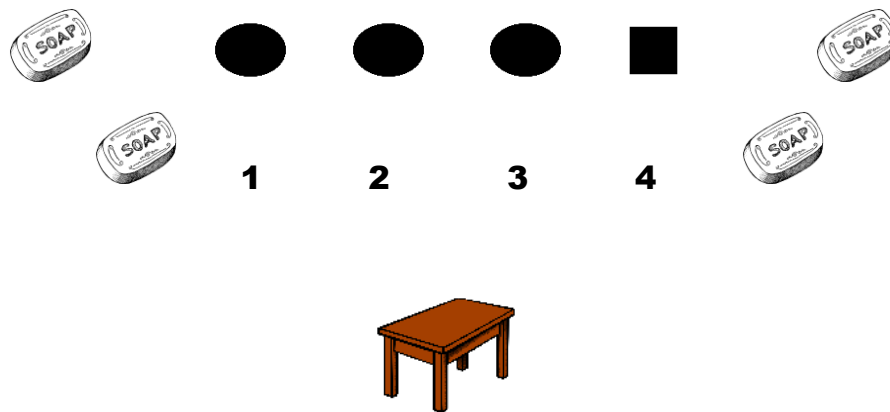

SHOOTER SAY: "HARK! THE HEARLD ANGELS SING"

ATB PISTOL #1 LOAD; ENGAGE TARGET ONCE. MOVE TO POSITION #2 LOAD; ENGAGE TARGET TWICE. MOVE TO POSITION #3 LOAD; ENGAGE TARGET 3 TIMES. MOVE TO POSITION 4 ENGAGE SHOTGUN TARGETS ANY ORDER. FIRST FOUR ROUNDS COME OFF TABLE, THEN OFF BODY.

Holiday Shoot 2018

Bay 10 Stage 10

Bath/Brothel

SHOOT GUNS IN ANY ORDER

Rifle 10 RNS Staged On Center Table

Shotgun 4 RNS ONLY!! Staged On Center Table

Pistols 5 RNS Each Holstered

Shooter Starts: At Table Holding Christmas Package