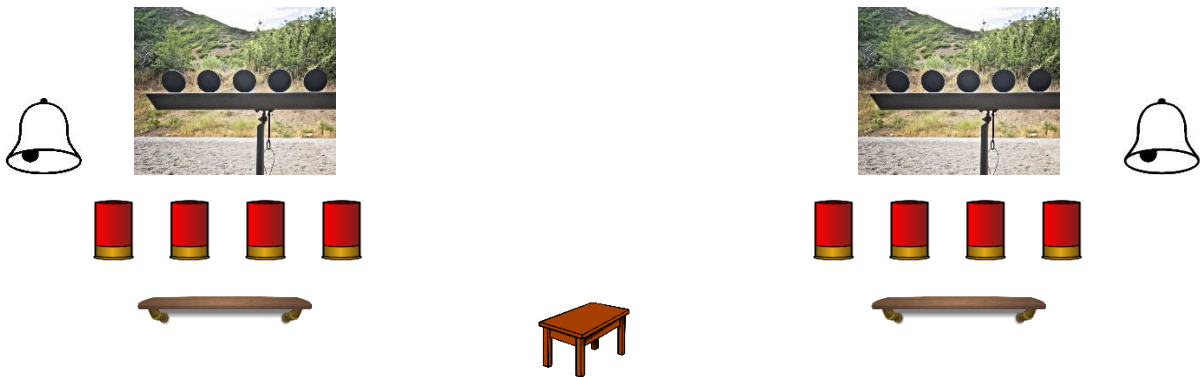

Shooter Says: "Jingle Bells"

ATB SWEEP TARGETS FROM EITHER DIRECTION, THEN DOUBLE TAP CENTER. REPEAT. MOVE PAST ORE CART. WITH PISTOLS SAME INSTRUCTIONS AS RIFLE. MOVE TO RIGHT TIE PILE, ENGAGE SHOTGUN TARGETS ANY ORDER, MUST FALL TO COUNT

Holiday Shoot 2018

Bay 2 Stage 2

Wagon

Pistol 5 RNS Each Holstered

Rifle 8 RNS Staged On Wagon

Shotgun 4+ RNS Staged On Crate

Shooter Starts: At Gun Of Choice. Hands on hat.

Shooter Says: "Rudolph The Red Nosed Reindeer"

ATB WITH RIFLE SWEEP THE TARGETS TWICE FROM EITHER DIRECTION.

PISTOLS, CONTINUOUS NEVADA SWEEP STARTING ON EITHER END.

SHOTGUN ANY ORDER ALL MUST FALL TO COUNT

Holiday Shoot 2018

Bay 3 Stage 3

The Outhouse

Rifle 10 RNS Staged on Center Table

Pistols 5 RNS Each Holstered

Shotgun Staged On Either Shelf Use As Needed For Plate Make-up

SHOOTER STARTS: IN FRONT OF OUTHOUSE; HOLDING ROLL OF TOILET PAPER

SHOOTER SAYS: "JOY TO THE WORLD"