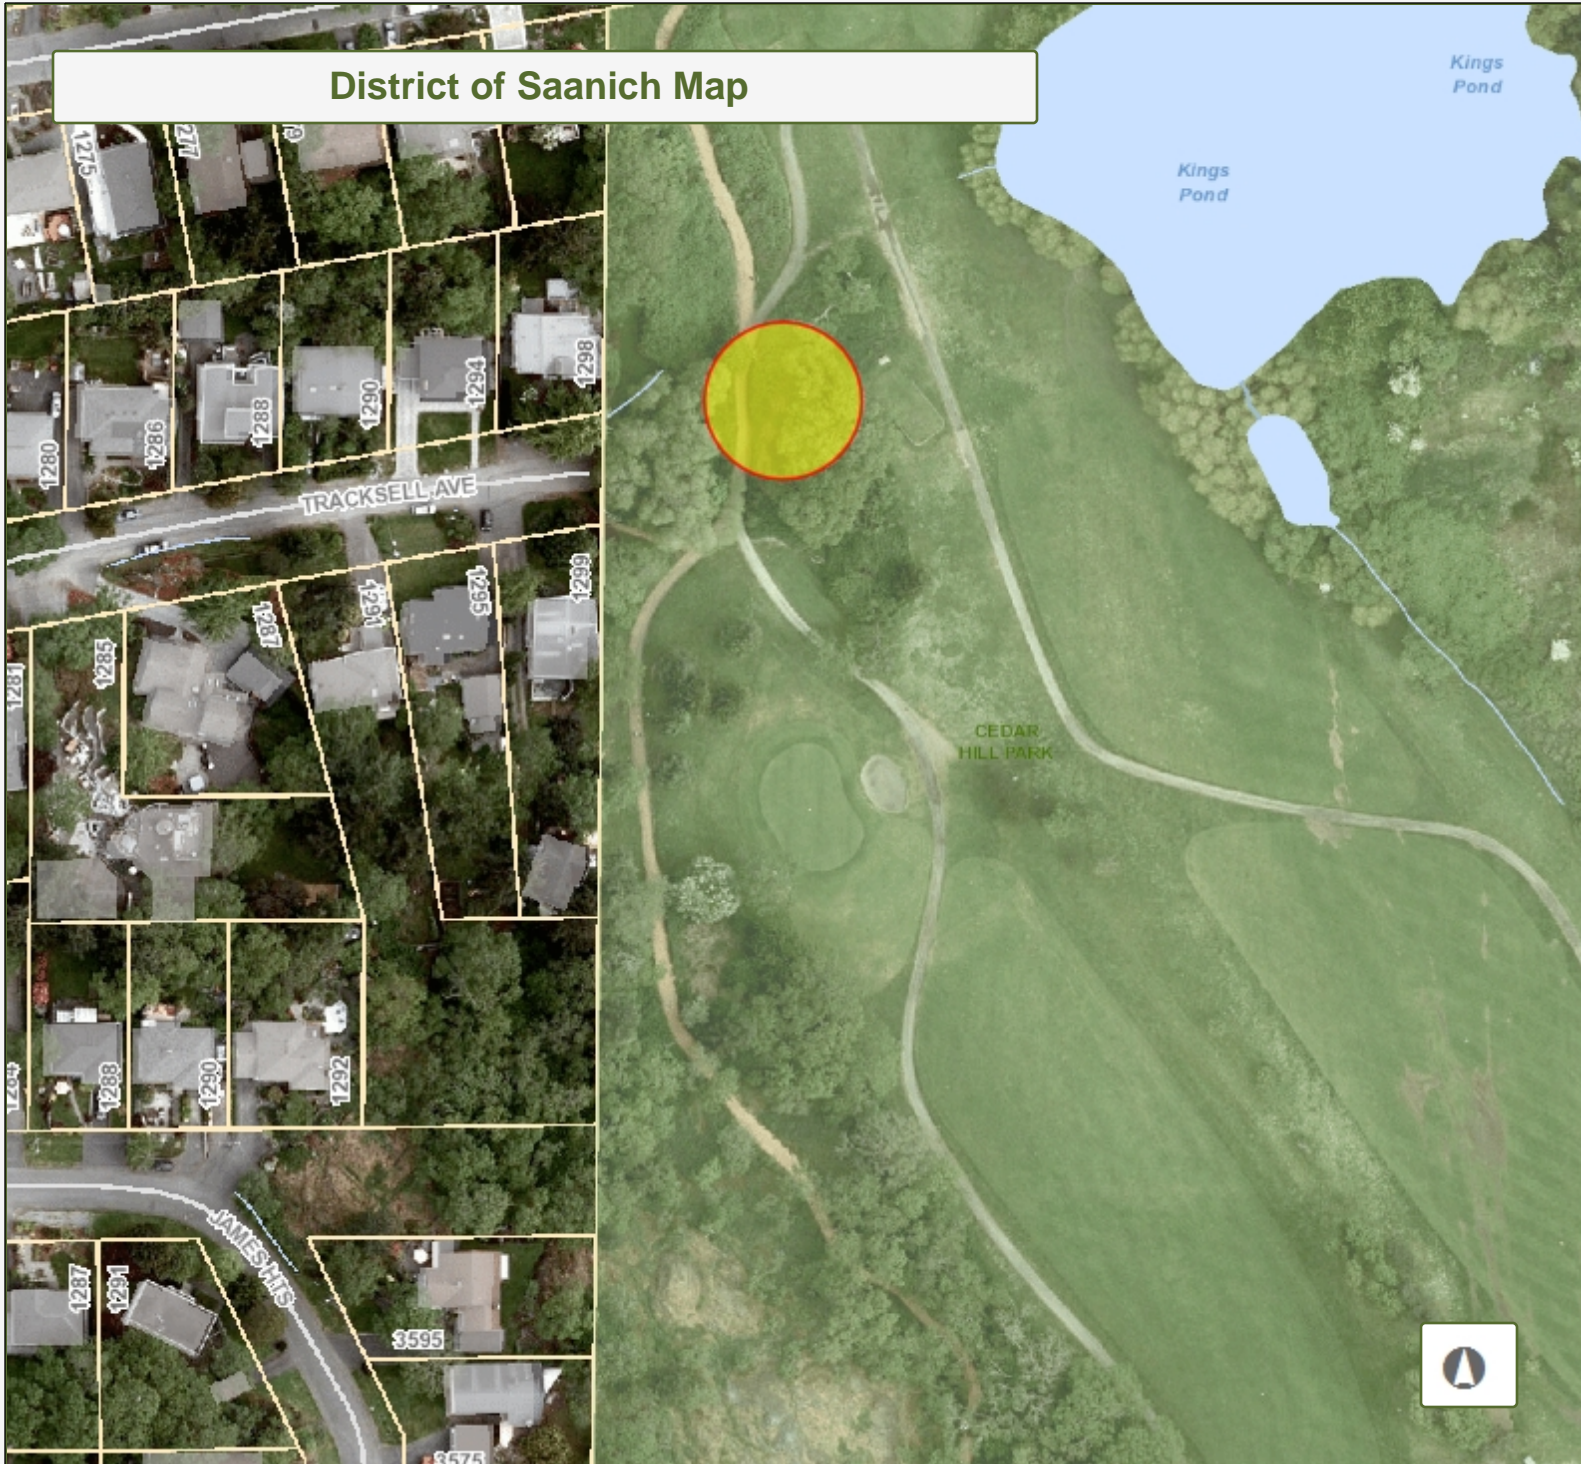

District of Saanich Map

Legend

- Building
- Municipal Boundary
- Streets
 - Other
 - Highway
 - Major
 - Collector
- Water Course
 - Man-made
 - Natural
- Water Body
- Parks
- Parcel

Date Produced:
7/13/2017 7:36:49 AM

1: 1,384

This map is for general information purposes and should not be considered authoritative for any purpose. Accuracy, currency and precision are not guaranteed.