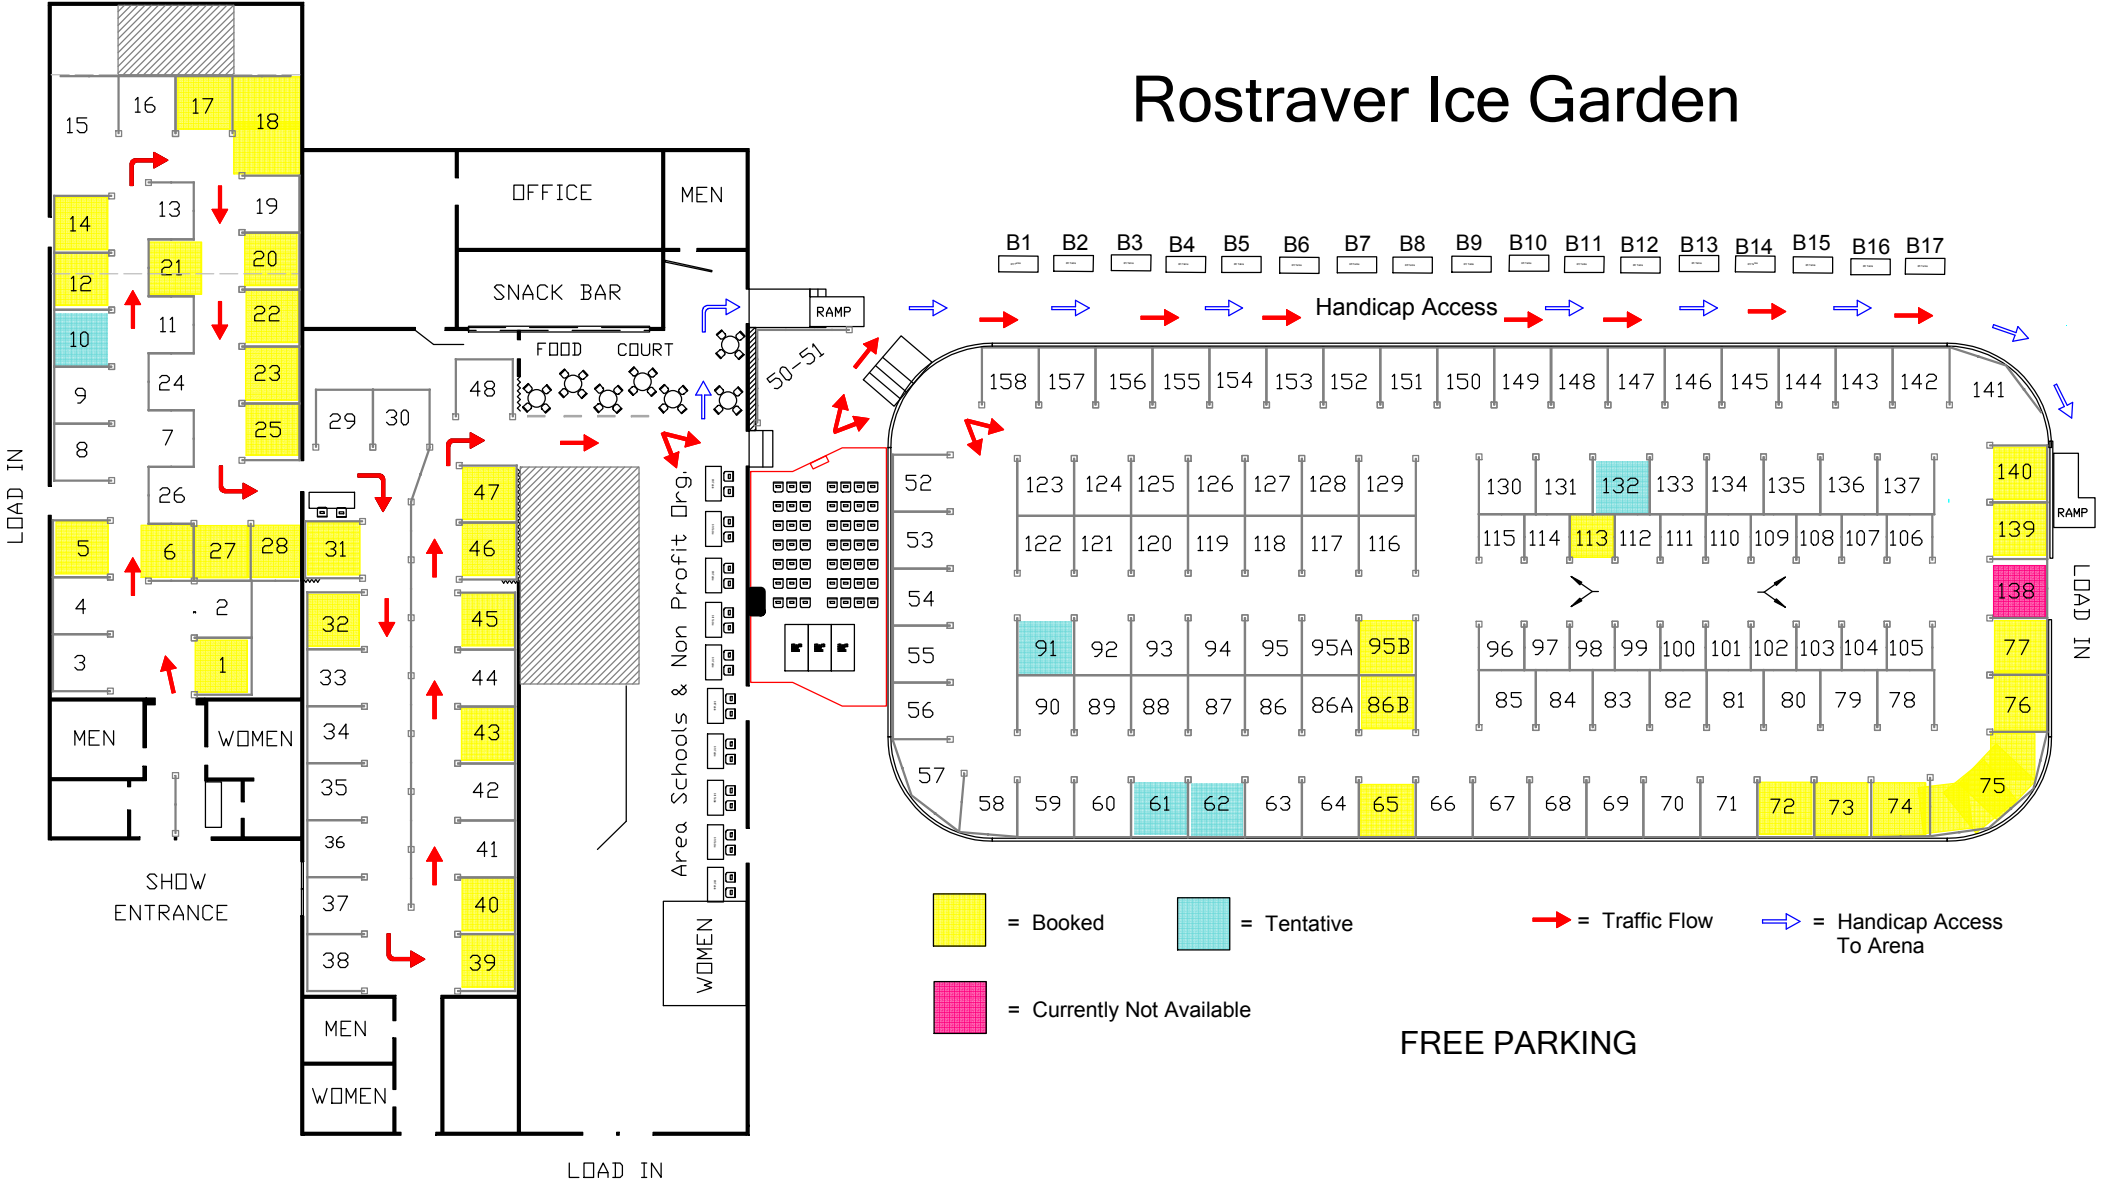

# Rostraver Ice Garden

- = Booked
- = Tentative
- = Currently Not Available
- = Traffic Flow
- = Handicap Access To Arena

FREE PARKING