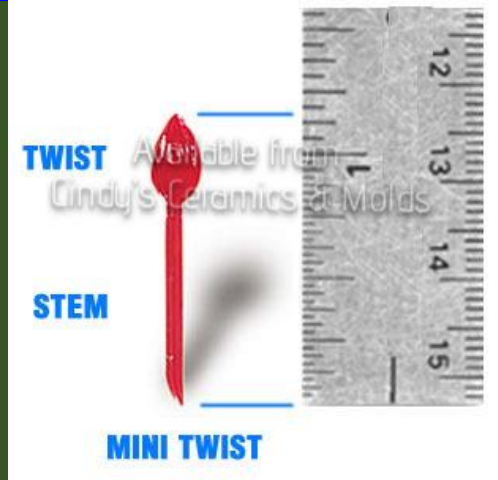

Item Number	Description	Size (Inches)	Price
			
Color Availability for Twist & Pinlite bulbs (left to right): Aqua, Blue, Clear, Green, Orange, Pink, Purple, Red, Gold (Yellow)			

Stem: 0.0625
Diameter by
0.75 Long