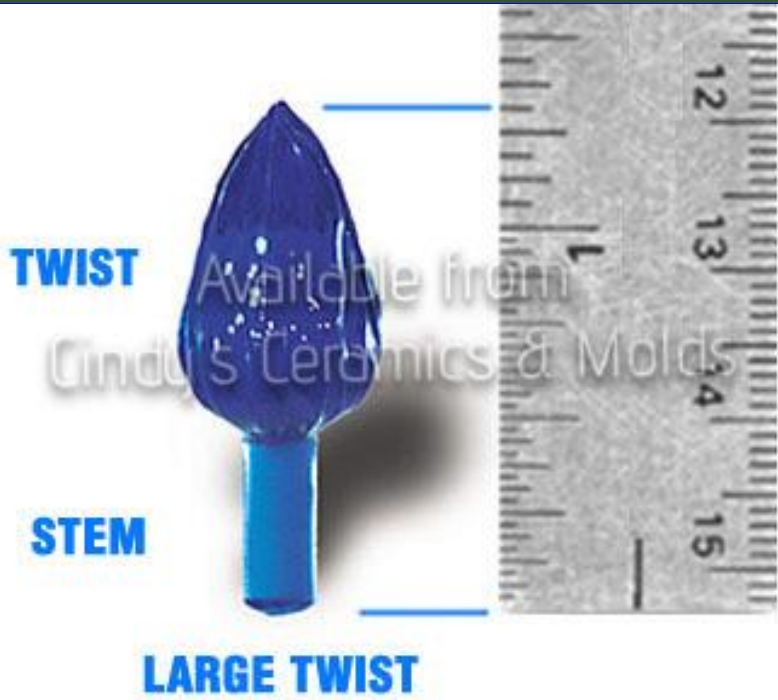

Medium Twists
 Packages are approximately 80 Bulbs

Stem: 0.1875
 Diameter by
 0.4375 Long
 Bulb is 0.625
 high by
 0.375
 Diameter

Twist-M-AST	Medium Twists: Assorted Colors (All colors shown below)	6.75
Twist-M-AQ	Medium Twists: Aqua	6.75
Twist-M-B	Medium Twists: Blue	6.75
Twist-M-C	Medium Twists: Clear	6.75
Twist-M-GD	Medium Twists: Gold (Yellow)	6.75
Twist-M-GR	Medium Twists: Green	6.75
Twist-M-O	Medium Twists: Orange	6.75
Twist-M-PK	Medium Twists: Pink	6.75
Twist-M-PP	Medium Twists: Purple	6.75
Twist-M-R	Medium Twists: Red	6.75

Twist-M-BK

6.75

Small Twists: "Black" (Shines a light gray when illuminated, a deep gray when not)
Packages are Approximately 50 Bulbs

Stem: 0.1875
Diameter by
0.4375 Long

Bulb is 0.875
high by 0.5
Diameter