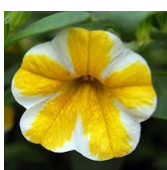

Lemon Slice