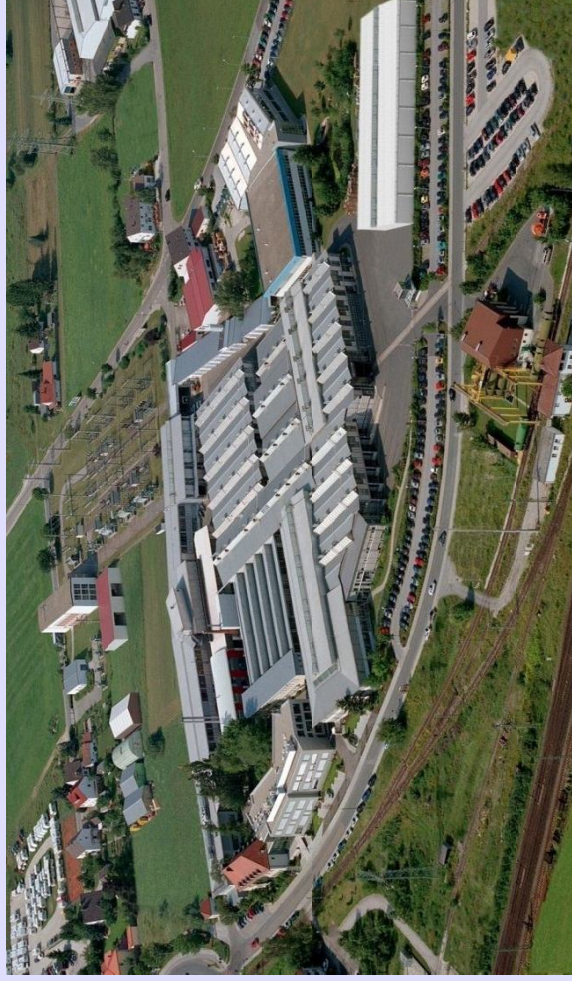

# DEHN History

- **DEHN HQ located at Neumarkt Germany / in Bavaria region, 45 km from Nuremberg**
- **Having 11 Subsidiaries and presence in more than 80 Countries**
- **DEHN India is the 11<sup>th</sup> subsidiary, located at Gurgaon / close to IGIA**
- **In 1954 - Launch of 1<sup>st</sup> Generation SPD for Power Supply**
- **In 1983 - Launch of 1<sup>st</sup> Generation Combined SPD for Power Supply**