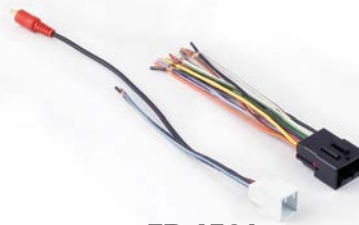

FD-4506
Ford amplifier integrator plug
• 98-03 Grand Marquis • 01-03 Escape
• 98-03 Continental • 98-01 Town Car
• 98-01 Crown Victoria
• Plugs into car harness
S # H455