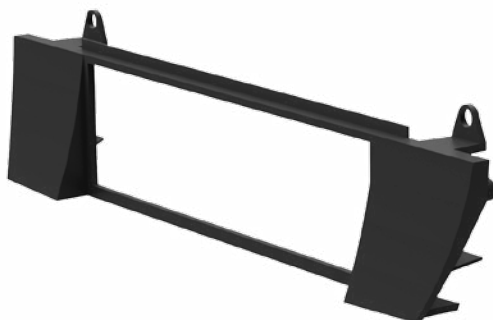

BMW-K0308

2003-2008

BMW

Z4

(For Vehicle Specifics See Pg 42)
S # 108

- Soft Texturized Rubber Coated High Grade ABS Plastic
- Precise Contour to Match Factory Dashboard
- Radio Trim Bezel
- Accommodates Single DIN Size Unit
- Illustrated Instructions for Easy Installation

Harness:

EURO-11010 / EURO-11009M

Antenna Adapter:

EURO-A106 / EURO-A107