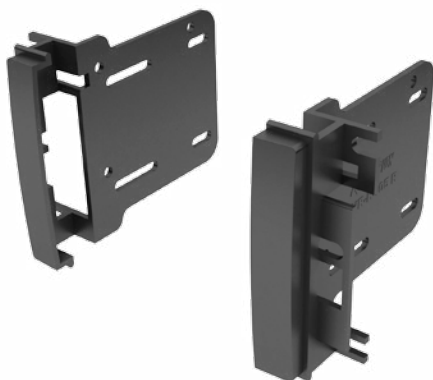

**Harness:**

CHR-1638 / CHR-4644

**Antenna Adapter:**

CHR-A16 / CHR-A17

**CHR-K0710B**  
2007-2011  
**Chrysler**  
**Dodge**  
**Jeep**  
**VW**

(For Vehicle Specifics See Pg 42)  
S # 67

- Soft texturized rubber coated High Grade ABS Plastic
- Precise contour to match factory dashboard
- Illustrated instructions for easy installation
- All Necessary hardware included