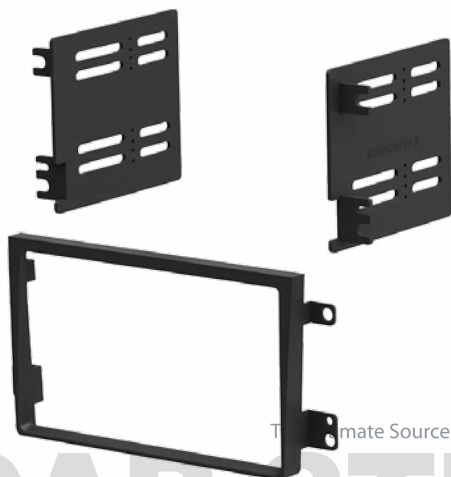

HON-K0711DD
2007-2011
Honda
Element

(For Vehicle Specifics See Pg 48)
S # 171

- Soft Texturized Rubber Coated High Grade ABS Plastic
- Precise Contour to Match Factory Dashboard
- Designed to Accommodate Double DIN Units
- Provides Custom Radio Install Appearance
- Illustrated Instructions for Easy Installation
- All Necessary Hardware Included

Harness:
HON-1806 / HON-1807M

Antenna Adapter:
HON-A106 / HON-A107

The Ultimate Source for
CAR STEREO MOUNTING DASH KITS