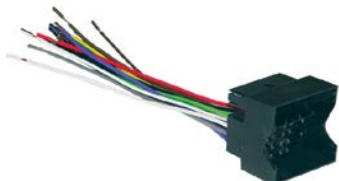

EURO-11010
BMW / VW / AUDI
BMW 5 SERIES / AUDI 02-UP / VW DOUBLE DIN
• Plugs into factory harness
S # H445