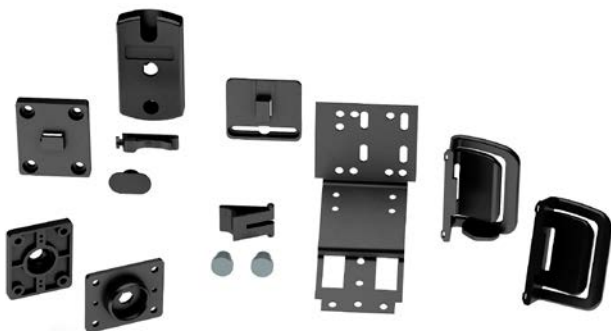

HOUSING. ADAPTERS. EXTENSIONS. BRACKETS

SP-DE65
Stackable 6 1/2" Speaker
Depth Extender
(1/2" Depth-Up)
S # 56

UABP-1212
12"x12"x1/8"
Universal ABS Black Panel
ABS Black Panel for Custom
Installation
Texture Front, Smooth Back
S # 40

UMB-555

Universal Mounting Bracket
Designed to Mount:
Portable GPS Devices, Satellite Radios, MP3 Players, Cell
Phones, RF Modulated Display,
XM Radio/CD Changer Display
S # 63