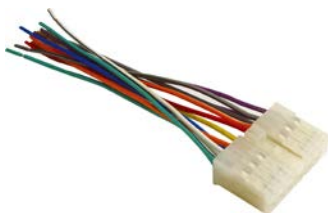

JP-1623M
JEEP
88-96 (male plug)
• Plugs into Factory Radio
S # H647