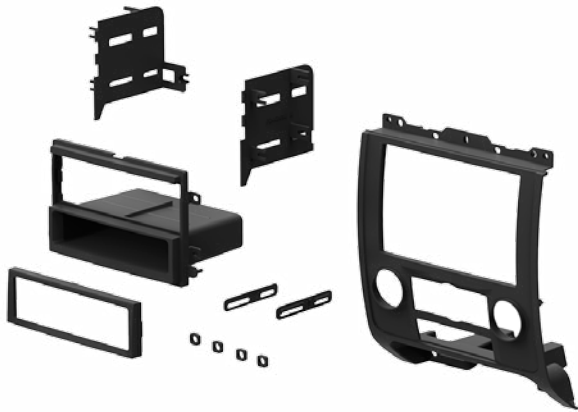

CAR STEREO MOUNTING DASH KITS

FM-K0811PB BLACK

FM-K0811PS SILVER

2008-2011

Ford
Mercury
Mazda

(For Vehicle Specifics See Pg 44)

FM-K0811PB S # 219

FM-K0811PS S # 220

- Soft Texturized Rubber Coated High Grade ABS Plastic
- Custom Molded Full Size Texturized Pocket
- Specially Designed Patent Pending Side Mount Brackets
- Precise Contour to Match Factory Dashboard
- Provides Custom Radio Install Appearance
- Accommodates Single DIN Size Unit
- Illustrated Instructions for Easy Installation
- All Necessary Hardware Included

Harness:

FD-45520 / FD-5521M

Antenna Adapter:

CHR-A16 / CHR-A17