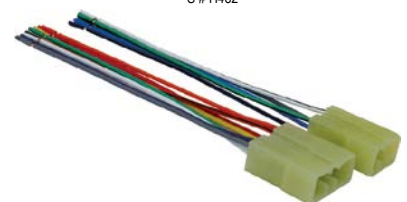

CI-1610

CHRYSLER IMPORTS / MITSUBISHI
87-96
• Plugs into factory harness
Power / 4 Speakers
S # H429