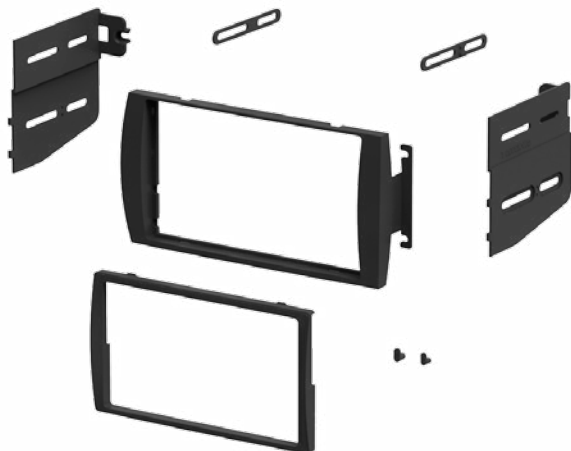

GM-K9699DD

1996-1999

Cadillac

(For Vehicle Specifics See Pg 47)
S # 116

- Soft Texturized Rubber Coated High Grade ABS Plastic
- Specially Designed Patent Pending Side Mount Brackets
- Precise Contour to Match Factory Dashboard
- Specifically Designed for Double DIN or Two Single DIN Units
- Includes One Double DIN Trim
- Illustrated Instructions for Easy Installation
- All Necessary Hardware Included

Harness:

GM-1346 / GM-1347M

Antenna Adapter:

GM-A16 / GM-A17