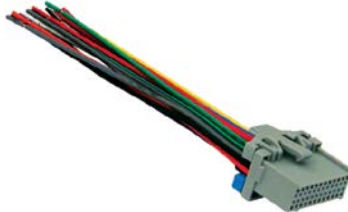

GM-1415M
CHEVY / PONTIAC / TOYOTA
00-UP (24 Pin)
• Plugs into factory radio (MALE PLUG)
S # H415