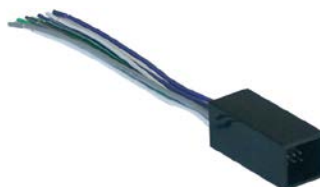

FD-14
FORD / LINCOLN / MERCURY
88-01
(SELECT VEHICLES)
• Premium sound high level input harness
S # H401