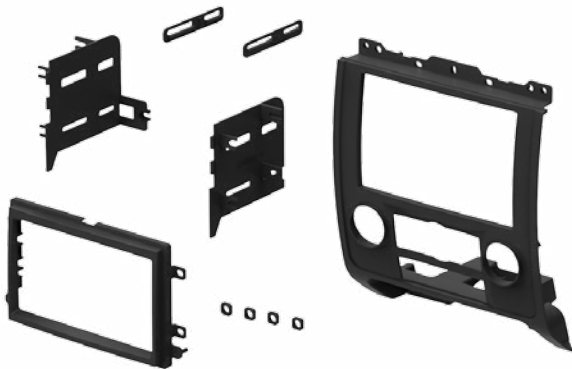

FM-K0811DDB

BLACK

FM-K0811DDS

SILVER

2008-2011

Ford
Mercury
Mazda

(For Vehicle Specifics See Pg 44)
FM-K0811DDB S # 221
FM-K0811DDS S # 222

- Soft Texturized Rubber Coated High Grade ABS Plastic
- Specially Designed Patent Pending Side Mount Brackets
- Precise Contour to Match Factory Dashboard
- Provides Custom Radio Install Appearance
- Specifically Designed for Double DIN or Two Single DIN Units
- Illustrated Instructions for Easy Installation
- All Necessary Hardware Included

Harness:

FD-45520 / FD-5521M

Antenna Adapter:

CHR-A16 / CHR-A17