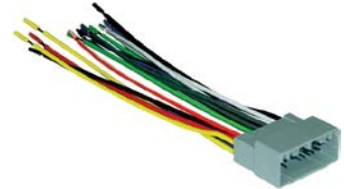

CHR-1638

CHRYSLER / DODGE / JEEP
2002-UP
• Plugs into factory harness
Power / 4 Speakers
S # H446