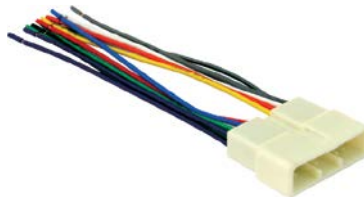

HON-1804
HONDA / ACURA
86-98
• Plugs into factory harness
Power / 4 Speakers
S # H417