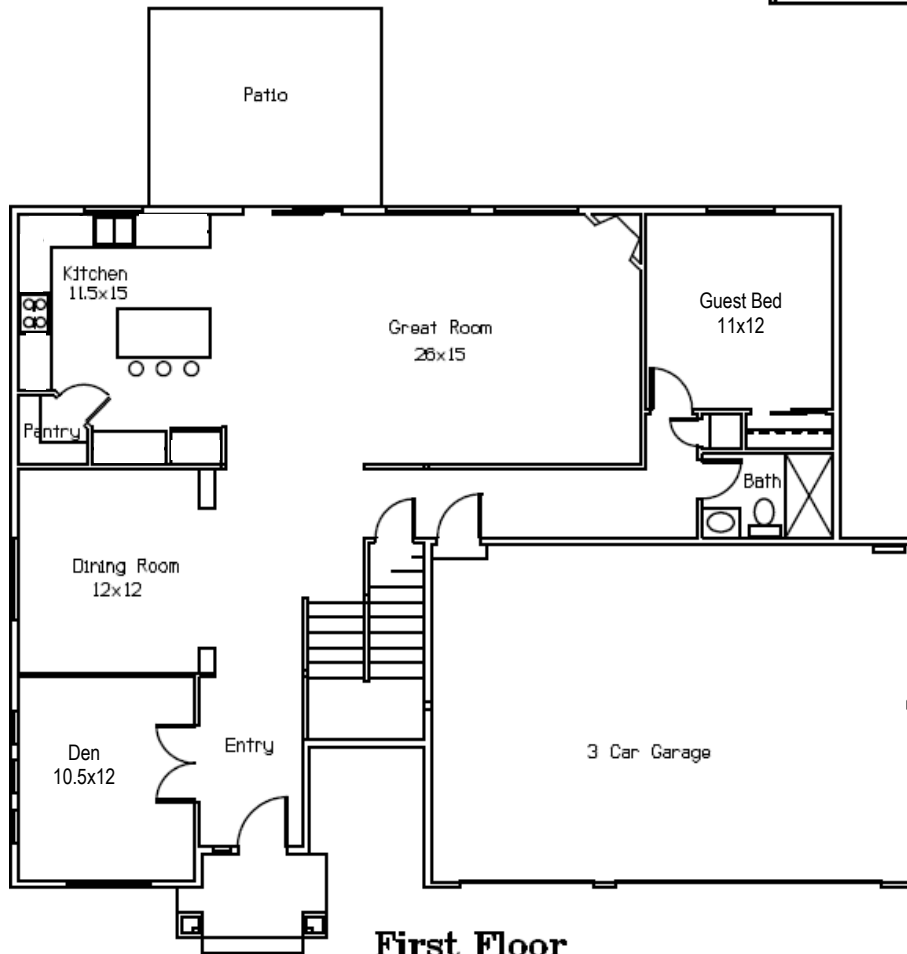

Taylor's Landing 2921 Plan

4 Bedroom, 3 Bath, Dining Room, Den,
Bonus, Patio, 3 Car Garage
Approximately 2921 sf

First Floor

Second Floor