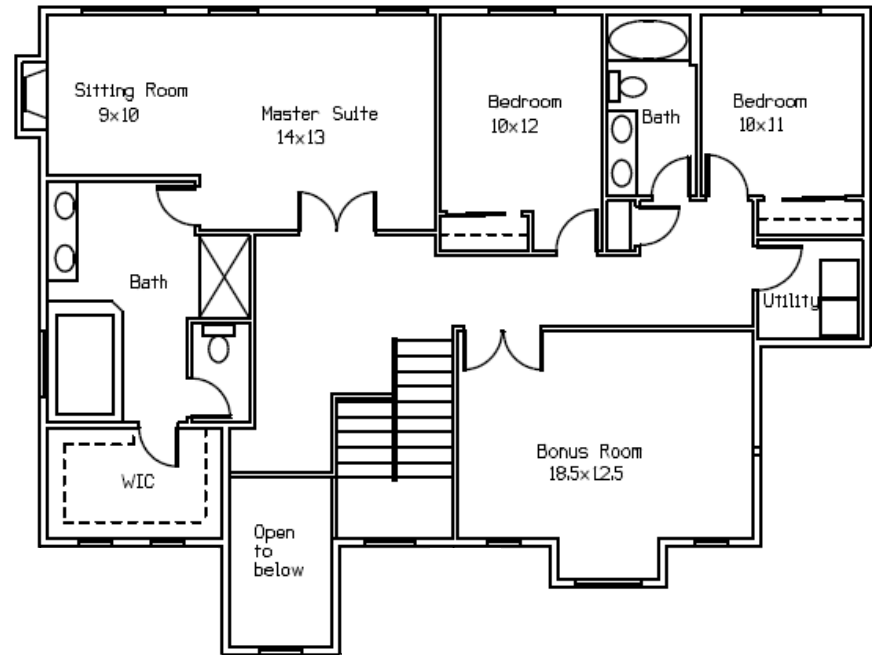

Taylor's Landing 2921 Plan

4 Bedroom, 3 Bath, Dining Room, Den,
Bonus, Patio, 3 Car Garage
Approximately 2921 sf

First Floor

Second Floor