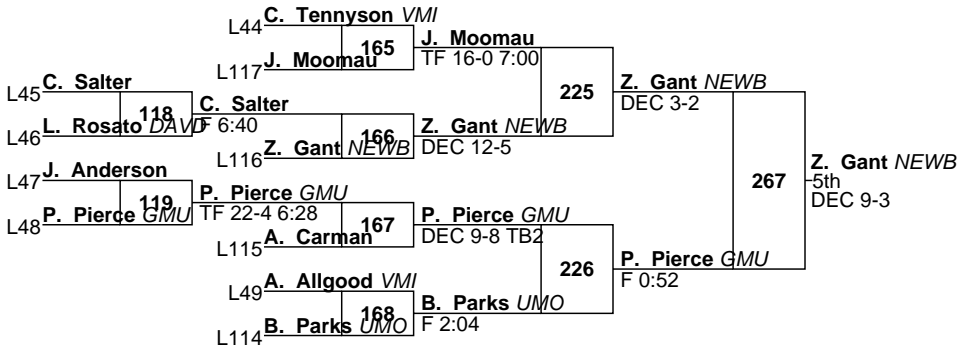

Bailey Parks *University of Mount Olive - Attached*
College Freshman

2019 Southeast Open
Freshman/Sophomore

184