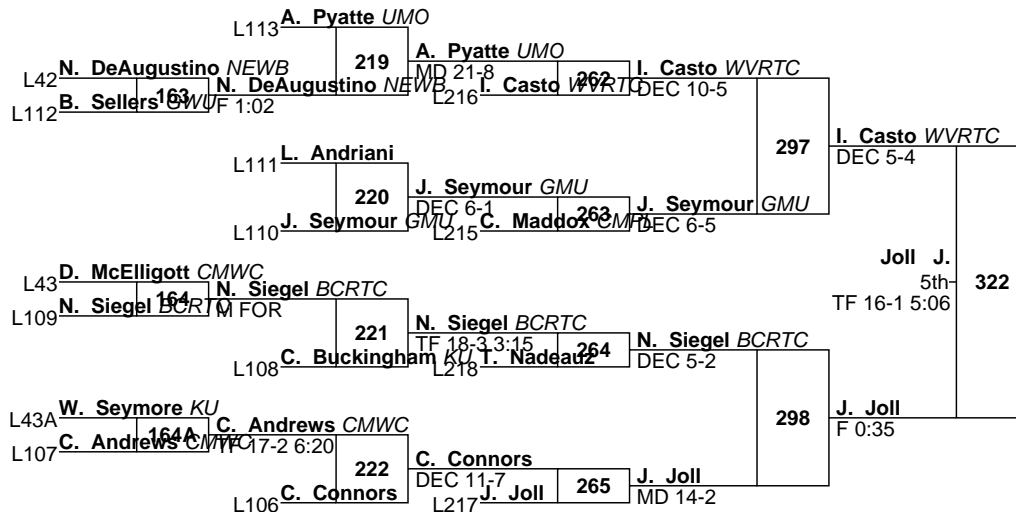

2019 Southeast Open
Freshman/Sophomore
174

L295 **S. Newell DAVD**
L296 **T. Knight CMWC**
321 3rd
DEF 0:47

Bailey Parks *University of Mount Olive - Attached*
College Freshman

2019 Southeast Open
Freshman/Sophomore