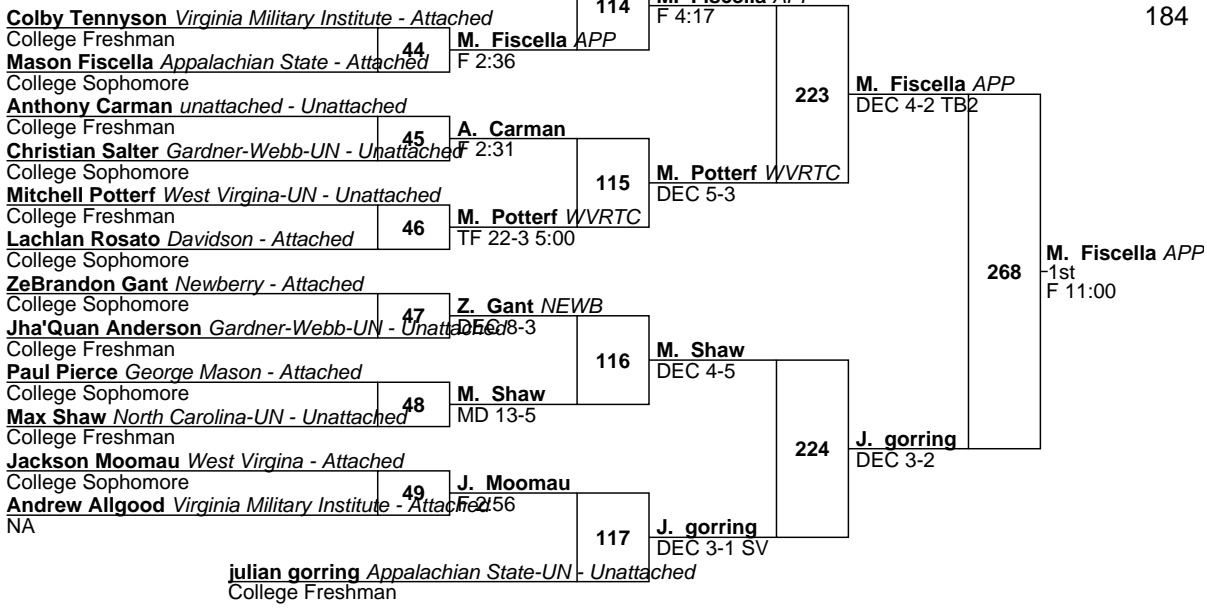

Bailey Parks *University of Mount Olive - Attached*
College Freshman

2019 Southeast Open
Freshman/Sophomore

184