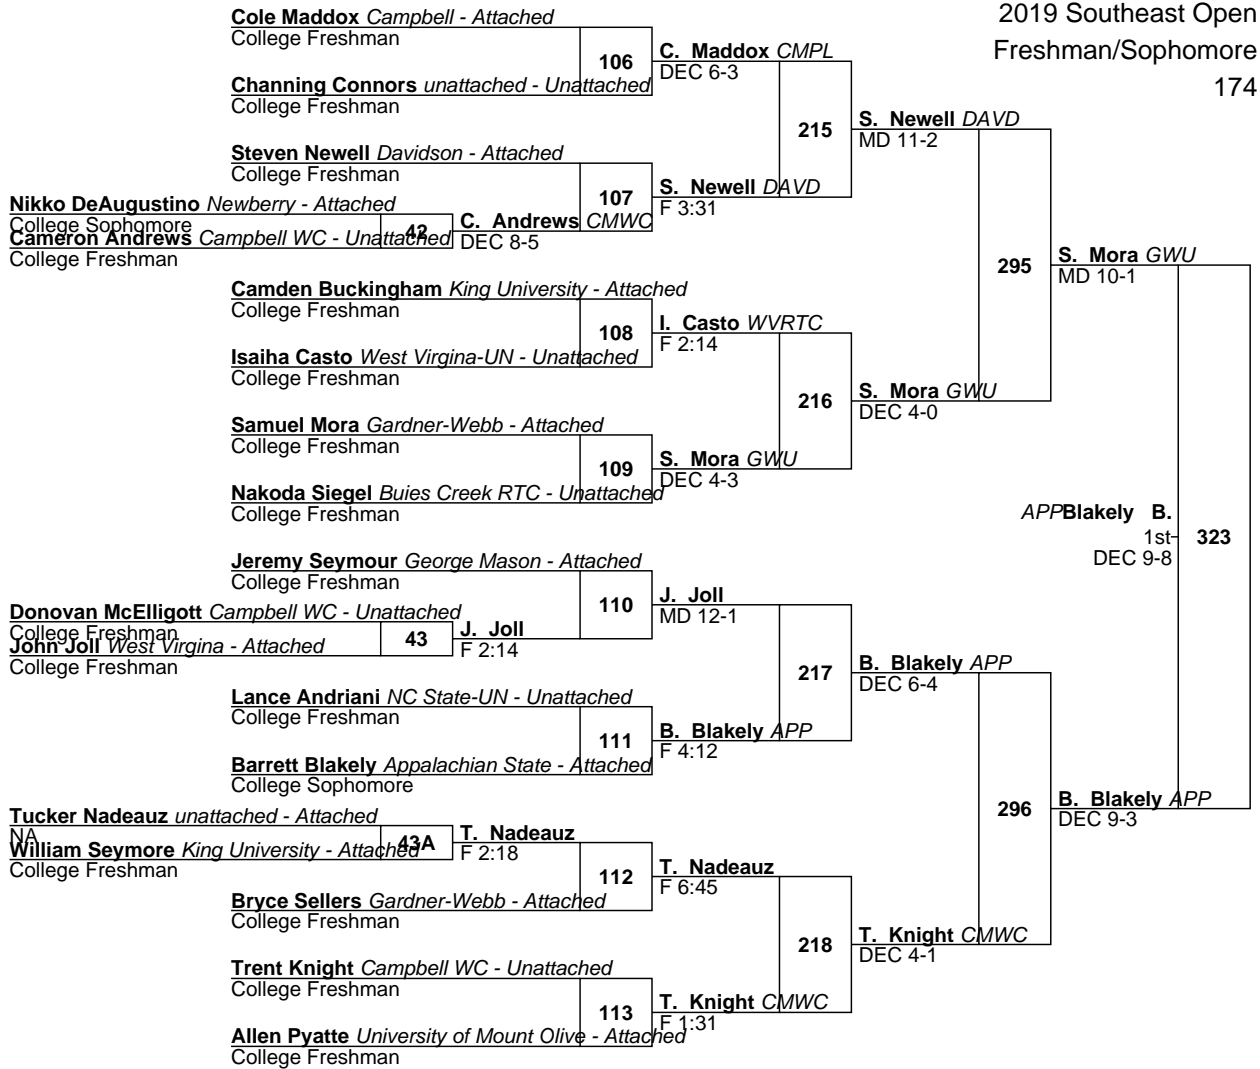

2019 Southeast Open
Freshman/Sophomore
174