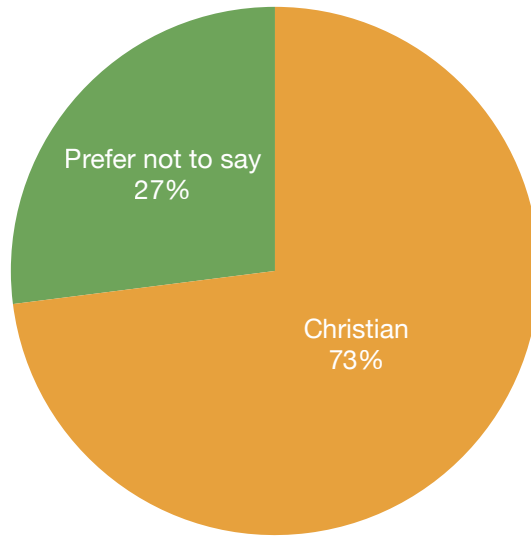

Diversity Data

The below data is representative of all members, including door tenants, and staff of chambers.

- Man
- Woman
- Intersex
- Non-binary
- Prefer not to say

Amethyst Chambers gender representation

- Black African
- Black Caribbean
- Asian
- White
- Mixed race
- Other ethnic group
- Prefer not to say

Amethyst Chambers ethnicity representation

- No religion/belief
- Hindu
- Sikh
- Buddhist
- Jewish
- Prefer not to say
- Christian
- Muslim

Amethyst Chambers religion/belief representation

- 18-25
- 26-35
- 36-45
- 46-55
- 56-65
- 66+

Amethyst Chambers age representation