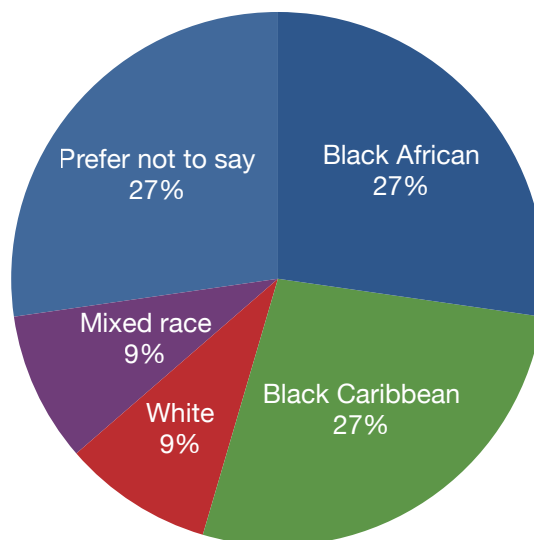

Diversity Data

The below data is representative of all members, including door tenants, and staff of chambers.

- Man
- Woman
- Intersex
- Non-binary
- Prefer not to say

Amethyst Chambers gender representation

- Black African
- Black Caribbean
- Asian
- White
- Mixed race
- Other ethnic group
- Prefer not to say

Amethyst Chambers ethnicity representation

- No religion/belief
- Hindu
- Sikh
- Buddhist
- Jewish
- Prefer not to say
- Christian
- Muslim

Amethyst Chambers religion/belief representation

- 18-25
- 26-35
- 36-45
- 46-55
- 56-65
- 66+

Amethyst Chambers age representation