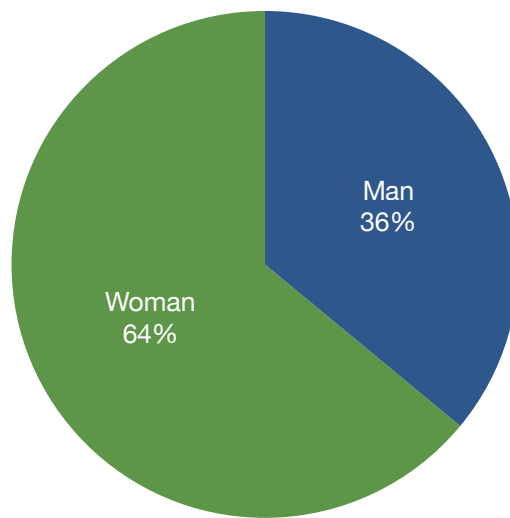

Diversity Data

The below data is representative of all members, including door tenants, and staff of chambers.

- Man
- Woman
- Intersex
- Non-binary
- Prefer not to say

Amethyst Chambers gender representation

- Black African
- Black Caribbean
- Asian
- White
- Mixed race
- Other ethnic group
- Prefer not to say

Amethyst Chambers ethnicity representation

- No religion/belief
- Hindu
- Sikh
- Buddhist
- Jewish
- Prefer not to say
- Christian
- Muslim

Amethyst Chambers religion/belief representation

- 18-25
- 26-35
- 36-45
- 46-55
- 56-65
- 66+

Amethyst Chambers age representation