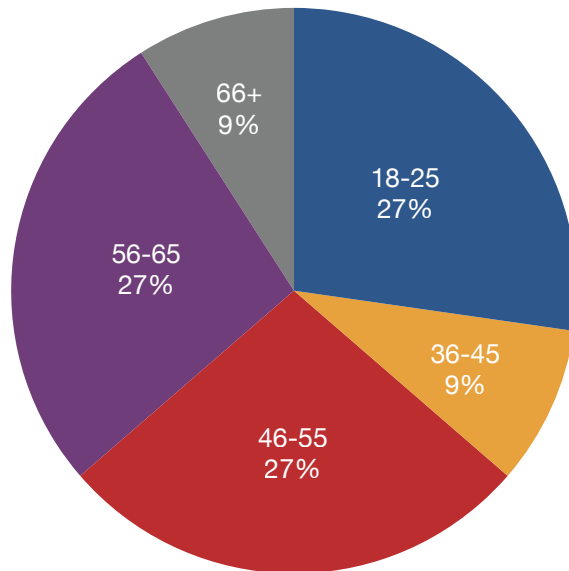

Diversity Data

The below data is representative of all members, including door tenants, and staff of chambers.

- Man
- Woman
- Intersex
- Non-binary
- Prefer not to say

Amethyst Chambers gender representation

- Black African
- Black Caribbean
- Asian
- White
- Mixed race
- Other ethnic group
- Prefer not to say

Amethyst Chambers ethnicity representation

- No religion/belief
- Hindu
- Sikh
- Buddhist
- Jewish
- Prefer not to say
- Christian
- Muslim

Amethyst Chambers religion/belief representation

- 18-25
- 26-35
- 36-45
- 46-55
- 56-65
- 66+

Amethyst Chambers age representation