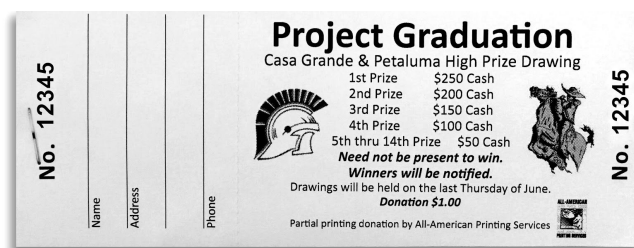

That means it's time to get busy selling and buying Benefit Raffle Tickets!

Admission to Project Grad can be **Half OFF** or **FREE** by **Selling Benefit Raffle Tickets**.

PROJECT GRAD ADMISSION PRICES:

Early Bird Pricing \$40.00 - Must be in NO LATER THAN APRIL 1, 2017

\$50.00 - Regular Price, after APRIL 1ST, **\$60.00** at the door

\$25.00 - if student sells
50 Benefit Raffle Tickets,

FREE ADMISSION
if student sells
100 Benefit Raffle Tickets