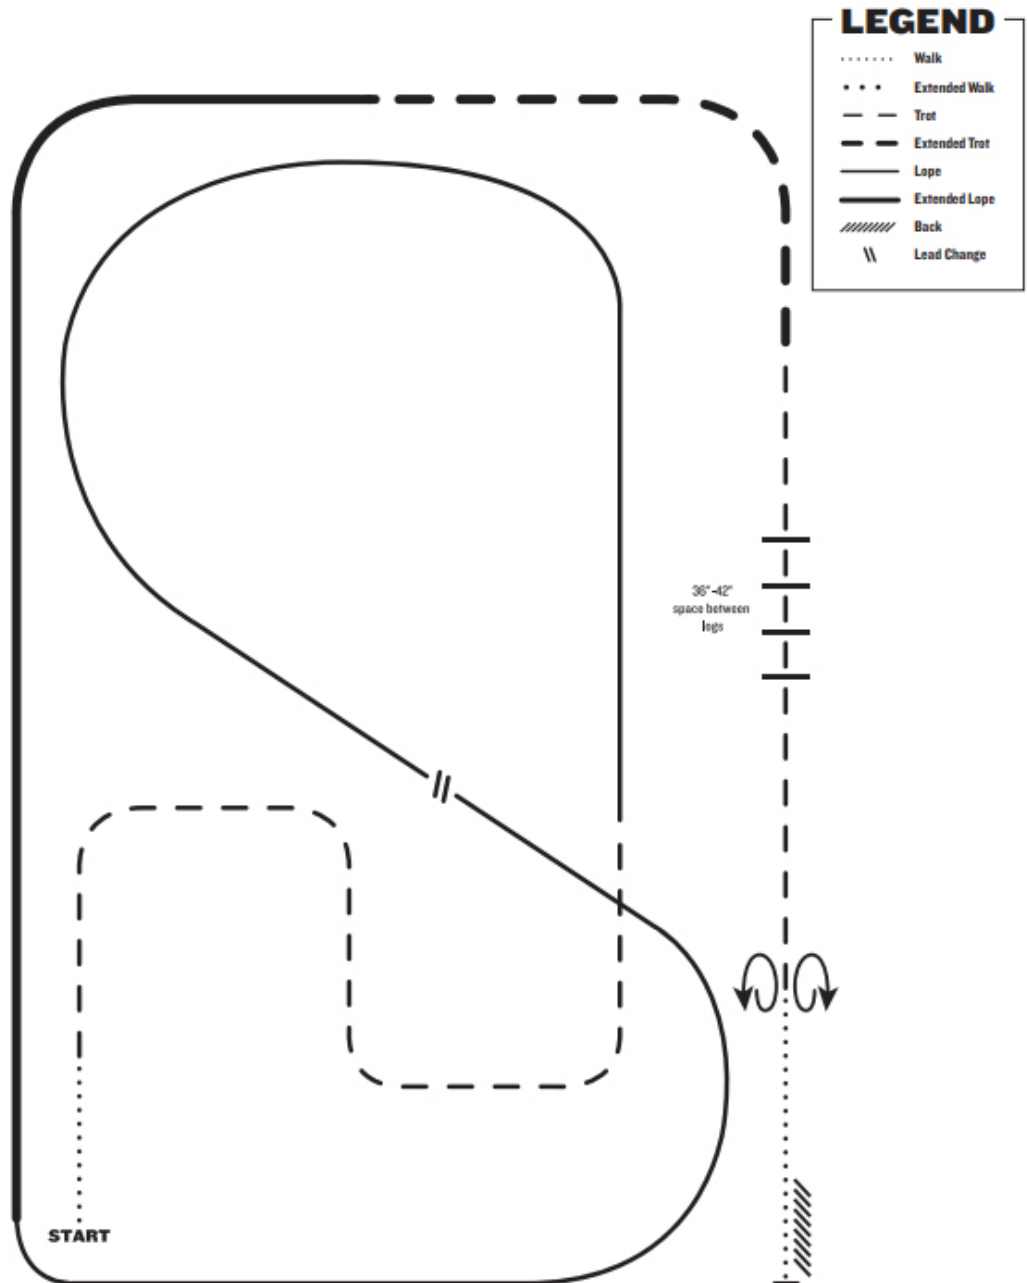

Ranch Riding Pattern

Open, Jackpot

Classes: 114, 115

1. Walk
2. Trot serpentine
3. Lope left lead around the end of the arena and then diagonally across the arena
4. Change leads (simple or flying)
5. Lope right lead around end of the arena
6. Extend lope on the straight away and around corner to the center of the arena
7. Extend trot around corner of the arena
8. Collect to a trot
9. Trot over logs
10. Stop, 360° turn each direction (either direction 1st) (L-R or R-L)
11. Walk, stop and back