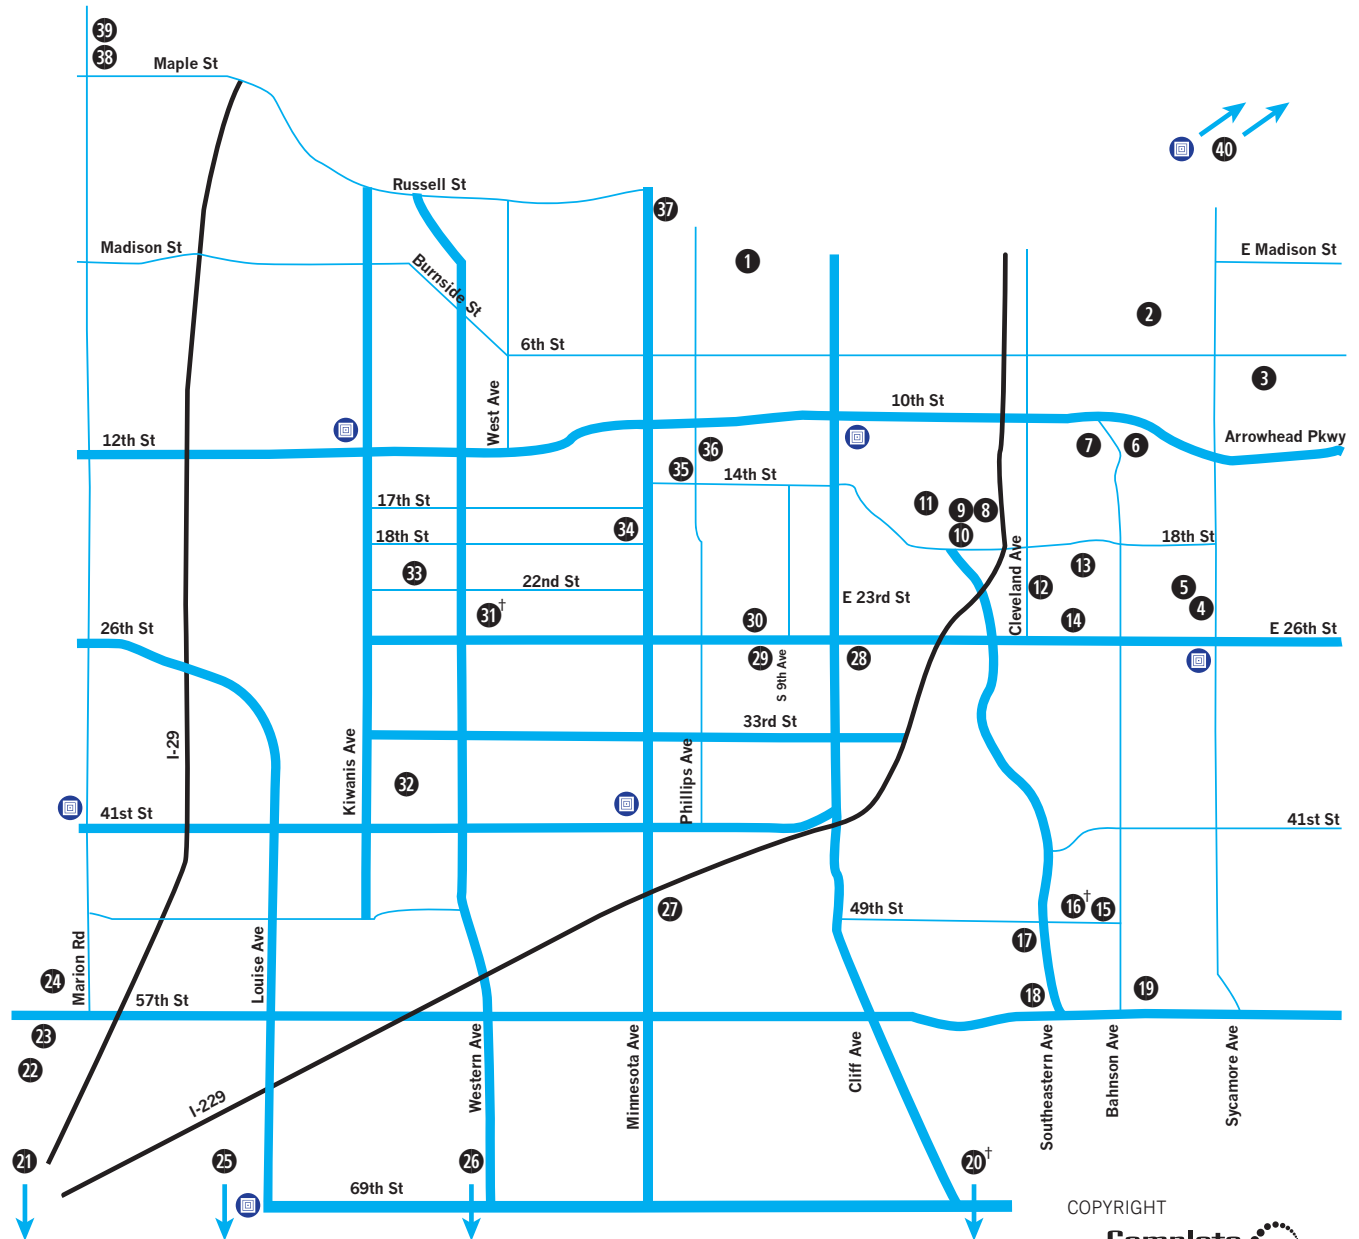

## Sioux Falls Christmas Lane Map

- 1 Winter Wonderland**  
131 E Falls Park Dr
- 2 Star of the East**  
701 N Savannah Dr
- 3 Polar Bear Lane**  
219 N Penstemon Ave
- 4 Light Display**  
1600 S Sycamore Ave
- 5 Toyland Lane**  
4403 E 23rd St
- 6 Church Lane**  
501 S Churchill Ave
- 7 Light Display**  
501 S Edward Dr
- 8 Sugar Plum Lane**  
936 S Conklin Ave
- 9 Snowflake Lane**  
829 S Lowell Ave
- 10 Reindeer Lane**  
2400 E 17th St
- 11 Candy Cane Lane**  
845 S Day Ave
- 12 Light Display**  
1509 S Gary Dr
- 13 Nativity Display**  
3209 E 20th St
- 14 Penguin Lane**  
1712 S Point Dr
- 15 Elf Lane II**  
4071 S Tuscan Ct
- 16 Living Nativity\***  
3400 E 49th St
- 17 Train Lane**  
4265 S Magnolia Ln
- 18 Fireplace Lane**  
4713 S Fireside Ave
- 19 Train Lane II**  
4509 S Lisanne Ave
- 20 Living Nativity\***  
124 E 2nd St, Canton
- 21 Light Display**  
1150 Sunset Dr, Beresford
- 22 Light Display**  
5700 S Holbrook Ave
- 23 Christmas Card Lane**  
5200 S Landsdown Dr
- 24 Elf Lane**  
4500 S Jandl Dr
- 25 Light Display**  
3507 W 77th St
- 26 Western Wonderland**  
2101 W Black Rock Cir
- 27 Lights on Lotta**  
311 W Lotta St
- 28 Light Display**  
1905 S Van Eps Ave
- 29 Light Display**  
1815 S 4th Ave
- 30 Light Display**  
1710 S 4th Ave
- 31 Luminary Lane†**  
1716 S Hawthorne Ave
- 32 Nativity Display**  
3101 S Lincoln Ave
- 33 Hollybear Lane**  
1228 S Holly Ave
- 34 Light Display**  
901 S Duluth Ave
- 35 KELOLAND Tower**  
501 S Phillips Ave
- 36 Snowman Lane**  
400 S Phillips Ave
- 37 Light Display**  
927 N Minnesota Ave
- 38 Bent Grass**  
5201 W Bent Grass St
- 39 Grasslands Christmas**  
2805 N Lyme Grass Ave
- 40 Christmas in Brandon**  
120 E Fir St, Brandon

\* Use the addresses above as suggested starting points for each display. As always, help us ensure the accuracy of this map by sharing updates at [dakotaholidays.com](http://dakotaholidays.com).

## Christmas in Brandon

120 W Fir St, Brandon  
Daily  
5:30-9:30 pm