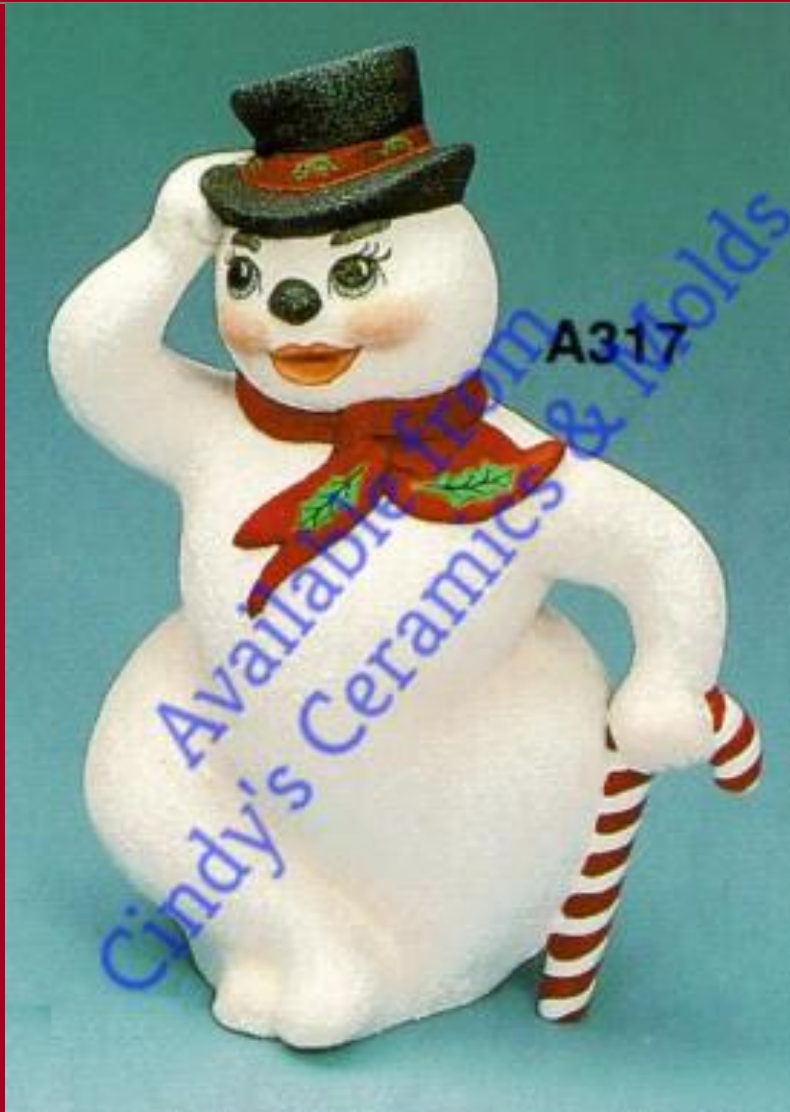

*A-317

11 Tall

20.00

*B- 977