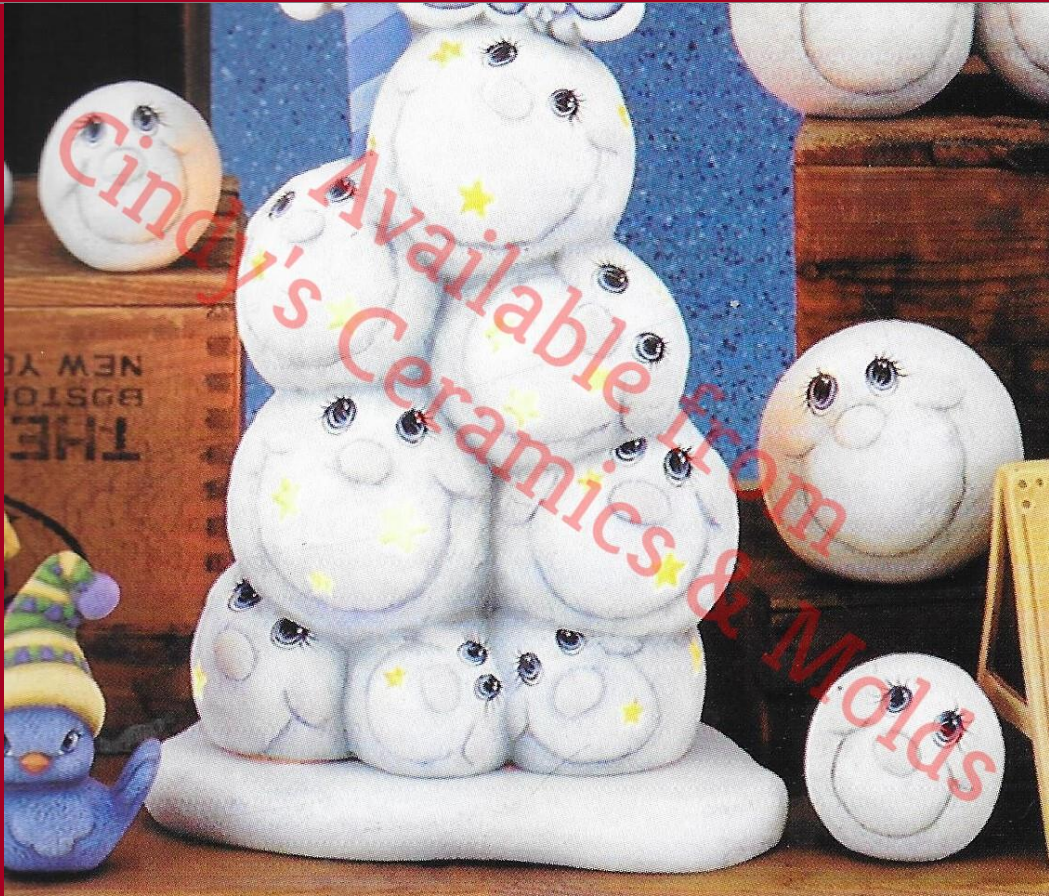

11 1/2 Long

12.60

Long Snow Base

\*J-2369

2.5 to 3.5  
Diameter

15.90

Three Single Snowballs (Snowball Stack Not Available)

J-2559