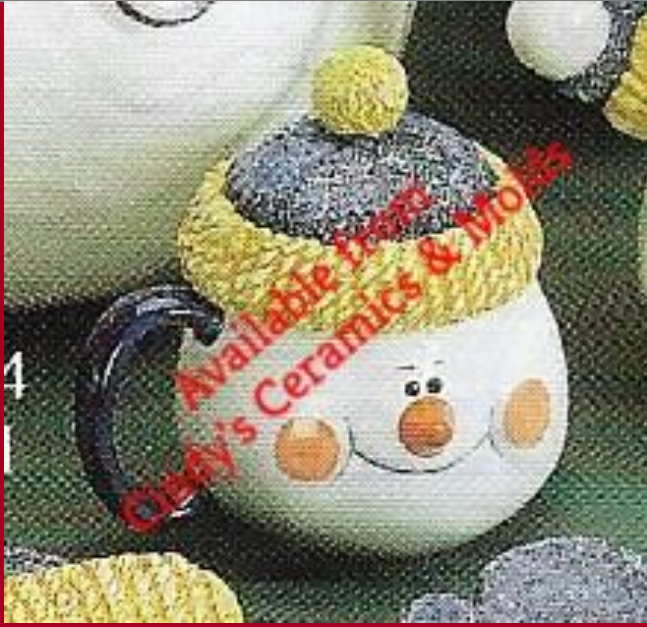

L-3664

6 High

16.00

"Snuggles the Snowman" Hot Chocolate Mug with Lid