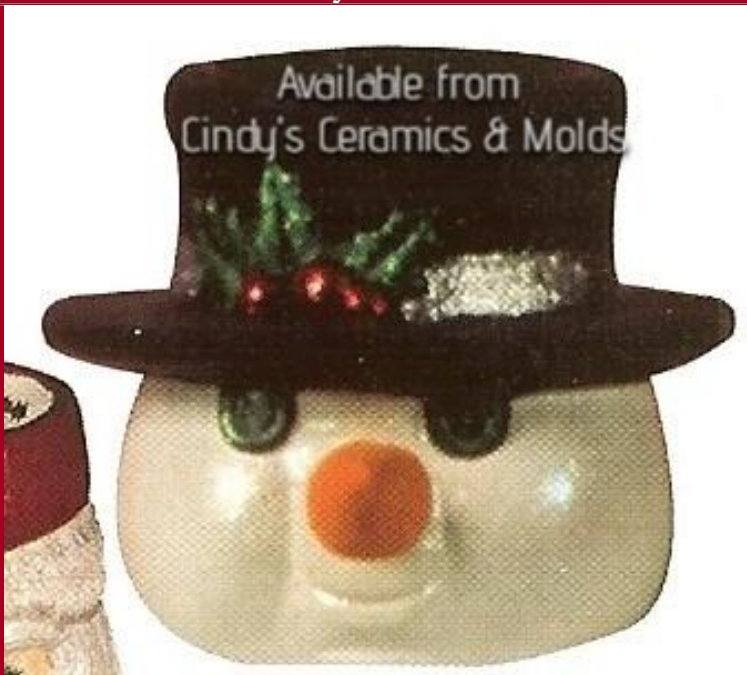

Frosty Snowman

4 1/2 by 5
1/2

15.00

Snowman Wax-Tart Melting Pot