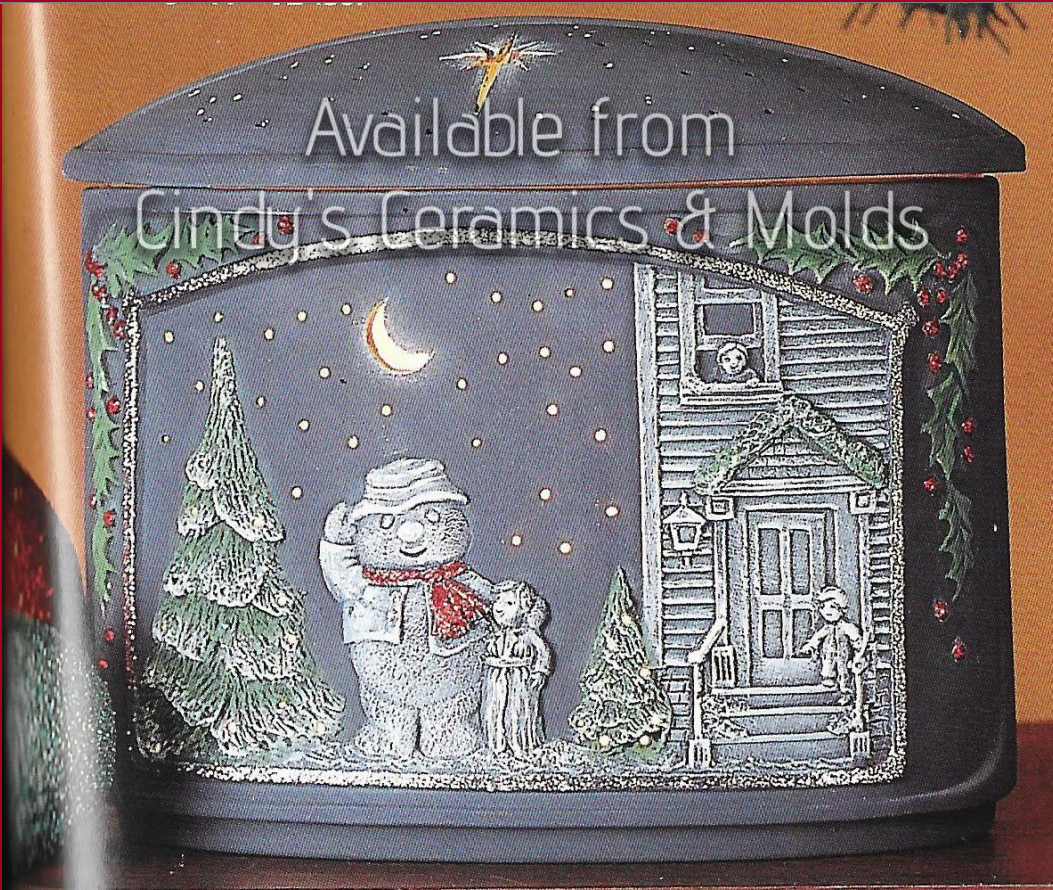

\*DM-361A

3 1/4 Long

6.00 (set of three)

Christmas Nameplates

TM-32

2.00

Tiny Snowman

\*L-  
2273/34