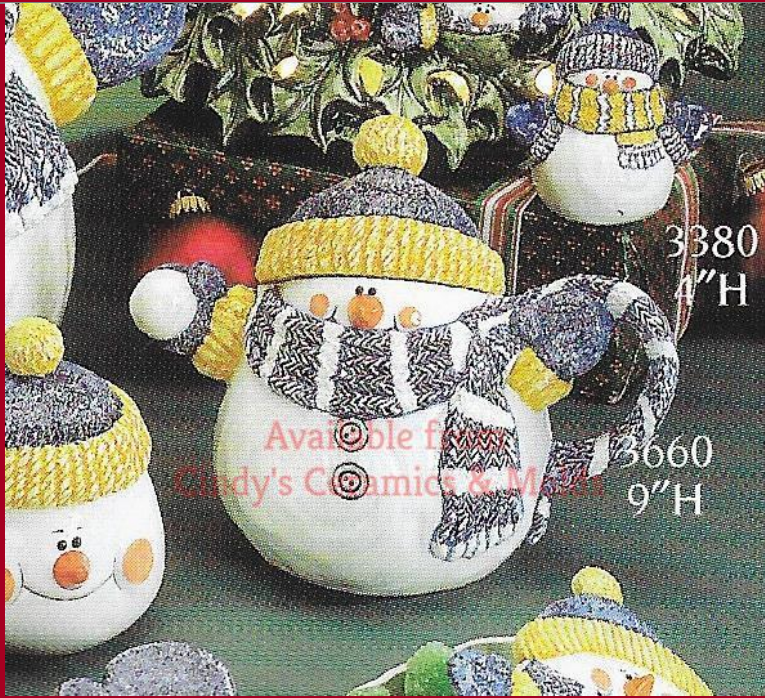

L-3660

9 High

25.00

*TM-333