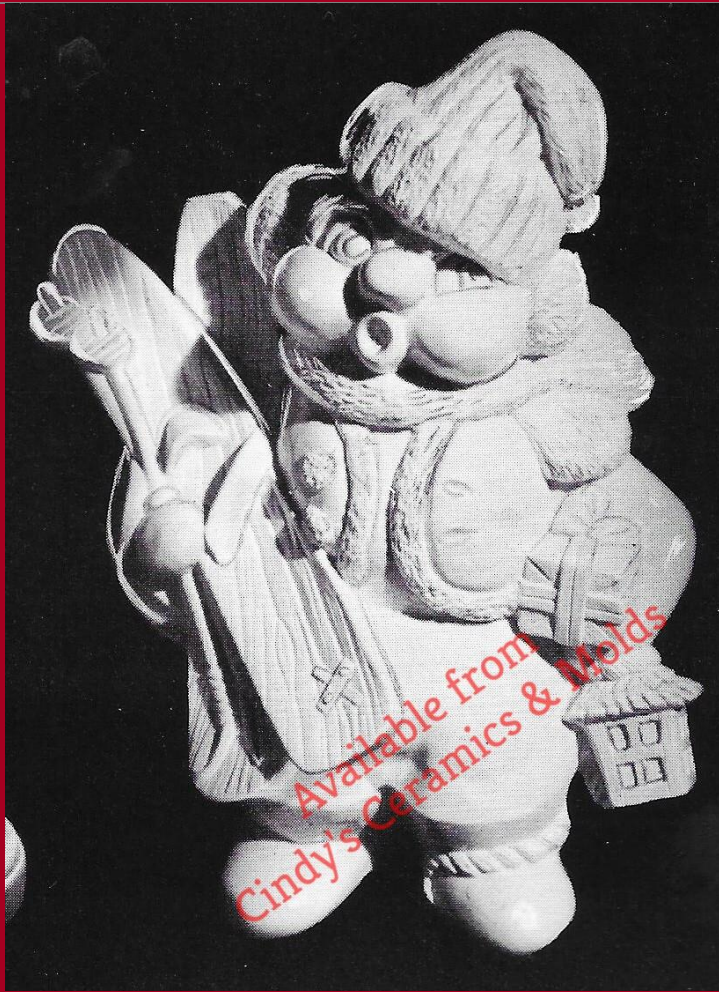

A-713

19.625  
Tall

80.00

Large Skiing Snowman (Can be lit)  
Not Available for Shipping  
Special Order Only

L-2663

5 Tall

12.00

Snowman Skier