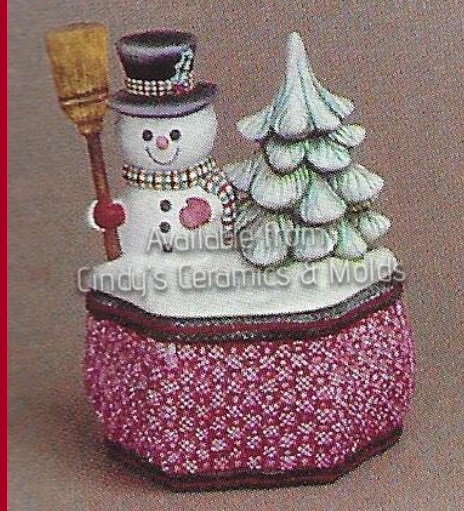

C-2138

Snow Family (for Snowman Family Scene) Shown Above

6 Tall

9.00

J-3206

Snowman:  
6 Tall by 5  
Wide;  
Snowdog:  
2 Tall;  
Snowcat:  
1.75 Tall

12.50

Snowman, Snowcat, & Snowdog (sold as a set only)

L-3660

9 High

25.00

Snuggles the Snowman Teapot

\*TM-333

7.5 Wide

12.60

Snowman With Tree  
(Box Bottom Not Available)

A-713

19.625  
Tall

80.00

Large Skiing Snowman (Can be lit)  
Not Available for Shipping  
Special Order Only

L-2663

5 Tall

12.00

Snowman Skier