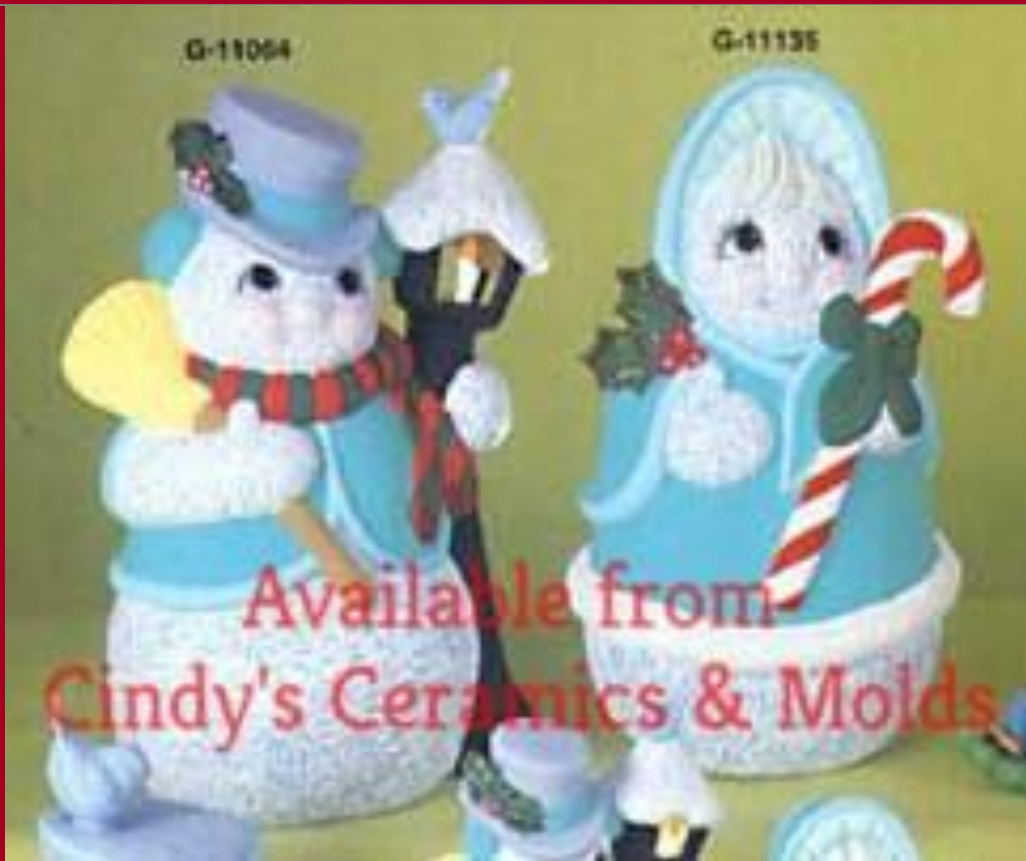

G- 11064

13 1/2 Tall

30.00

Large Snowman
Not Available for Shipping

G- 11135