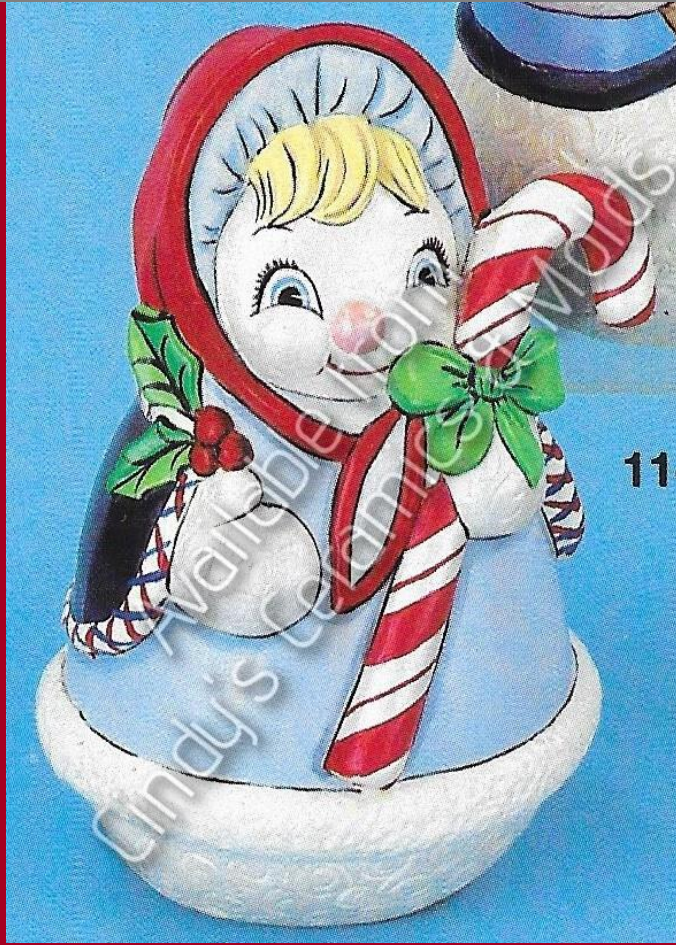

Snowman Dish

G-11060

7.75 Tall

15.00

Small Snowman

G-11104

7.75 Tall

15.00

Small Snowlady

G- 11064

13 1/2 Tall

30.00

Large Snowman  
Not Available for Shipping

G- 11135

13 Tall

30.00