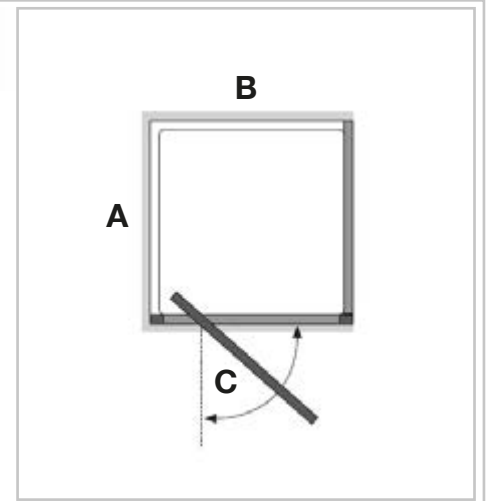

Size (A/B) and Height	Width Adjustment	Opening (C)	Glass Thickness	RRP
760 x 1850mm Pivot door	710-750mm	520mm	6mm	£250.00
800 x 1850mm Pivot door	750-790mm	560mm	6mm	£259.00
900 x 1850mm Pivot door	850-890mm	660mm	6mm	£270.00
700 x 1850mm Side panel	670-690mm	-	5mm	£188.00
760 x 1850mm Side panel	730-750mm	-	5mm	£188.00
800 x 1850mm Side panel	770-790mm	-	5mm	£195.00
900 x 1850mm Side panel	870-890mm	-	5mm	£207.00