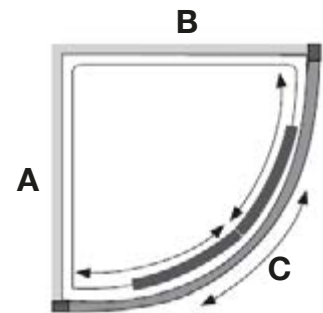

Size (A and B) and Height	Width Adjustment	Opening (C)	Glass Thickness	RRP
800 x 800 x 1850mm Quadrant	770-790mm	435mm	5mm fixed 6mm door	£325.00
900 x 900 x 1850mm Quadrant	870-890mm	550mm	5mm fixed 6mm door	£349.00
760 x 900 x 1850mm Offset quadrant	730-750mm 870-890mm	450mm	5mm fixed 6mm door	£349.00
800 x 1000 x 1850mm Offset quadrant	770-790mm 970-990mm	480mm	5mm fixed 6mm door	£355.00
800 x 1200 x 1850mm Offset quadrant	770-790mm 1170-1190mm	480mm	5mm fixed 6mm door	£365.00
900 x 1200 x 1850mm Offset quadrant			5mm fixed 6mm door	£372.00