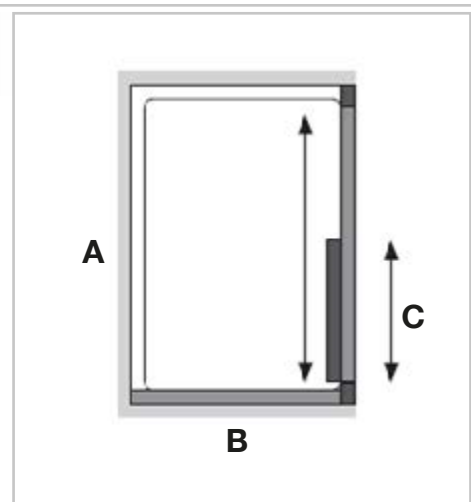

SOFTCUBE SHOWER DOOR RANGE

SOFTCUBE

Hinged Door for Recessed Showers

Code No.	Measurements	Entry	Fixed Panel	Product Dimension	RRP
6801075	760 x 2000mm	490mm	200mm	730-760mm	£619.00
6801080	800 x 2000mm	540mm	200mm	780-810mm	£629.00
6801090	900 x 2000mm	640mm	200mm	880-910mm	£659.00
6801100	1000 x 2000mm	680mm	200mm	980-1010mm	£749.00
6801120	1200 x 2000mm	780mm	260mm	1180-1210mm	£819.00
6801500	Made to Measure			max. 1300mm	£999.00
Optional	Modesty or Smoked Glass			max. 1300mm	+ £125.00
Optional	Swing Hinge Door				+ £109.00

Signature Shower Doors

Our polished silver Signature shower door range is designed to be practical yet elegant.

SIGNATURE SLIDING DOOR

SIGNATURE SHOWER DOORS

Sliding Door and Side Panel

Polished silver finish | 5mm fixed glass and 6mm door glass | Reversible | Double top and single bottom rollers
Detachable doors | Chrome plated metal handle | 20mm adjustment/side | Magnetic door seals

Size (A/B) and Height	Width Adjustment	Opening (C)	Glass Thickness	RRP
1000 x 1850mm Sliding door	950-990mm	396mm	6mm	£275.00
1100 x 1850mm Sliding door	1050-1090mm	446mm	6mm	£285.00
1200 x 1850mm Sliding door	1150-1190mm	496mm	6mm	£297.00
1400 x 1850mm Sliding door	1350-1390mm	596mm	6mm	£335.00
1700 x 1850mm Sliding door	1650-1690mm	696mm	6mm	£370.00
700 x 1850mm Side panel	670-690mm	-	5mm	£188.00
760 x 1850mm Side panel	730-750mm	-	5mm	£188.00
800 x 1850mm Side panel	770-790mm	-	5mm	£195.00
900 x 1850mm Side panel	870-890mm	-	5mm	£207.00