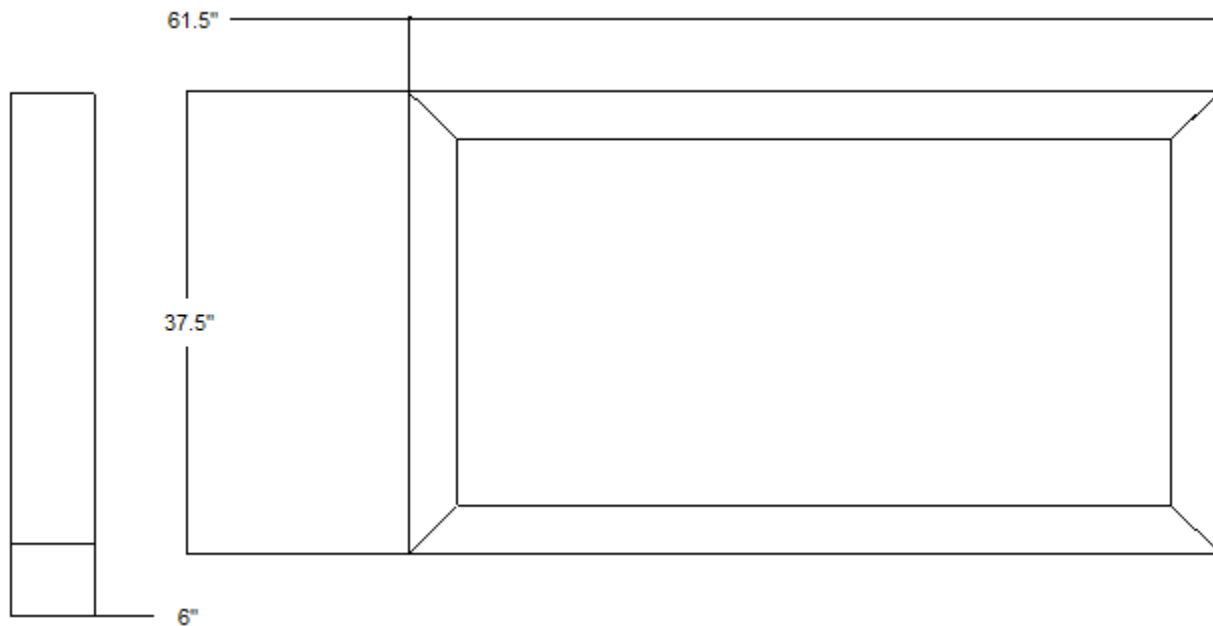

SERIES 990 LCD DISPLAY DATA SHEET

PART NUMBER:	990-S-65
CONFIGURATION:	Single Sided
DISPLAY SIZE:	65" Diagonal
APPROXIMATE DISPLAY SIZE:	33.5"H x 58"W
ENCLOSURE SIZE:	37.5"H x 61.5"W x 6"D
APPROXIMATE WEIGHT:	120 Pounds

LCD Resolution:	1080P
Refresh:	60 Hz
COLORS:	Full Color
PC:	Windows 7 Embedded
INPUT VOLTAGE:	120/240 VAC 60/50 Hz Selectable
MUSIC:	M4, M8, M12, or M16 Music Options With SCC Amp
VIEWING ANGLE:	140 Degrees
ENCLOSURE:	NEMA 12 with Black Powder Coated Paint (other colors available)
COMMUNICATIONS:	TCP/IP Ethernet, HDMI, & DVI